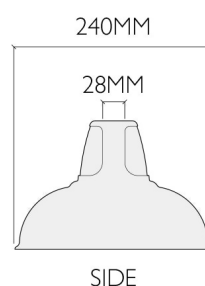

Packing Weight: 1.00kg