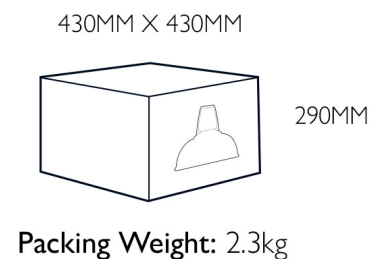

Large 1933™ Design