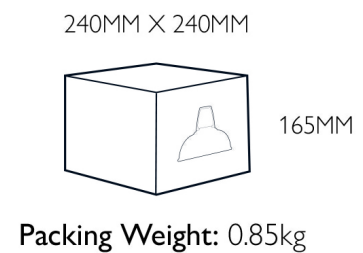

Original 1933™ Design