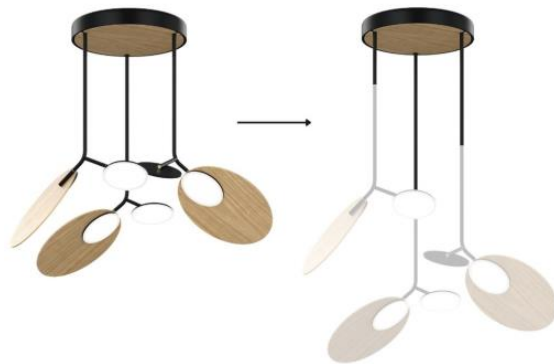

Ballon Pendant Lamp - Length Extension

Colors	Lengths	RRP
White & black	150 mm	30 €
	300 mm	40 €
	450 mm	50 €
	600 mm	60 €
	750 mm	70 €
	1050 mm	90 €
24 K Gold	150 mm	70 €
	300 mm	80 €
	450 mm	90 €
	600 mm	100 €
	750 mm	110 €
	1050 mm	140 €

Portes Finlandia - España: 35€ coste por bulto