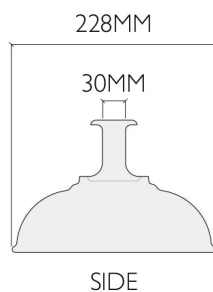

Original 1933™ Design