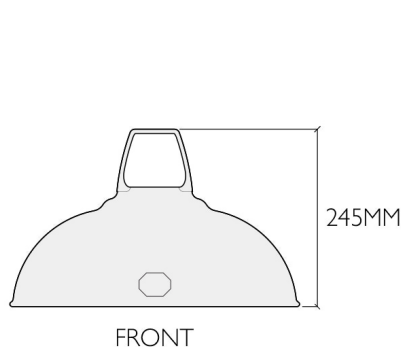

Large 1933™ Design