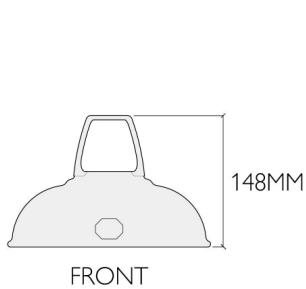

Original 1933™ Design