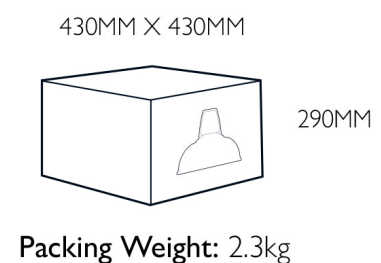

Large 1933™ Design