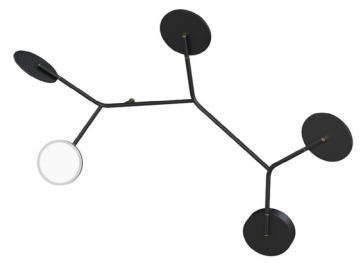

Smon Bcn

TURTO