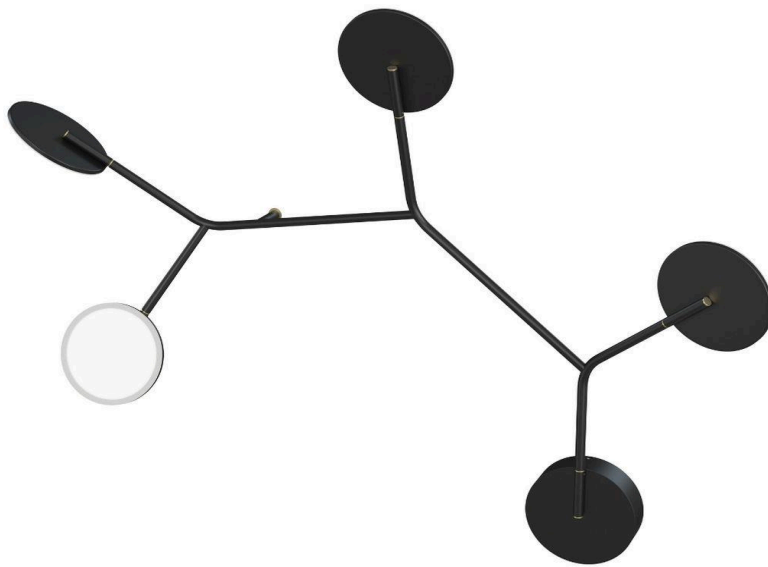

Ballon Wall 05 Lamp - A Model (Built-In Driver)

Frame & Cup	Panel	Dim	Light Direction	Driver	Lumen	Kelvin	RRP
White or black	-	N *	Direct/ Indirect	Built-In	890 lm	2700, 3000 K	1 285 €