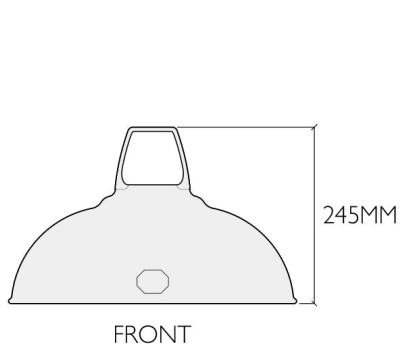

Large 1933™ Design