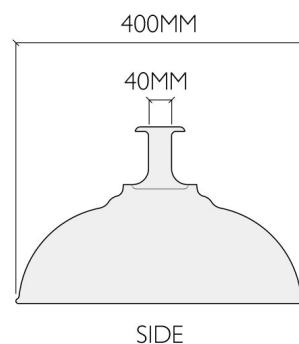

Large 1933™ Design