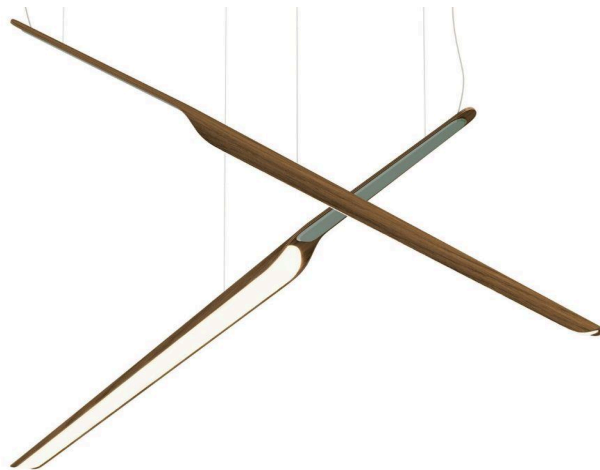

Swan Wing Pendant Lamp (External Driver)

								RRP	
Wood	Length	Dim	Light Direction	Driver	Lumen	Kelvin	Dali/ Push	Casambi	
Oak or walnut *	1185 mm	Y	Direct	External	1975 lm	2700 & 3000 K	945,00 €	1 095,00 €	
Color	Length	Dim	Light Direction	Driver	Lumen	Kelvin	Dali/ Push	Casambi	
White or black stained *	1185 mm	Y	Direct	External	1975 lm	2700 & 3000 K	1 010,00 €	1 160,00 €