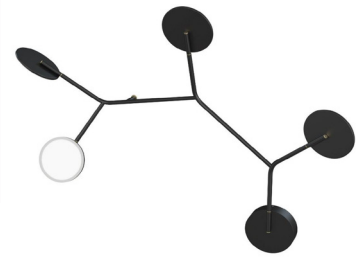

Smon Bcn

TURTO

Ballon Wall 05 Lamp - B Model (Built-In Driver)

Frame & Cup	Panel	Dim	Light Direction	Driver	Lumen	Kelvin	RRP
White	Oak, walnut, white	N *	Direct/ Indirect	Built-In	890 lm	2700, 3000 K	1 320 €
Black	Oak, walnut, black	N *	Direct/ Indirect	Built-In	890 lm	2700, 3000 K	1 320 €