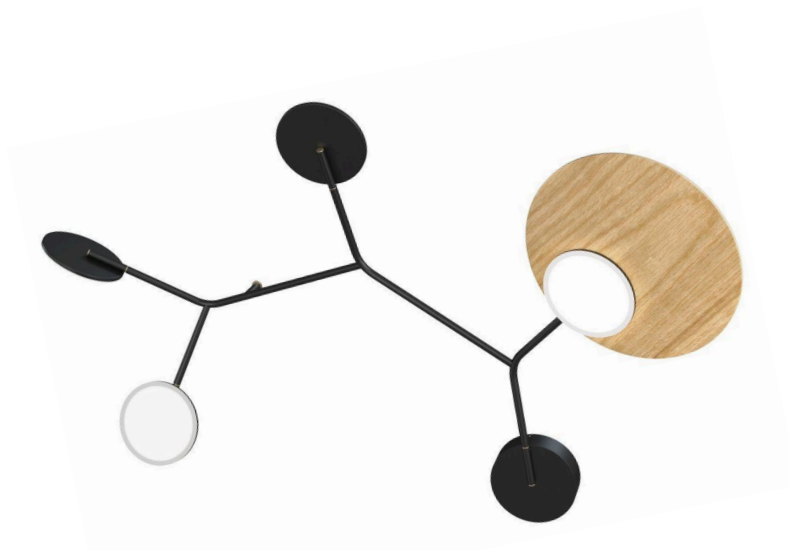

Smon Bcn

TURTO

Ballon Wall 05 Lamp - B Model (Built-In Driver)

Frame & Cup	Panel	Dim	Light Direction	Driver	Lumen	Kelvin	RRP
White	Oak, walnut, white	N *	Direct/ Indirect	Built-In	890 lm	2700, 3000 K	1 320 €
Black	Oak, walnut, black	N *	Direct/ Indirect	Built-In	890 lm	2700, 3000 K	1 320 €