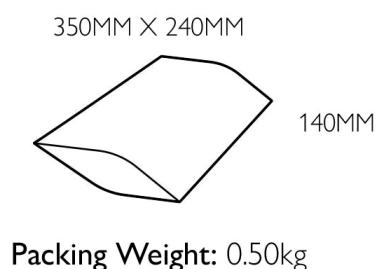

E27 Suspension Sets