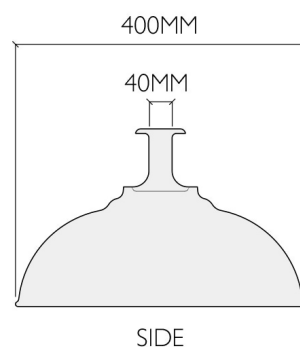

Large 1933™ Design