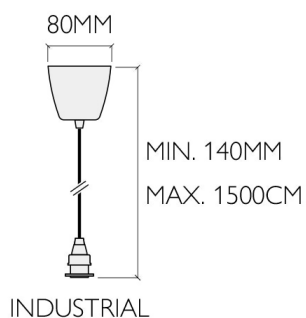

E14 Suspension Sets