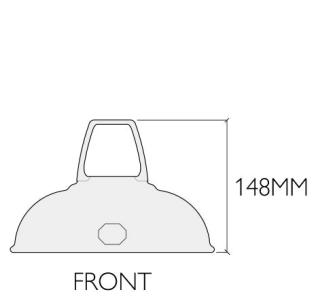

Original 1933™ Design