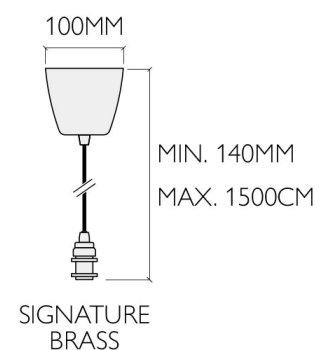

E27 Suspension Sets