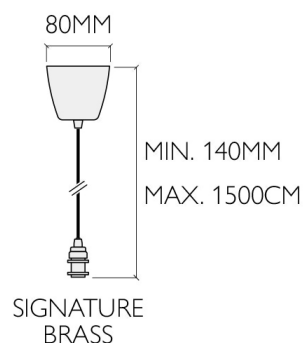

E14 Suspension Sets