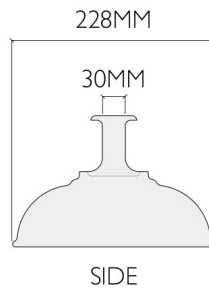

Original 1933™ Design