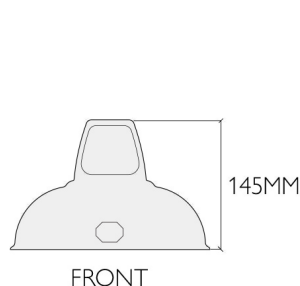

Packing Weight: 1.00kg