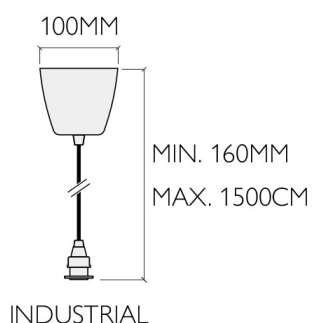

E27 Suspension Sets