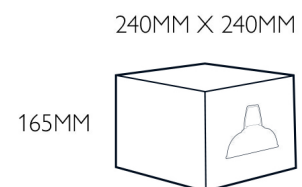

Packing Weight: 1.00kg