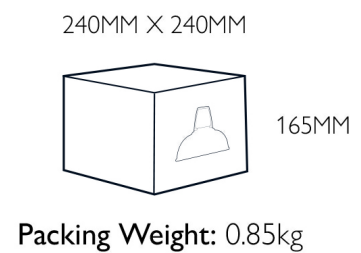

Original 1933™ Design