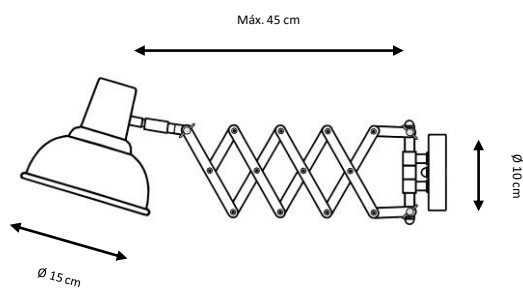

Brazo: latón envejecido (patiné).

Metal wall lamp .

Finishes:

Scraped black, scraped green, scraped red.

Bracket: old brass.

1 x E27 LED A60 máx. 10 W **X**

BALLESTA

1 x E27 LED A60 máx. 10 W