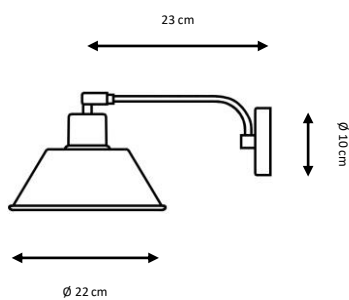

KAI

1 x E27 LED A60 máx. 10 W **X**

Ref. 3180

Aplique metálico.

Metal wall lamp.

Acabados:

Blanco, negro, blanco decapado.

Finishes:

White, black, scraped white.