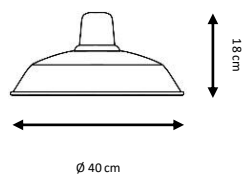

1 x E27 LED A60 máx. 15 W **X**

1 x E27 LED GLOBE máx. 18 W **X**

Ref. 135 / 140

Lámpara de suspensión metálica, con cable tensor de acero.

Acabados:

Verde, negro, azul, blanco, rojo, gris plata, níquel satinado, blanco decapado, óxido.

Metal suspended lamp with steel wire.

Finishes:

Green, black, blue, white, red, silver grey, satin nickel, scraped white, rust.