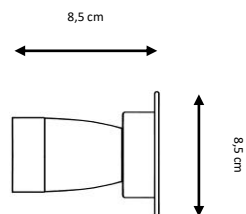

ZOCALO

Ref. 6440

- 1 x E27 LED A60 máx. 10 W **X**
- 1 x E27 LED A60 máx. 10 W **X**
- 1 x E27 LED ST64 máx. 10 W **X**

Ref. 6437 / ref. 6440

Aplique metálico con portalámparas cerámico.

Metal wall lamp with ceramic lampholder.

Acabados:

Ref. 6437: blanco, latón envejecido (patiné).

Ref. 6440: latón natural, latón envejecido (patiné), gris plata, blanco, negro.

Finishes:

Ref. 6435: white, old brass.

Ref. 6440: raw brass, old brass, silver grey, black, white.