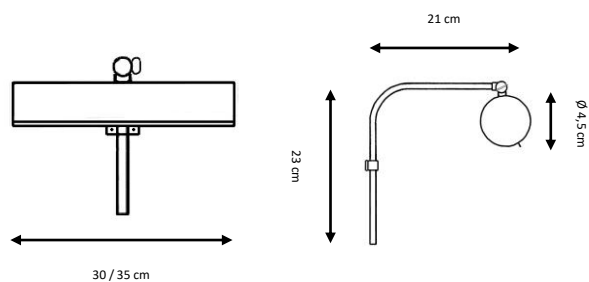

APLIQUE DE CUADRO

2 x E14 LED máx. 6 W

X

Ref. 1040

Aplique metálico.

Acabados:

Latón envejecido (patiné), óxido, blanco decapado, níquel satinado.

Metal wall lamp.

Finishes:

Old brass, rust, scraped white, satin nickel.