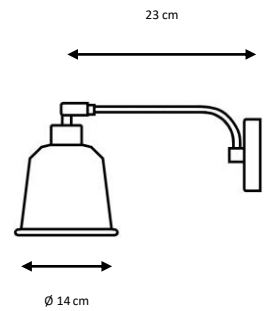

CAPSULE

Ref. 3170

Aplique metálico.

Acabados:

Blanco, negro, blanco decapado.

Metal wall lamp .

Finishes:

White, black, scraped white

1 x E27 LED A60 máx. 10 W **X**