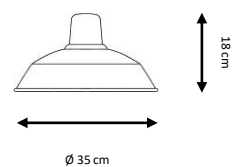

BOQUERIA

Ref. 135 SB

Ref. 140 SB

Ref. 135 SB / 140 SB

Lámpara de techo metálica, con polea y contrapeso.

Metal rise and fall lamp.

Acabados:

Negro, blanco, latón satinado.

Finishes:

Black, white, satin brass.

- 1 x E27 LED A60 máx. 15 W **X**
- 1 x E27 LED GLOBE máx. 18 W **X**