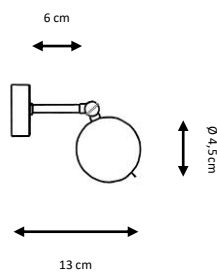

APLIQUE DE CUADRO

4 x E14 LED máx. 6 W

X

Ref. 1050

Aplique metálico.

Acabados:

Latón envejecido (patiné), óxido, blanco decapado, níquel satinado.

Metal wall lamp.

Finishes:

Old brass, rust, scraped white, satin nickel.