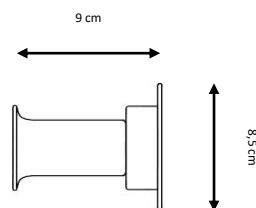

- 1 x E27 LED A60 máx. 10 W **X**
- 1 x E27 LED A60 máx. 10 W **X**
- 1 x E27 LED ST64 máx. 10 W **X**

Ref. 6437 / ref. 6440

Aplique metálico con portalámparas cerámico.

Metal wall lamp with ceramic lampholder.

Acabados:

Ref. 6437: blanco, latón envejecido (patiné).

Ref. 6440: latón natural, latón envejecido (patiné), gris plata, blanco, negro.

Finishes:

Ref. 6435: white, old brass.

Ref. 6440: raw brass, old brass, silver grey, black, white.