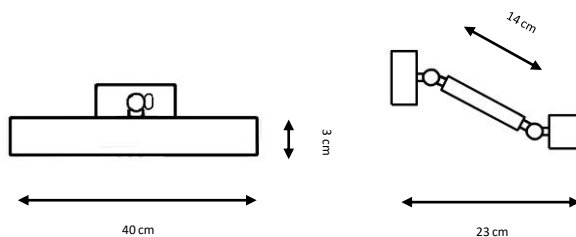

APLIQUE DE CUADRO

2 x G9 LED máx. 3,5 W

X

Ref. 1060

Aplique metálico.

Acabados:

Óxido, blanco decapado, níquel satinado, cromado.

Metal wall lamp .

Finishes:

Rust, scraped white, satin nickel, chrome.