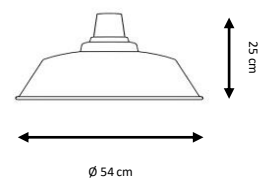

BOQUERIA

Ref. 155

- 1 x E27 LED A60 máx. 15 W **X**
- 1 x E27 LED GLOBE máx. 18 W **X**

Ref. 155

Lámpara de suspensión metálica con tensor de acero.

Metal suspended lamp with steel wire.

Acabados:

Verde, negro, azul, blanco, rojo.

Finishes:

Green, black, blue, white, red.