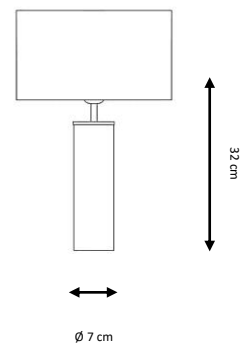

Acabados:

Cromo.

Finishes:

Chrome.

Pantalla no incluida.

Shade not included.

DRUM

Ref. 7305