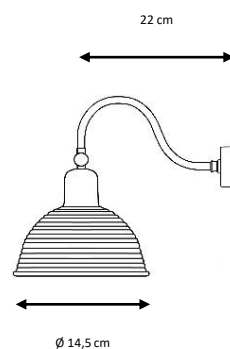

Finishes:

Black, white, rust, raw brass, old brass, satin nickel, scraped white.

1 x E14 LED máx. 6 W

X

RINGLET

Ref. 3145

Aplique metálico.

Acabados: