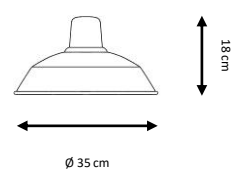

Ref. 135 C

Ref. 140 C