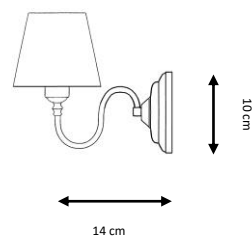

ARIES

Ref. 6133

Ref. 6135

Ref. 6133 / 6135

Aplique metálico.

Acabados:

Óxido, blanco decapado.

Pantallas no incluidas.

Metal wall lamp .

Finishes:

Rust, scraped white.

Shades not included.

E27 LED A60 máx. 8 W

X