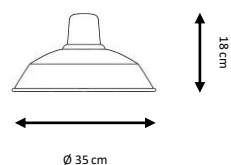

BOQUERIA

Ref. 135 R

Ref. 140 R

1 x E27 LED A60 máx. 15 W X

1 x E27 LED GLOBE máx. 18 W X

Ref. 135 R / 140 R

Lámpara de techo metálica. Ribete lacado en negro a imitación de las antiguas pantallas de porcelana.

Cable textil trenzado.

Acabados:

Terracota, blanco, rojo, verde.

Metal suspended lamp. Black rim as the antique porcelain shades.

Textile twisted flex.

Finishes:

Terracotta, white, red, green.