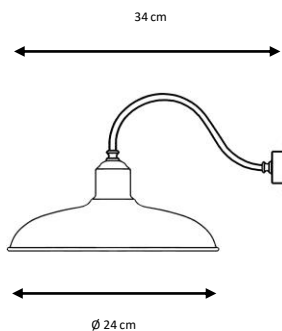

Metal wall lamp. Boquería shade Ø 35 cm.

Finishes:

Shade: green, black, white, red.

Bracket: black, or matched to the shade's finish.

BOQUERIA PLANA

-  1 x E27 LED A60 máx. 10 W **X**
-  1 x E27 LED A60 máx. 10 W **X**