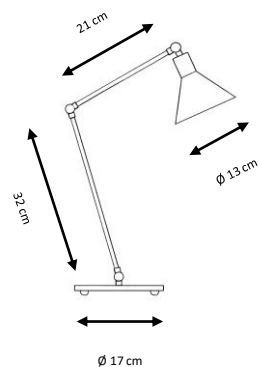

CAPUCHINO

Ref. 4057

Sobremesa metálico.

Acabados:

Latón envejecido (patiné), níquel satinado.

Metal table lamp.

Finishes:

Old brass, satin nickel.

1 x E14 LED máx. 6 W

X