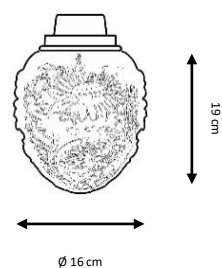

Latón natural, latón envejecido (patiné), cromado.

1 x E27 LED A60 máx. 8 W

X

Metal suspended lamp with pole, transparent glass shade.

Finishes:

Raw brass, old brass, chrome.

GLASS DECO

Ref. 600/5