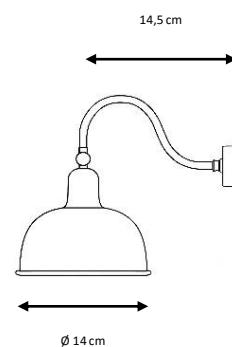

BRISTOL

Ref. 3140

Aplique metálico.

Acabados:

Negro, blanco, óxido, latón natural, latón envejecido (patiné), níquel satinado, blanco decapado.

Metal wall lamp.

Finishes:

Black, white, rust, raw brass, old brass, satin nickel, scraped white.

1 x E14 LED máx. 6 W

X