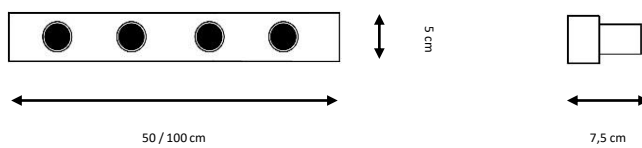

CAMERINO

4 / 8 x E14 LED máx. 6 W **X**

Ref. 2000

Aplique metálico.

- 50 cm (4 luces)
- 100 cm (8 luces)

Acabados:

Negro, blanco, óxido.

Metal wall lamp .

- 50 cm (4 lights)
- 100 cm (8 lights)

Finishes:

Black, white, rust.