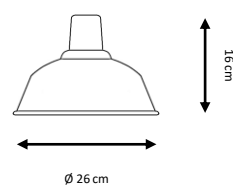

BOQUERIA MINI

Ref. 125 T

Ref. 125T

Lámpara de suspensión metálica, con cable textil trenzado.

Acabados:

Verde, negro, azul, blanco, rojo, blanco decapado, óxido.

- 1 x E27 LED A60 máx. 15 W **X**
- 1 x E27 LED GLOBE máx. 18 W **X**

Metal suspended lamp with textile flex.

Finishes:

Green, black, blue, white, red, scraped white, rust.