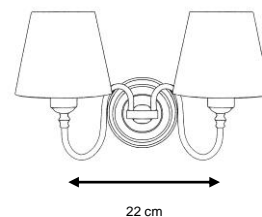

Ref. 6133 / 6135

Aplique metálico.

Acabados:

Óxido, blanco decapado.

Pantallas no incluidas.

Metal wall lamp .

Finishes:

Rust, scraped white.

Shades not included.

E27 LED A60 máx. 8 W

X