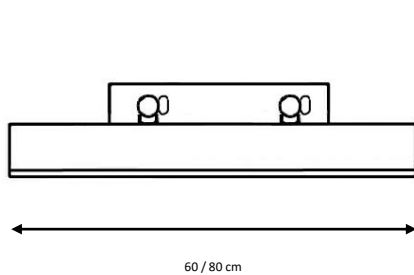

APLIQUE DE CUADRO

4 x E14 LED máx. 6 W

X

Ref. 1050

Aplique metálico.

Acabados:

Latón envejecido (patiné), óxido, blanco decapado, níquel satinado.

Metal wall lamp.

Finishes:

Old brass, rust, scraped white, satin nickel.