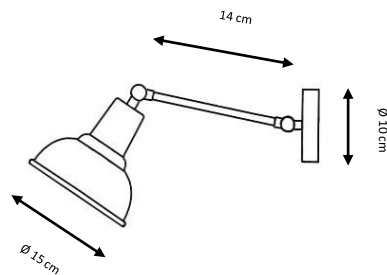

CAMPANULA

1 x E27 LED A60 máx. 10 W **X**

Ref. 1002

Aplique metálico.

Metal wall lamp.

Acabados:

Blanco, negro, óxido, blanco decapado, níquel satinado.

Finishes:

White, black, rust, scraped white, satin nickel.