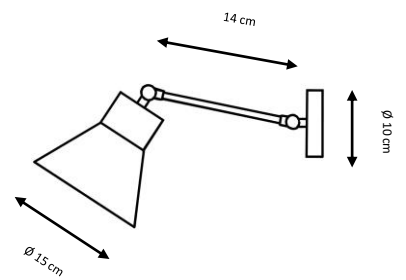

Brazo: negro o a juego con la pantalla.

Metal wall lamp.

Finishes:

White, black, green, red, turquoise blue, mustard.

Bracket: black or matched to the shade's finish.

1 x E27 LED A60 máx. 10 W

X

CERET