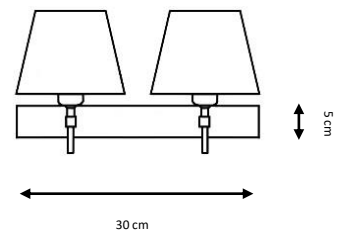

Ref. 6285 / 6290

Aplique metálico.

Acabados:

Óxido, blanco decapado.

Pantallas no incluidas.

Metal wall lamp.

Finishes:

Rust, scraped white.

Shades not included.

E14 LED máx. 6 W

X