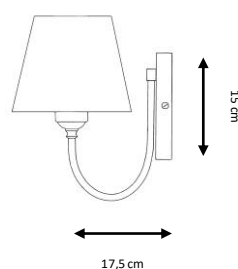

BELLVER

Ref. 6245

Ref. 6240 / 6245

Aplique metálico.

Acabados:

Óxido, blanco decapado.

Pantallas no incluidas.

Metal wall lamp .

Finishes:

Rust, scraped white.

Shades not included.

E27 LED A60 máx. 8 W

X