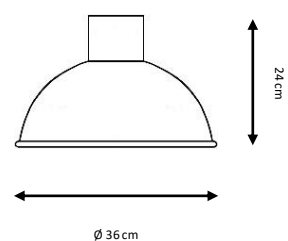

Metal suspended lamp with steel wire.

Acabados:

Verde, negro, azul, blanco, rojo.

Finishes:

Green, black, blue, white, red.

DELTA

-  1 x E27 LED A60 máx. 15 W **X**
-  1 x E27 LED GLOBE máx. 18 W **X**

Ref. 583 C