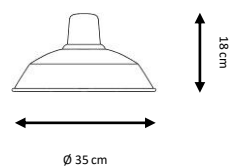

BOQUERIA

Ref. 135

Ref. 140

1 x E27 LED A60 máx. 15 W **X**

1 x E27 LED GLOBE máx. 18 W **X**

Ref. 135 / 140

Lámpara de suspensión metálica, con cable tensor de acero.

Acabados:

Verde, negro, azul, blanco, rojo, gris plata, níquel satinado, blanco decapado, óxido.

Metal suspended lamp with steel wire.

Finishes:

Green, black, blue, white, red, silver grey, satin nickel, scraped white, rust.