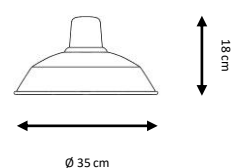

BOQUERIA

Ref. 135 T

Ref. 140 T

Ref. 135 T / 140 T

Lámpara de suspensión metálica, con cable textil trenzado.

Acabados:

Verde, negro, azul, blanco, rojo, cobre*, latón satinado*.

*Consultar disponibilidad en cobre o latón.

Metal suspended lamp. Textile flex.

Finishes:

Green, black, blue, white, red, copper*, satin brass*.

*Check availability in copper or brass.

- 1 x E27 LED A60 máx. 15 W **X**
- 1 x E27 LED GLOBE máx. 18 W **X**