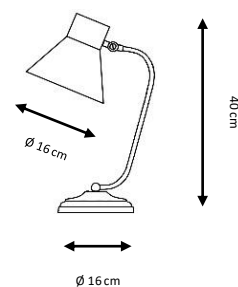

CERET

Ref. 4040

Sobremesa metálico.

Acabados:

Verde industrial (brazo en latón envejecido)

Azul turquesa (brazo cincado)

Metal table lamp.

Finishes:

Light green (old brass bracket)

Turquoise blue (zinc plated bracket)

1 x E27 LED A60 máx. 10 W

X