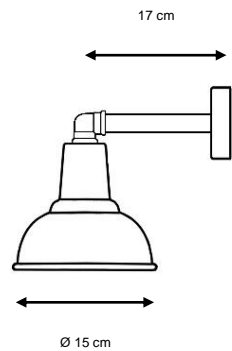

CAMPANULA

Ref. 1005

Aplique metálico.

Acabados:

Pantalla: negro decapado, verde decapado, rojo decapado.

Brazo: latón envejecido (patiné).

Metal wall lamp .

Finishes:

Scraped black, scraped green, scraped red.

Bracket: old brass.

1 x E27 LED A60 máx. 10 W **X**