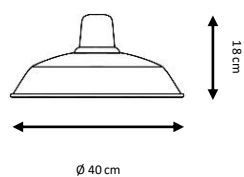

Ref. 135 T / 140 T

Lámpara de suspensión metálica, con cable textil trenzado.

Acabados:

Verde, negro, azul, blanco, rojo, cobre*, latón satinado*.

*Consultar disponibilidad en cobre o latón.

Metal suspended lamp. Textile flex.

Finishes:

Green, black, blue, white, red, copper*, satin brass*.

*Check availability in copper or brass.

- 1 x E27 LED A60 máx. 15 W **X**
- 1 x E27 LED GLOBE máx. 18 W **X**