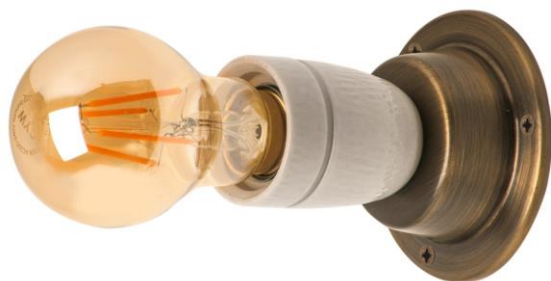

ZOCALO

Ref. 6437