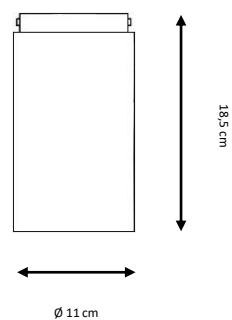

CILINDRO

Ref. 1205

Foco metálico.

Acabados:

Negro, blanco, óxido.

Metal ceiling lamp.

Finishes:

Black, white, rust.

1 x E27 LED A60 máx. 15 W

X