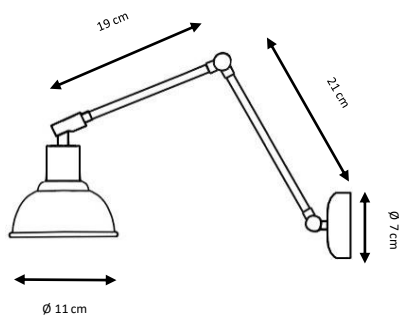

CAMPANULA MINI

1 x G9 LED máx. 3,5 W

X

Ref. 1003

Aplique metálico.

Metal wall lamp.

Acabados:

Blanco, negro, óxido, blanco decapado, níquel satinado.

Finishes:

White, black, rust, scraped white, satin nickel.