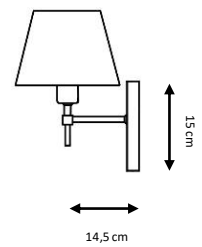

ALP

Ref. 6285

Ref. 6290

Ref. 6285 / 6290

Aplique metálico.

Acabados:

Óxido, blanco decapado.

Pantallas no incluidas.

Metal wall lamp.

Finishes:

Rust, scraped white.

Shades not included.

E14 LED máx. 6 W

X