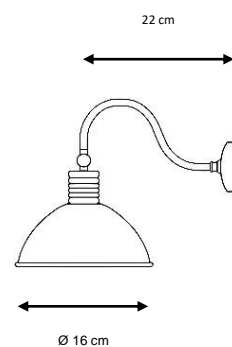

ATELIER

Ref. 3135

Aplique metálico.

Acabados:

Negro, blanco, óxido, cobre (brazo en latón envejecido), latón envejecido, latón natural.

Metal wall lamp .

Finishes:

Black, white, rust, copper (old brass bracket), old brass, raw brass.

1 x E14 LED máx. 6 W

X