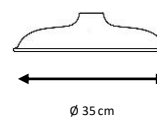

BOQUERIA PLANA

Ref. 224

1 x E27 LED A60 máx. 10 W **X**

1 x E27 LED A60 máx. 10 W **X**

Ref. 224 / 230 / 235

Lámpara de suspensión metálica, con cable tensor de acero.

Acabados:

Verde, negro, azul, blanco, rojo, gris plata, níquel, blanco decapado, óxido.

Metal suspended lamp with steel wire.

Finishes:

Green, black, blue, white, red, silver grey, satin nickel, scraped white, rust.