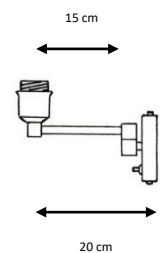

Negro, blanco, óxido.

Metal wall lamp .

- 50 cm (4 lights)
- 100 cm (8 lights)

Finishes:

Black, white, rust.

CLASSIC

Ref. 6010-1

Ref. 6010-2