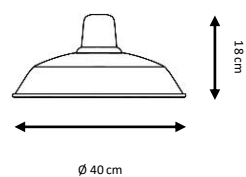

Ref. 135 C / 140 C

Lámpara de suspensión metálica con cadena.

Metal suspended lamp with chain.

Acabados:

Verde, negro, azul, blanco, rojo.

Finishes:

Green, black, blue, white, red.

- 1 x E27 LED A60 máx. 15 W **X**
- 1 x E27 LED GLOBE máx. 18 W **X**