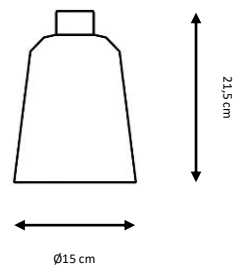

Verde, negro, blanco, rojo.

1 x E27 LED A60 máx. 10 W **X**

Metal suspended lamp with textile flex.

Finishes:

Green, black, white, red.

CAPSULE

1 x E27 LED A60 máx. 10 W **X**

Ref. 973