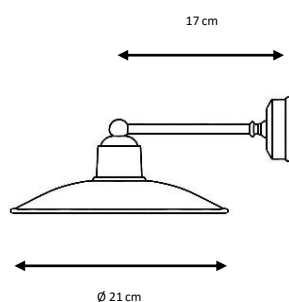

MINI PLANA

- 1 x E27 LED A60 máx. 10 W **X**
- 1 x E27 LED A60 máx. 10 W **X**
- 1 x E27 LED ST64 máx. 10 W **X**

Ref. 1125

Aplique metálico.

Metal wall lamp .

Acabados:

Latón natural, latón envejecido (patiné).

Finishes:

Raw brass, old brass.