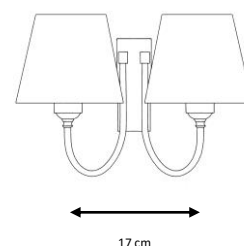

Ref. 6240 / 6245

Aplique metálico.

Acabados:

Óxido, blanco decapado.

Pantallas no incluidas.

Metal wall lamp .

Finishes:

Rust, scraped white.

Shades not included.

E27 LED A60 máx. 8 W

X