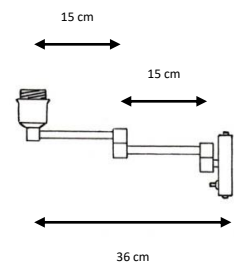

Negro, blanco, óxido.

Metal wall lamp .

- 50 cm (4 lights)
- 100 cm (8 lights)

Finishes:

Black, white, rust.

CLASSIC

Ref. 6010-1

Ref. 6010-2