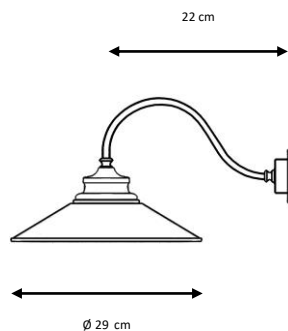

Brazo: negro o a juego con la pantalla.

Metal wall lamp, shade Ø 25 cm.

Finishes:

Shade: green, black, white, red.

Bracket: black, or matched to the shade's finish.

AVIGNON

1 x E27 LED A60 máx. 10 W

X