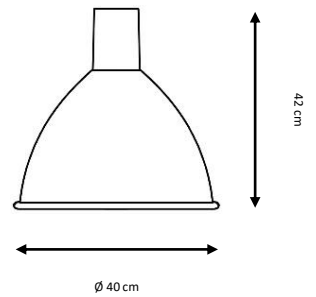

Ref. 440 NCT / CR-440 NCT

- 1 x E27 LED A60 máx. 15 W **X**
- 1 x E27 LED GLOBE máx. 18 W **X**

Ref. 435 NCT/ CR-435 NCT / 440 NCT / CR-440 NCT

Lámpara de suspensión metálica con tija.

Ref. 435 NCT / 440 NCB: no incluye difusor de vidrio templado.

Ref. CR-435 NCT / CR-440 NCT: incluye difusor de vidrio templado.

Acabados:

Negro, azul, blanco, rojo, gris plata.

Metal suspended lamp with pole.

Ref. 435 NCT / 440 NCB: tempered glass diffuser not included.

Ref. CR-435 NCT / CR-440 NCT: tempered glass diffuser included.

Finishes:

Black, blue, White, red, silver grey.