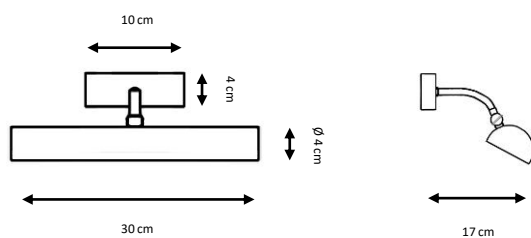

APLIQUE DE CUADRO

2 x G9 LED máx. 3,5 W

X

Ref. 1055

Aplique metálico.

Acabados:

Latón envejecido (patiné), óxido, blanco decapado, níquel satinado, cromado.

Metal wall lamp .

Finishes:

Old brass, rust, scraped white, satin nickel, chrome.