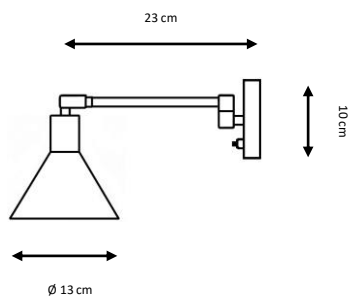

Metal wall lamp.

Finishes:

White, black, satin brass, old brass, satin nickel, rust, silver grey, scraped white.

1 x E14 LED máx. 6 W

X

CAPUCHINO

1 x E14 LED máx. 6 W

X