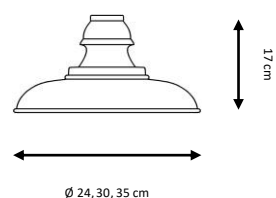

FANAL

1 x E27 LED A60 máx. 10 W **X**

1 x E27 LED A60 máx. 10 W **X**

Ref. 500

Lámpara de suspensión metálica con cadena.

Metal suspended lamp with chain.

Acabados:

Verde, negro, blanco, blanco decapado, óxido.

Finishes:

Green, black, white, scraped white, rust.