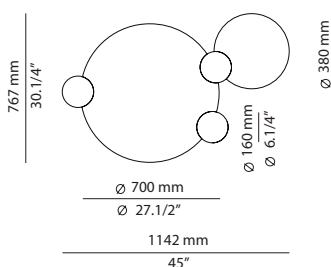

CIRC

CIR_3824S

FEATURES / CARACTERÍSTICAS

* LED 3x6,2W (2700K / Ang. 120° / >90 CRI 350mA) 230V / Typ 3x725 lumens
Driver included / Dimmable Triac
Glass shade and acoustic panel

FINISHES / ACABADOS

Canopy: 26 BLK
Acoustic Panel: 97 GR

EURO €

1407

Product includes:

- 1 unit of t-3824
- 1 driver 671000034