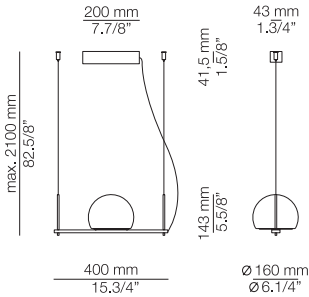

CIRC

CIR_3714S - WITH SURFACE CANOPY

FEATURES / CARACTERÍSTICAS

* LED 6,2W (2700K / Ang. 120°
>90 CRI / 350mA) / 230V
Typ 725 lumens
Driver included / Dimmable Triac
Glass shade

FINISHES / ACABADOS

Canopy: 26 BLK - 74 WH
Body: 61 S GLD
26 BLK