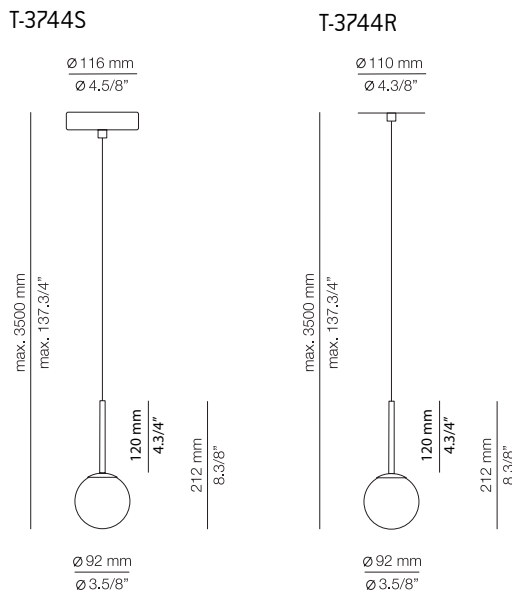

ALFI

ALF_3744S - WITH SURFACE CANOPY

FEATURES / CARACTERÍSTICAS

* LED 3W (2700K / Ang. 120° / >90 CRI / 24V)
100V - 240V / Typ 300 lumens
Driver included / Non dimmable

FINISHES / ACABADOS

26 BLK
20 GLD M

EURO €

340
351

Product includes:

- 1 single canopy 113534XX0
- 1 unit of T-3744 with textile cable
- 1 driver 671000038 / Non Dimmable
- 1 plain glass shade 113741000

ALF_3744R - WITH RECESSED CANOPY

FEATURES / CARACTERÍSTICAS

* LED 3W (2700K / Ang. 120° / >90 CRI / 24V)
100V - 240V / Typ 300 lumens
Remote driver included / Non dimmable

FINISHES / ACABADOS

26 BLK
20 GLD M

EURO €

339
348

Product includes:

- 1 recessed canopy 113534XX2
- 1 unit of T-3744 with textile cable
- 1 remote driver 671000062 / Non dimmable
- 1 plain glass shade 113741000

Ø60 mm drill on dropped ceiling
Orificio Ø60mm en falso techo