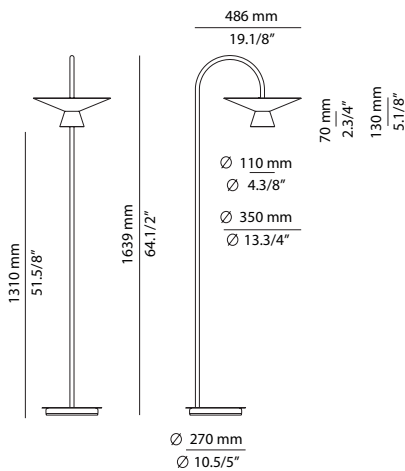

BEL_4149MG

FEATURES / CARACTERÍSTICAS

* LED 6,2W (Ang. 120° / >90 CRI 350mA)
230V / Push button dimmer on the head

Product includes:

- 1 unit of P-4148
- 1 metal shade (Ø 350mm) 114145XX2
- 1 glass shade + lens diffuser 114144000