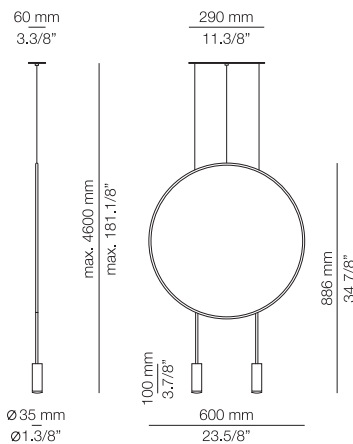

REV_3636R - WITH RECESSED CANOPY

FEATURES / CARACTERÍSTICAS

* LED 2x6,2W (Ang. 80° / >90 CRI
350mA) / 230V
Remote driver included / Dimmable Triac

FINISHES / ACABADOS

Canopy: 26 BLK - 71 WH
Body: 26 BLK
Head: 26 BLK - 61 S GLD

EURO €

689

T-3636R-W (2700K Typ 2x725 lumens)
T-3636R-M (3000K Typ 2x763 lumens)

Product includes:

- 1 recessed canopy 113635XX0R
- 1 unit of T-3636C

123636XX0 Acoustic panel

$\alpha_w = 0,4$ (Sound absorption indicator)
Ø 600 mm
95% Virgin wool, 5% polyamide

FINISHES / ACABADOS

Acoustic Fabric Panel:
82 BL - 83 EGP - 84 SLM

EURO €

385

Other finishes available, consult our offices

123636XX0A Acoustic panel

$\alpha_w = 0,25$ (Sound absorption indicator)
Ø 600 mm
60% recycled bottles (PET)

FINISHES / ACABADOS

Acoustic Foam Panel:
26 BLK

EURO €

167

Other finishes available, consult our offices

123530XX3 (x2)

2 units of embedded optic lens 30°
2 unidades de la óptica encastrada 30°

FINISHES / ACABADOS

26 BLK
61 S GLD

EURO €

54

56

REMOTE DRIVER DALI - 671000092

18W / 350mA / 230V / DALI Dimmable
UPON REQUEST / BAJO PEDIDO

EURO €

79

Ø 60mm drill on dropped ceiling
Orificio Ø 60mm en falso techo