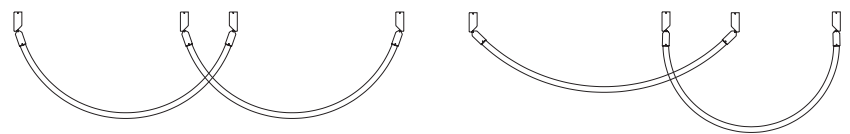

EURO €

139

Three recommended installations for optimal design (1150 mm, 950mm, 750mm)

Possible shapes:

ARC_4002X2

FEATURES / CARACTERÍSTICAS

* LED 2x12W (2700K / Ang. 120° / >90 CRI 24V) / 230V / Typ 2x 1092 lumens
Remote driver included / Dimmable Triac