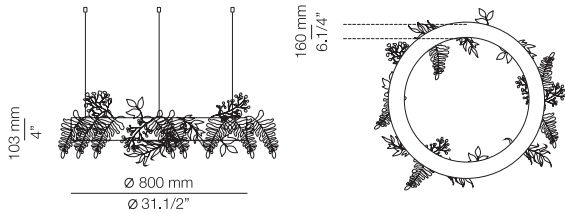

ARO **ARO_3543S - WITH SURFACE CANOPY**