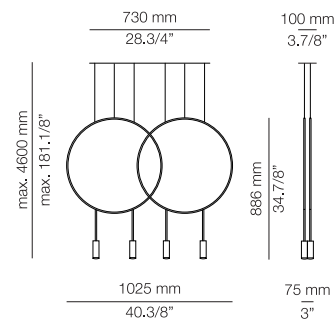

REV_L73R2D - WITH RECESSED CANOPY

Composition includes:

- 1 recessed canopy 113535XX1R
- 2 units of T-3636C
- 2 remote drivers / Dimmable Triac

FINISHES / ACABADOS

Canopy: 26 BLK - 71 WH
Body: 26 BLK
Head: 26 BLK - 61 S GLD

EURO €

1402

Optional, not included:

- Up to 2 acoustic panels 123636XX0X

Ø 50mm drill on dropped ceiling
Orificio Ø 50mm en falso techo

123530XX3 (x4)

4 units of embedded optic lens 30°
4 unidades de la óptica encastrada 30°

FINISHES / ACABADOS

26 BLK
61 S GLD

EURO €

108
112