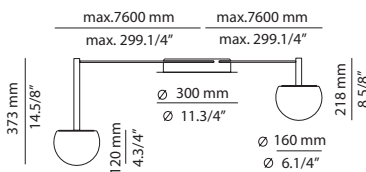

800 mm
31.1/2"
1200 mm
47.1/4"

CIRC

CIR_R30S1S1M - WITH SURFACE CANOPY

FEATURES

* LED 2x6,2W (2700K / Ang. 120° / >90 CRI 350mA) 230V / Typ 2x725 lumens
Driver included / Dimmable Triac
Glass shade

FINISHES / ACABADOS