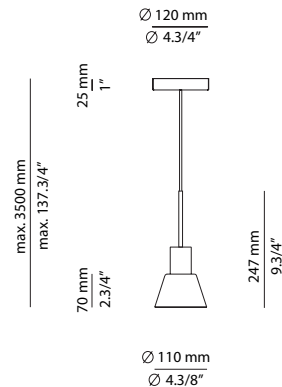

BEL_4144SG - WITH SURFACE CANOPY

FEATURES / CARACTERÍSTICAS
* LED 6,2W (Ang. 120° / >90 CRI 350mA)
230V / Driver included / Dimmable Triac

BEL_4144S-W (2700 Typ 725 lumens)
BEL_4144S -M (3000 Typ 763 lumens)

FINISHES / ACABADOS	EURO €
89 PL GRN	359
94 CHMP	362
96 ANT	355

1. **Product includes:**
2. 1 surface canopy 114125XX0
   - 1 unit of T-4144 with textile cable
   - 1 glass shade + lens diffuser 114144000
   - 1 driver / Dimmable Triac