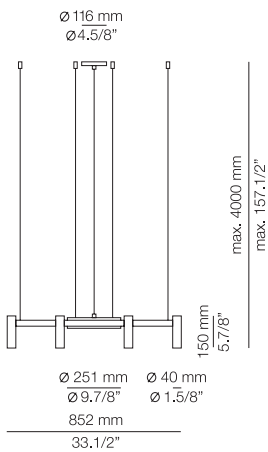

LAVERD

LAV_3805S

FEATURES / CARACTERÍSTICAS

* LED 16x3W (2700K / Ang. 80° / >90 CRI 24V) 100V - 277V / Typ 16x300 lumens
Driver included / Dimmable 0-10V
Up and down light

Product includes:

- 1 round canopy 113805263
- 1 unit of T-3805
- 1 driver included / Dimmable 0-10V

FINISHES / ACABADOS

Canopy: 26 BLK
Body: 26 BLK
Head: 26 BLK
61 S GLD

EURO €

2016
2184