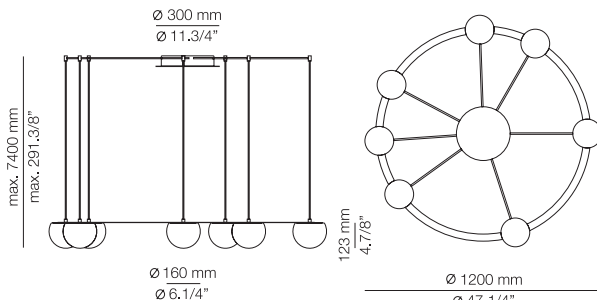

CIRC

CIR_3816S - WITH SURFACE CANOPY

FEATURES / CARACTERÍSTICAS

* LED 7x6,2W (2700K / Ang. 120° / >90 CRI 350mA) 230V / Typ 7x725 lumens
Dimmable Triac / Glass shade

FINISHES / ACABADOS

Canopy: 26 BLK
Ring: 26 BLK
61 S GLD