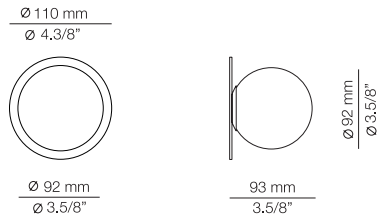

FINISHES / ACABADOS

26 BLK
20 GLD M

EURO €

217
223

Product includes:

- 1 unit of A-3740S or t-3740S
- 1 plain glass shade 113741000

ALF_3740R - WITH RECESSED CANOPY

FEATURES / CARACTERÍSTICAS