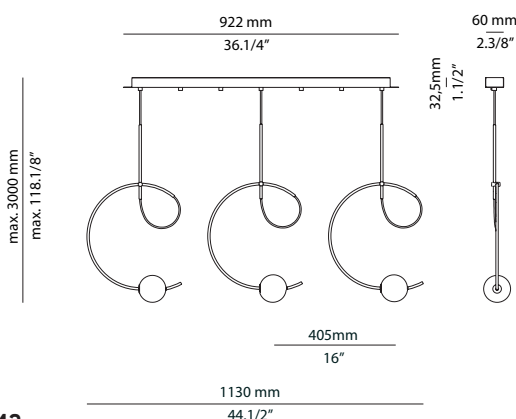

LOOP

LOO_L92S3 - WITH SURFACE CANOPY

Composition includes:

- 1 linear canopy 113415XX3
- 3 units of T-4125 with textile cable
- 3 driver 671000094 / Dimmable Triac

FINISHES / ACABADOS

20 GLD M
26 BLK

EURO €

1644
1528