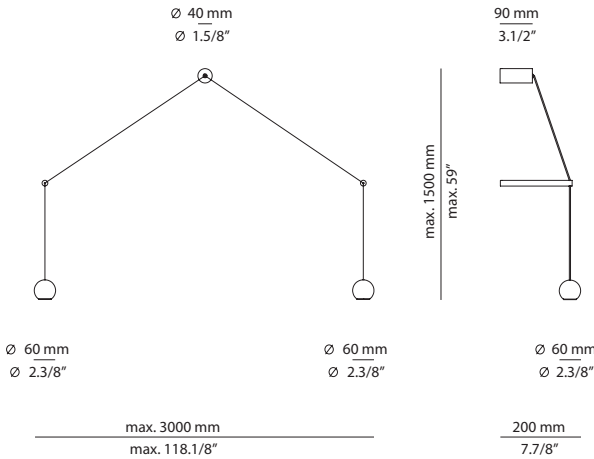

COMPASS

COM_4072S

FEATURES / CARACTERÍSTICAS
* LED 2x3W (Ang.38° / >90CRI / 350mA)
100V - 240V
Driver included / Non Dimmable

FINISHES / ACABADOS
26 BLK
55 BG
59 TC

EURO €
614
614
614

A-4072-W (2700K Typ 2x285 lumens)
A-4072-M (3000K Typ 2x367 lumens)

Product includes:

- 1 single canopy 114074XX0
- 1 unit of A-4072