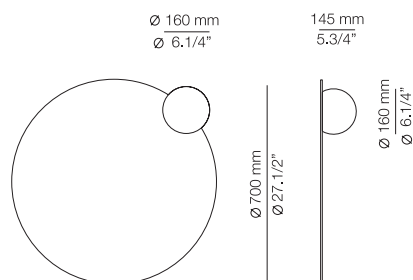

IP
44

FEATURES / CARACTERÍSTICAS

* LED 10W (2700K / Ang. 120° / >90 CRI)
230V / Typ 870 lumens
Dimmable Triac

Product includes:

- 1 unit of A-3706
- 1 glass shade kit 113702001

FINISHES / ACABADOS

00 PLAIN

EURO €

524

CIR_3706A - WITH MISTING TREATMENT

IP
44

FEATURES / CARACTERÍSTICAS

* LED 10W (2700K / Ang. 120° / >90 CRI)
230V / Typ 870 lumens
Dimmable Triac

Product includes:

- 1 unit of A-3706A
- 1 glass shade kit 113702001

FINISHES / ACABADOS

00 PLAIN

EURO €

658

Mirror with misting treatment
Espejo con sistema anti vaho