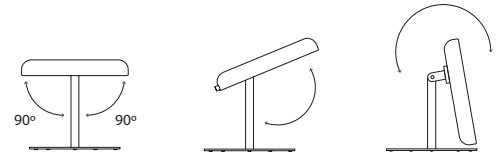

Product includes:

- 1 shade of M-4066
- 1 table support 114067XX0

Possible shapes: