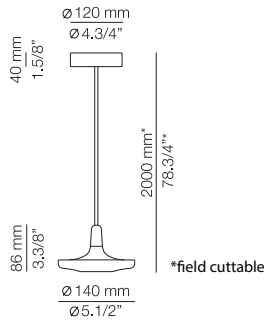

BUTTON

BUT_3302S - WITH SURFACE CANOPY

FEATURES / CARACTERÍSTICAS
* LED 9W (3000K / Ang. 45° / >90 CRI 350mA) / 100V - 240V / Typ 1096 lumens
Driver included / Non dimmable

FINISHES / ACABADOS
26 BLK
71 WH
93 GR LM

EURO €
447
447
469

Product includes:

- 1 single canopy 113302XX1
- 1 unit of T-3302 with metal rigid stem
- 1 driver 671000023 / Non Dimmable

Available until end of stock
Disponible hasta agotar existencias