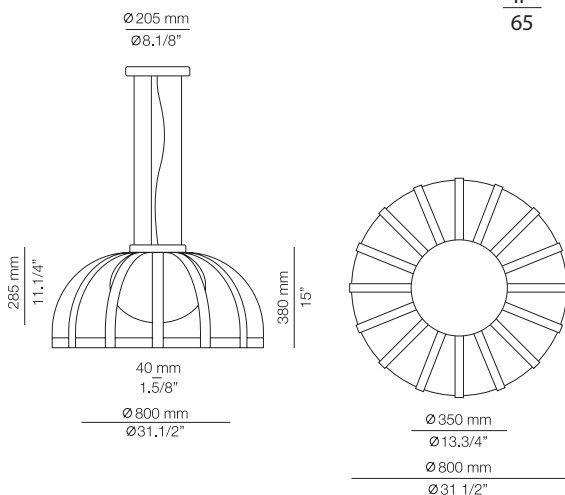

BOLS

BOL_4025X - OUTDOOR

IP
65

FEATURES / CARACTERÍSTICAS
* LED 10W (2700K / Ang. 120° / >90 CRI)
230V / Typ 870 lumens
Dimmable Triac

FINISHES / ACABADOS
55 BG
96 ANT

EURO €
1146
1146