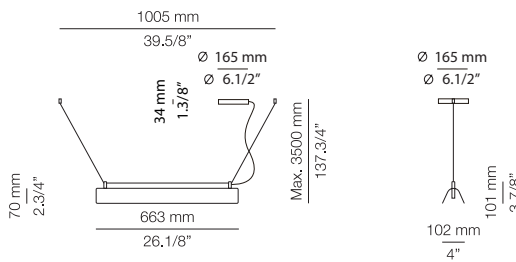

GADA

GAD_3924S - WITH SURFACE CANOPY

FEATURES / CARACTERÍSTICAS
* LED 22W (3000K / Ang. 90° / >90 CRI 500mA) / 230V / Typ 3150 lumens
Driver included / Dimmable Triac

FINISHES / ACABADOS
Shade: 74 WH
Textured vinyl shade:
50 MM
51 CT
52 WD

EURO €
535
586
586
586

Product includes:
• 1 single canopy 113925XX2
• 1 unit of T-3924
• 1 driver 671000013 / Dimmable Triac