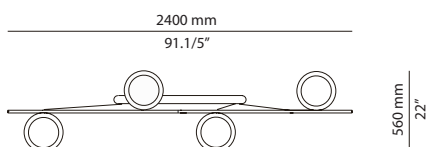

MOO_L92S2D - WITH SURFACE CANOPY

Composition includes:

- 1 linear canopy 114063XX3
- 2 units of T-4062
- 1 driver 671000053 / Dimmable 0-10V
- 1 union KIT 124062002

FINISHES / ACABADOS

74 WH
91 ND

EURO €

1795
1795