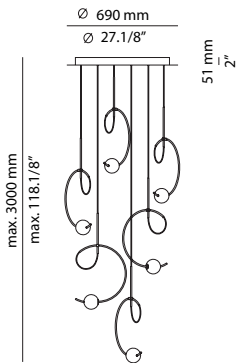

LOOP

LOO_R70S6 - WITH SURFACE CANOPY

Composition includes:

- 1 round canopy 113415XX4
- 6 units of T-4125 with textile cable
- 6 driver 671000094 / Dimmable Triac

FINISHES / ACABADOS

20 GLD M
26 BLK

EURO €

3559
3442

LUNE

LUN_3370 - OUTDOOR