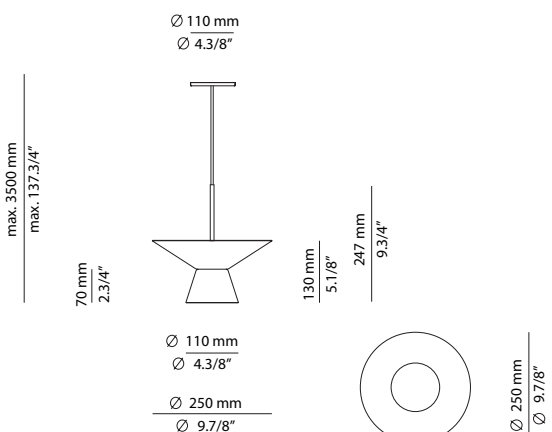

BEL_4145RSG - WITH RECESSED CANOPY

FEATURES / CARACTERÍSTICAS

* LED 6,2W (Ang. 120° / >90 CRI 350mA)
230V / Remote driver included
Dimmable Triac

BEL_4145R-W (2700 Typ 725 lumens)
BEL_4145R-M (3000 Typ 763 lumens)

Product includes:

- 1 recessed white canopy 113534712
- 1 unit of T-4144 with textile cable
- 1 metal shade (Ø 250mm) 114145XX1
- 1 glass shade + lens diffuser 114144000
- 1 remote driver / Dimmable Triac

FINISHES / ACABADOS

Canopy: 71WH
Body: 89 PL GRN
94 CHMP
96 ANT

EURO €

404
409
400

Ø 45mm drill on dropped ceiling
Orificio Ø 45mm en falso techo

Possible shapes with glass shade: