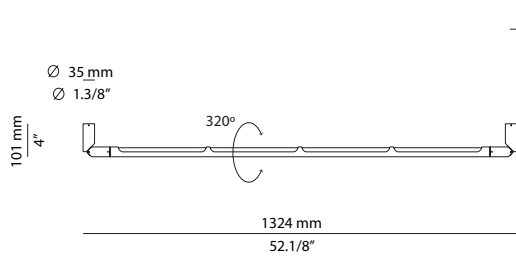

ALFI

ALF_R40S3A - WITH SURFACE CANOPY

FEATURES / CARACTERÍSTICAS

* LED 3x3W (2700K / Ang. 120° / >90 CRI 24V) / 230V / Typ 3x300 lumens
Driver included / Dimmable Triac

FINISHES / ACABADOS

Canopy: 26 BLK - 71 WH
Body: 26 BLK
20 GLD M

EURO €

1498
1543

Product includes:

- 1 single canopy 113415XX6
- 3 units of T-3744 with textile cable
- 1 driver 671000090 / Dimmable Triac
- 3 glass shades with cap 113741XX0

ARCO

ARC_4000X