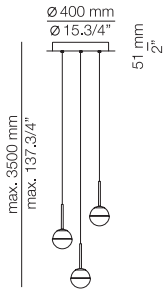

ALFI

ALF_R40S3A - WITH SURFACE CANOPY