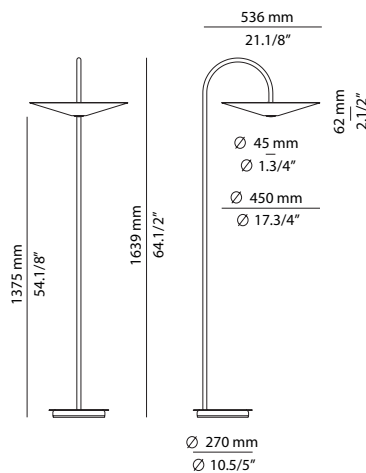

BEL_4149MG

FEATURES / CARACTERÍSTICAS

* LED 6,2W (Ang. 120° / >90 CRI 350mA)
230V / Push button dimmer on the head

Product includes:

- 1 unit of P-4148
- 1 metal shade (Ø 350mm) 114145XX2
- 1 glass shade + lens diffuser 114144000

BEL_4149L

FEATURES / CARACTERÍSTICAS

* LED 6,2W (Ang. 120° / >90 CRI 350mA)
230V / Push button dimmer on the head

Product includes:

- 1 unit of P-4148
- 1 metal shade (Ø 450mm) 114145XX3

Uppon request:

(3000K / Typ 763 lumens)
Check lead time + extra cost