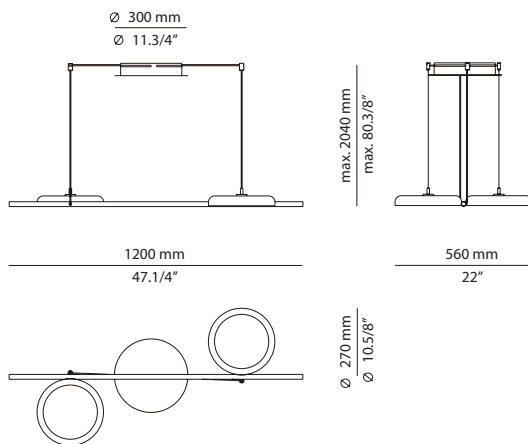

MOOD

MOO_4062S - WITH SURFACE CANOPY

FEATURES / CARACTERÍSTICAS

* LED 2x19W (2700K / Ang.120° / >80CRI 24V) / 230V / Typ 2x1800 lumens
Driver included / Dimmable Triac

FINISHES / ACABADOS

74 WH
91 ND

EURO €

1038
1038

Product includes:

- 1 surface canopy 113815XX3
- 1 unit of T-4062
- 2 drivers 671000090 / Dimmable Triac

MOO_4062R - WITH RECESSED CANOPY