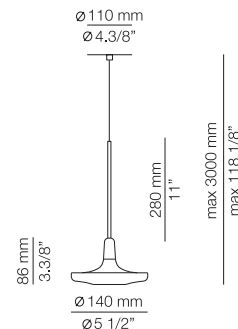

BUT_3302CR - WITH RECESSED CANOPY

FEATURES / CARACTERÍSTICAS
* LED 9W (3000K / Ang. 45° / >90 CRI 350mA) / 230V / Typ 1096 lumens
Driver included / Dimmable Triac

FINISHES / ACABADOS
26 BLK
71 WH
93 GR LM

EURO €
390
390
405

Product includes:

- 1 recessed canopy 113534XX2
- 1 unit of T-3302C with cable
- 1 driver 671000061 / Dimmable Triac

Available until end of stock
Disponible hasta agotar existencias