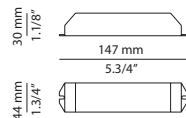

VOL_3535S - WITH SURFACE CANOPY

FEATURES / CARACTERÍSTICAS

* LED 2x6,2W (Ang. 80° / >90 CRI / 350mA)
230V / Driver included / Dimmable Triac

T-3535S-W (2700K Typ 2x725 lumens)
T-3535S-M (3000K Typ 2x763 lumens)

Product includes:

- 1 single canopy 113635XX0
- 1 unit of T-3535C

FINISHES / ACABADOS

Canopy: 26 BLK - 71 WH
Body: 26 BLK
Head: 26 BLK - 61 S GLD
Body & Head: 71 WH
Canopy, Body, Head: 87 AL F

EURO €

582
582
646

123530XX3 (x2)

2 units of embedded optic lens 30°
2 unidades de la óptica encastrada 30°

FINISHES / ACABADOS

26 BLK
61 S GLD
87 AL F

EURO €

54
56
54

VOL_3535R - WITH RECESSED CANOPY

FEATURES / CARACTERÍSTICAS

* LED 2x6,2W (Ang. 80° / >90 CRI / 350mA)
230V / Remote Driver included
Dimmable Triac

T-3535R-W (2700K Typ 2x725 lumens)
T-3535R-M (3000K Typ 2x763 lumens)

Product includes:

- 1 recessed canopy 113635XX0R
- 1 unit of T-3535C

FINISHES / ACABADOS

Canopy: 26 BLK - 71 WH
Body: 26 BLK
Head: 26 BLK - 61 S GLD
Body & Head: 71 WH

EURO €

582
582

Ø 50mm drill on dropped ceiling
Orificio Ø 50mm en falso techo

REMOTE DRIVER DALI - 671000092

18W / 350mA / 230V / DALI Dimmable
UPON REQUEST / BAJO PEDIDO

Ø 60mm drill on dropped ceiling
Orificio Ø 60mm en falso techo

EURO €

79