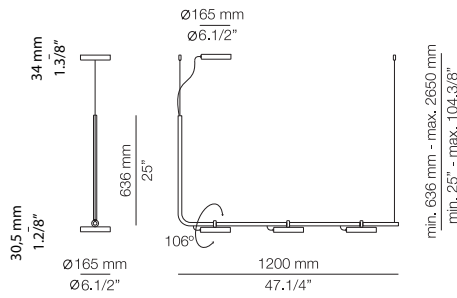

ARO **ARO_3541S - WITH SURFACE CANOPY**

FEATURES / CARACTERÍSTICAS
* LED 3x10W (2700K / Ang. 85° / >90 CRI 24V) / 230V / Typ 3x1106 lumens
Driver included / Dimmable Triac

FINISHES / ACABADOS
Canopy: 26 BLK - 74WH
Body: 56 BLK

EURO €
1282

Product includes:
• 1 surface canopy 113925XX2
• 1 unit of T-3541
• 1 driver 671000090 / Dimmable Triac