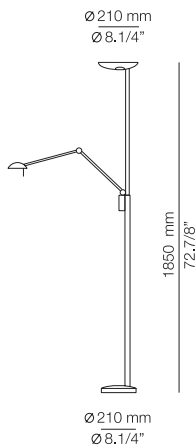

FINISHES / ACABADOS

Shade: 74 WH
Textured vinyl shade:
50 MM
51 CT
52 WD

EURO €

572
608
608
608

ICONS

ICO_1127

FEATURES / CARACTERÍSTICAS

* Hal. up to 200W / 118mm / R7s base
230V / Dimmable