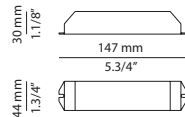

REMOTE DRIVER DALI - 671000092
18W / 350mA / 230V / DALI Dimmable
UPON REQUEST / BAJO PEDIDO

EURO €
79

Ø 60mm drill on dropped ceiling
Orificio Ø 60mm en falso techo

123915002
Union KIT for more than one Morse
KIT unión para más de una Morse

EURO €
18