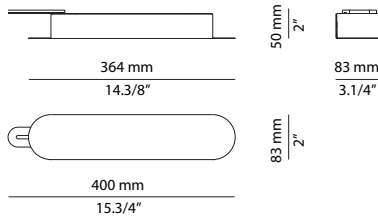

EURO €

139

ARC_4000X2

* LED 2x12W (2700K / Ang. 120° / >90 CRI 24V) / 230V / Typ 2x1092 lumens
Remote driver included / Dimmable Triac

FINISHES / ACABADOS

96 ANT

EURO €

1271

Product includes:

- 2 units of A-4000X
- 1 union Kit for two Arco 124002963
- 1 remote driver 671000090 / Dimmable Triac

Possible shapes: