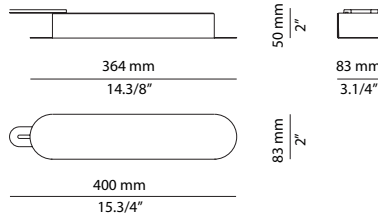

EURO €

139

Three recommended installations for optimal design (1150 mm, 950mm, 750mm)

Possible shapes:

ARC_4002X2

FEATURES / CARACTERÍSTICAS

* LED 2x12W (2700K / Ang. 120° / >90 CRI 24V) / 230V / Typ 2x 1092 lumens
Remote driver included / Dimmable Triac