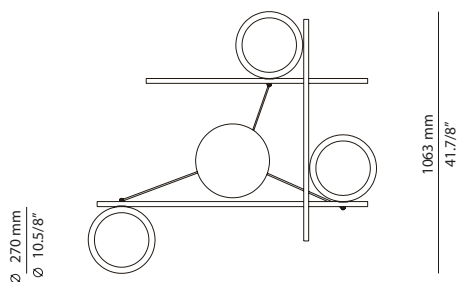

MOOD

MOO_4063S - WITH SURFACE CANOPY

FEATURES / CARACTERÍSTICAS

* LED 3x19W (2700K / Ang.120° / >80CRI 24V) / 100V - 277V / Typ 3x1800 lumens
Driver included / Dimmable 0-10V

Product includes:

- 1 surface canopy 113815XX3
- 1 unit of T-4063
- 2 drivers 671000052 / Dimmable 0-10V

FINISHES / ACABADOS

- 74 WH
- 91 ND