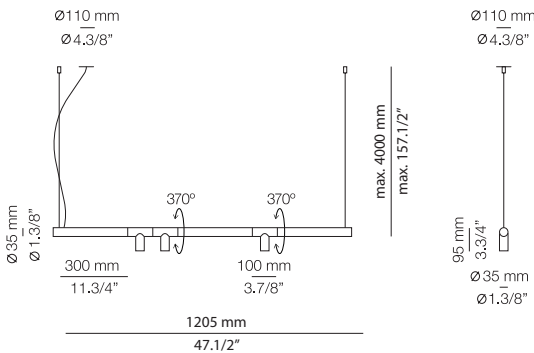

MOR_3915R - WITH RECESSED CANOPY

FEATURES / CARACTERÍSTICAS
* LED 3x6,2W (2700K / Ang. 80° / >90 CRI 350mA) 230V / Typ 3x725 lumens
Remote driver included / Dimmable Triac

FINISHES / ACABADOS
Canopy: 26 BLK - 71 WH
Body: 26 BLK

EURO €
974

1. **Product includes:**
2. 1 single canopy 113534XX2
   - 1 unit of T-3915
   - 1 remote driver 671000034 / Dimmable Triac

Ø 55mm drill on dropped ceiling
Orificio Ø 55mm en falso techo

123530XX3
3 units of embedded optic lens 30°
3 unidades de la óptica encastrada 30°

FINISHES / ACABADOS
26 BLK
EURO €
81

REMOTE DRIVER DALI - 671000092
18W / 350mA / 230V / DALI Dimmable
UPON REQUEST / BAJO PEDIDO

EURO €
79

Ø 60mm drill on dropped ceiling
Orificio Ø 60mm en falso techo

123915002
Union KIT for more than one Morse
KIT unión para más de una Morse

EURO €
18