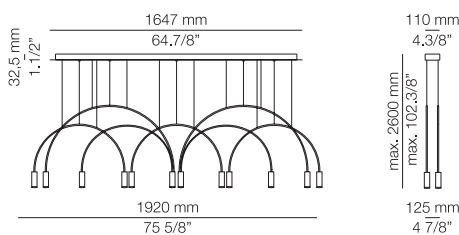

VOLTA

VOL_L165S3D2T - WITH SURFACE CANOPY

Composition includes:

- 1 linear canopy 113535XX7
- 3 units of T-3535C
- 2 units of T-3536C
- 5 drivers / Dimmable Triac

FINISHES / ACABADOS

Canopy: 26 BLK - 71 WH
Body: 26 BLK
Head: 26 BLK - 61 S GLD
Body & Head: 71 WH

EURO €

3099
3099

123530XX3 (x12)

12 units of embedded optic lens 30°
12 unidades de la óptica encastrada 30°

FINISHES / ACABADOS

26 BLK
61 S GLD

EURO €

324
336