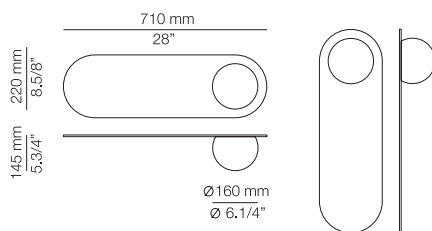

CIRC

CIR_3703

IP
44

FEATURES / CARACTERÍSTICAS

* LED 10W (2700K / Ang. 120° / >90 CRI)
230V / Typ 870 lumens
Dimmable Triac

Product includes:

- 1 unit of A-3703
- 1 glass shade kit 113702001

FINISHES / ACABADOS

00 PLAIN
23 GR F

EURO €

478
478

Available until end of stock
Disponible hasta agotar existencias