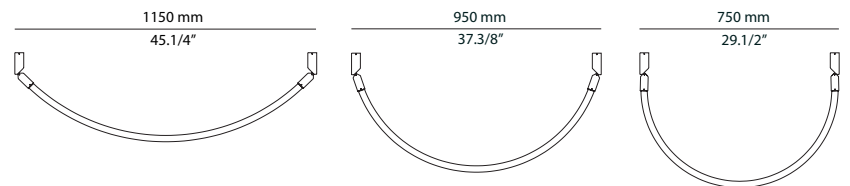

EURO €

139

Three recommended installations for optimal design (1150 mm, 950mm, 750mm)

Possible shapes:

ARC_4002X2

FEATURES / CARACTERÍSTICAS

* LED 2x12W (2700K / Ang. 120° / >90 CRI 24V) / 230V / Typ 2x 1092 lumens
Remote driver included / Dimmable Triac