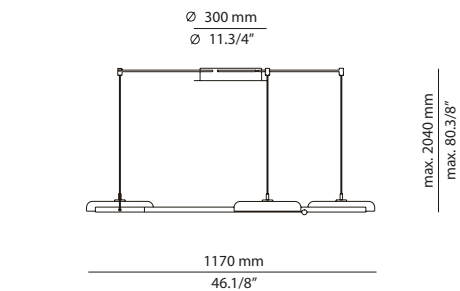

MOOD

MOO_4063S - WITH SURFACE CANOPY

FEATURES / CARACTERÍSTICAS

* LED 3x19W (2700K / Ang.120° / >80CRI 24V) / 100V - 277V / Typ 3x1800 lumens
Driver included / Dimmable 0-10V

Product includes:

- 1 surface canopy 113815XX3
- 1 unit of T-4063
- 2 drivers 671000052 / Dimmable 0-10V

FINISHES / ACABADOS

- 74 WH
- 91 ND