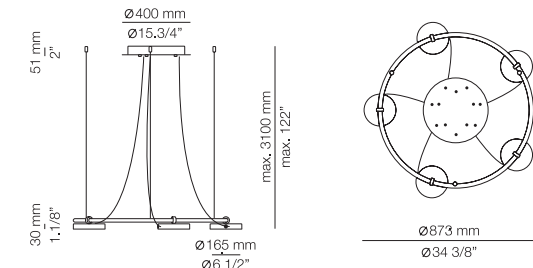

ARO **ARO_3542S - WITH SURFACE CANOPY**

FEATURES / CARACTERÍSTICAS
* LED 5x10W (2700K / Ang. 85° / >90 CRI / 24V)
100V - 277V / Typ 5x1106 lumens
Driver included / Dimmable 0-10V

FINISHES / ACABADOS
56 BLK

EURO €
2464

Product includes:
• 1 round canopy 113542263
• 1 unit of T-3542

123815262 Vegetation kit
Vegetation kit with artificial greenery included. Not waterproof.
Maximum 30kg

FINISHES / ACABADOS
26 BLK

EURO €
2046