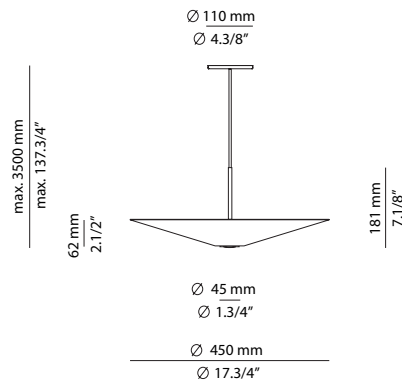

BELT

BEL_4145SL - WITH SURFACE CANOPY

FEATURES / CARACTERÍSTICAS

* LED 6,2W (Ang. 120° / >90 CRI 350mA)
230V / Driver included / Dimmable Triac

BEL_4145S-W (2700 Typ 725 lumens)
BEL_4145S-M (3000 Typ 763 lumens)

Product includes:

- 1 surface canopy 114125XX0
- 1 unit of T-4144 with textile cable
- 1 metal shade ($\varnothing$ 450mm) 114145XX3
- 1 driver / Dimmable Triac

FINISHES / ACABADOS

89 PL GRN
94 CHMP
96 ANT

EURO €

369
376
363

BEL_4145RL - WITH RECESSED CANOPY

FEATURES / CARACTERÍSTICAS

* LED 6,2W (Ang. 120° / >90 CRI 350mA)
230V / Remote driver included
Dimmable Triac

BEL_4145R-W (2700 Typ 725 lumens)
BEL_4145R-M (3000 Typ 763 lumens)

Product includes:

- 1 recessed canopy 113534XX2
- 1 unit of T-4144 with textile cable
- 1 metal shade ($\varnothing$ 450mm) 114145XX3
- 1 remote driver / Dimmable Triac

FINISHES / ACABADOS

Canopy: 71WH
89 PL GRN
94 CHMP
96 ANT

EURO €

352
358
347

$\varnothing$ 45mm drill on dropped ceiling
Orificio $\varnothing$ 45mm en falso techo

Possible shapes without glass shade:

BEL_4145SLG - WITH SURFACE CANOPY

FEATURES / CARACTERÍSTICAS

* LED 6,2W (Ang. 120° / >90 CRI 350mA)
230V / Driver included / Dimmable Triac

BEL_4145S-W (2700 Typ 725 lumens)
BEL_4145S-M (3000 Typ 763 lumens)

Product includes:

- 1 surface canopy 114125XX0
- 1 unit of T-4144 with textile cable
- 1 metal shade ($\varnothing$ 450mm) 114145XX3
- 1 glass shade + lens diffuser 114144000
- 1 driver / Dimmable Triac

FINISHES / ACABADOS

89 PL GRN
94 CHMP
96 ANT

EURO €

452
459
446

BEL_4145RLG - WITH RECESSED CANOPY

FEATURES / CARACTERÍSTICAS

* LED 6,2W (Ang. 120° / >90 CRI 350mA)
230V / Remote driver included
Dimmable Triac

BEL_4145R-W (2700 Typ 725 lumens)
BEL_4145R-M (3000 Typ 763 lumens)

Product includes: