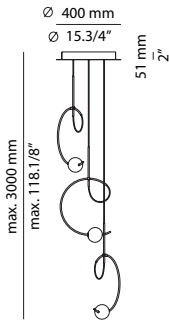

LOOP

LOO_R40S3 - WITH SURFACE CANOPY

Composition includes:

- 1 round canopy 113415XX6
- 3 units of T-4125 with textile cable
- 3 driver 671000094 / Dimmable Triac

FINISHES / ACABADOS

20 GLD M
26 BLK

EURO €

2111
1894