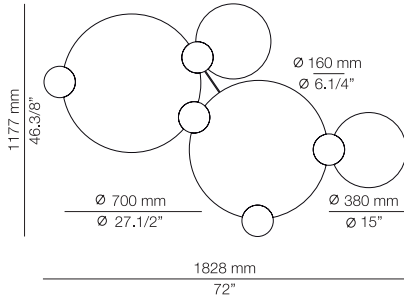

CIRC

CIR_3825S

FEATURES / CARACTERÍSTICAS

* LED 5x6,2W (2700K / Ang. 120° / >90 CRI 350mA) 230V / Typ 5x725 lumens
Driver included / Dimmable Triac
Glass shade and acoustic panel

Product includes:

- 1 unit of t-3825
- 1 driver 671000034
- 1 driver 671000091

FINISHES / ACABADOS

Canopy: 26 BLK
Acoustic Panel:
97 GR

EURO €

1839

CIRC

CIR_R12R4S - WITH RECESSED CANOPY