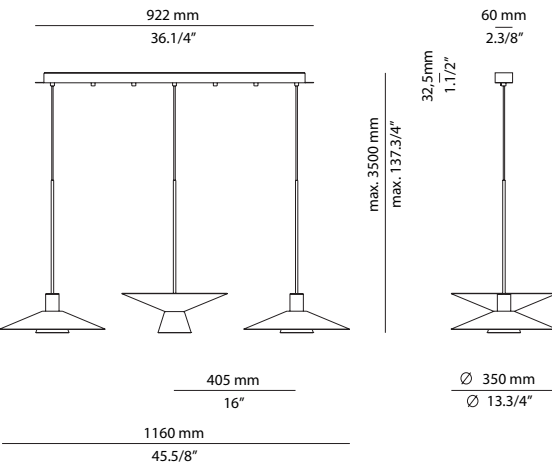

FINISHES / ACABADOS

- 89 PL GRN
- 94 CHMP
- 96 ANT

EURO €

- 1001
- 1030
- 948

Possible compositions shapes:

BELT

BEL_L92S3MG - WITH SURFACE CANOPY

Composition includes: