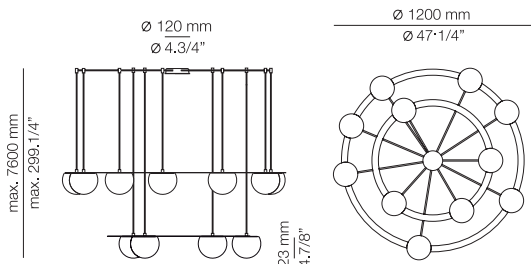

CIR_R12R1SP1MP - WITH RECESSED CANOPY

Composition includes:

- 1 round recessed canopy 113820263
- 1 unit of T-3815
- 1 unit of T-3816
- 4 remote drivers 671000091
- 1 remote driver 671000034

FINISHES / ACABADOS

Canopy: 26 BLK
Ring: 26 BLK
61 S GLD

EURO €

3074
3631

50mm drill on dropped ceiling
Orificio 50mm en falso techo