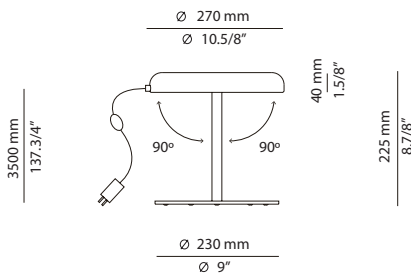

MOOD

MOO_4067 - TABLE SUPPORT