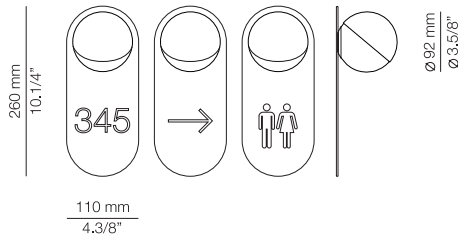

ALFI

ALF_3741R - WITH RECESSED CANOPY

FEATURES / CARACTERÍSTICAS

* LED 3W (2700K / Ang. 120° / >90 CRI 350mA) / 100V - 240V / Typ 350 lumens
Remote driver included / Non dimmable

FINISHES / ACABADOS

26 BLK
20 GLD M

EURO €

381
393

Product includes:

- 1 unit of A-3741
- 1 remote driver 671000073 / Non dimmable
- 1 glass shade with cap at 45° 113741XX1

Ø40 mm drill on dry wall
Orificio Ø40 mm en pared de pladur

Minimum order 13 units
Pedido mínimo 13 unidades