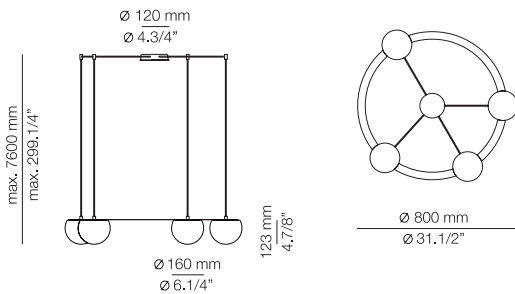

CP CIR_3815R - WITH RECESSED CANOPY

FEATURES / CARACTERÍSTICAS

* LED 4x6,2W (2700K / Ang. 120° / >90 CRI 350mA) 230V / Typ 4x725 lumens
Remote driver included / Dimmable Triac
Glass shade

FINISHES / ACABADOS

Canopy: 26 BLK
Ring: 26 BLK
61 S GLD

EURO €

1221
1416

Product includes:

- 1 round recessed canopy 113820263
- 1 unit of T-3815 + 2 remote drivers 671000091

50mm drill on dropped ceiling
Orificio 50mm en falso techo

CIRC

CIR_3816S - WITH SURFACE CANOPY