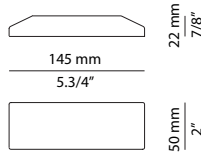

ALFI

ALF_R40S3A - WITH SURFACE CANOPY

FEATURES / CARACTERÍSTICAS

* LED 3x3W (2700K / Ang. 120° / >90 CRI 24V) / 230V / Typ 3x300 lumens
Driver included / Dimmable Triac

FINISHES / ACABADOS

Canopy: 26 BLK - 71 WH
Body: 26 BLK
20 GLD M

EURO €

1498
1543

Product includes:

- 1 single canopy 113415XX6
- 3 units of T-3744 with textile cable
- 1 driver 671000090 / Dimmable Triac
- 3 glass shades with cap 113741XX0

ARCO

ARC_4000X

IP
65

FEATURES / CARACTERÍSTICAS

* LED 12W (2700K / Ang. 120° / >90 CRI 24V) / 230V / Typ 1092 lumens
Remote driver included / Dimmable Triac

FINISHES / ACABADOS

96 ANT

EURO €

641

Product includes:

- 1 unit of A-4000X
- 1 remote driver 671000090 / Dimmable Triac

Direct light:

Indirect light:

114002960

Surface mounted canopy with IP/65 junction box. Fits driver.
Florón de superficie con caja de conexiones IP/65. Driver en el interior.

EURO €

139

ARC_4000X2

* LED 2x12W (2700K / Ang. 120° / >90 CRI 24V) / 230V / Typ 2x1092 lumens
Remote driver included / Dimmable Triac

FINISHES / ACABADOS

96 ANT

EURO €

1271

Product includes:

- 2 units of A-4000X
- 1 union Kit for two Arco 124002963
- 1 remote driver 671000090 / Dimmable Triac

Possible shapes: