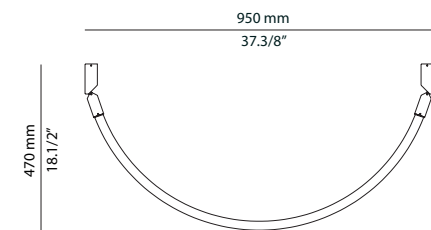

EURO €

139

Three recommended installations for optimal design (1150 mm, 950mm, 750mm)

Possible shapes:

ARC_4002X2

FEATURES / CARACTERÍSTICAS

* LED 2x12W (2700K / Ang. 120° / >90 CRI 24V) / 230V / Typ 2x 1092 lumens
Remote driver included / Dimmable Triac