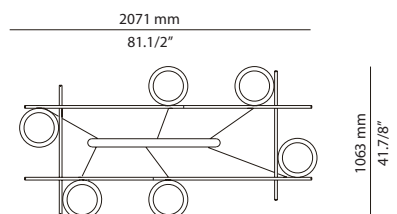

MOO_L92S2TV1 - WITH SURFACE CANOPY

Composition includes:

- 1 linear canopy 114063XX3
- 2 units of T-4063
- 3 drivers 671000052 / Dimmable 0-10V
- 2 union KIT 124062002

FINISHES / ACABADOS

- 74 WH
- 91 ND

EURO €

- 3008
- 3008