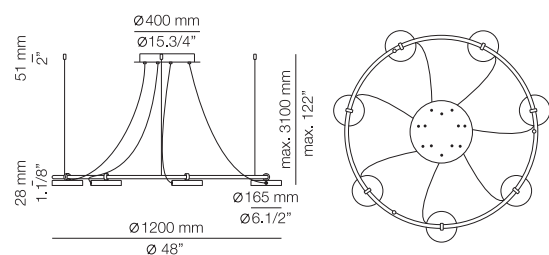

FEATURES / CARACTERÍSTICAS
* LED 7x10W (2700K / Ang. 85° / >90 CRI / 24V)
100V - 277V / Typ 7x1106 lumens
Driver included / Dimmable 0-10V

FINISHES / ACABADOS
56 BLK

EURO €
3168

Product includes:
• 1 round canopy 113542263
• 1 unit of T-3543

123815262 Vegetation kit
Vegetation kit with artificial greenery included. Not waterproof.
Maximum 30kg

FINISHES / ACABADOS
26 BLK

EURO €
2046