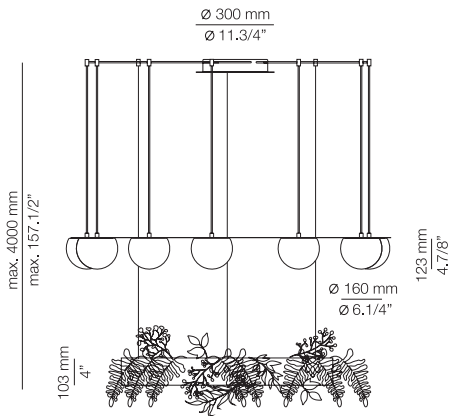

FINISHES / ACABADOS

Canopy: 26 BLK
Ring: 26 BLK
61 S GLD

EURO €

3074
3631

50mm drill on dropped ceiling
Orificio 50mm en falso techo

CIRC

CIR_R30S1MP1VK - WITH SURFACE CANOPY

FEATURES / CARACTERÍSTICAS