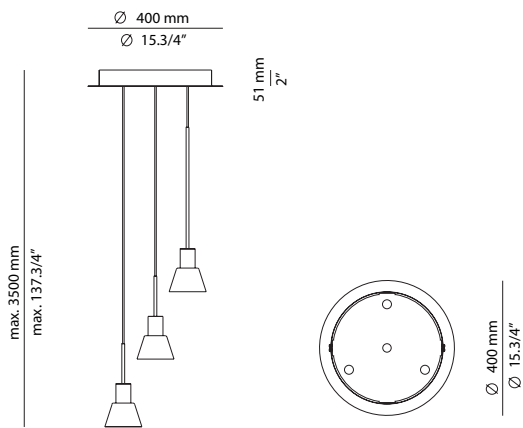

FINISHES / ACABADOS

- 89 PL GRN
- 94 CHMP
- 96 ANT

EURO €

- 1551
- 1598
- 1472

Possible compositions shapes:

BELT

BEL_R40S3G - WITH SURFACE CANOPY

Composition includes: