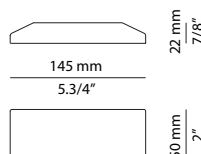

Product includes:

- 2 units of T-4002X
- 1 union Kit for two Arco 124002963
- 1 remote driver 671000090 / Dimmable Triac