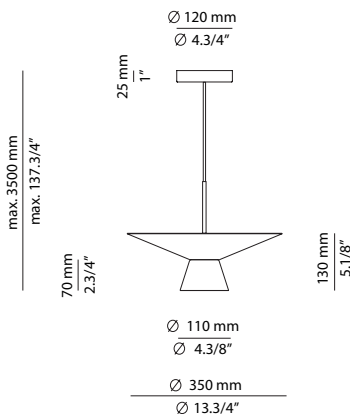

EURO €

341
331
336

Ø 45mm drill on dropped ceiling
Orificio Ø 45mm en falso techo

Possible shapes without glass shade:

BEL_4145SMG - WITH SURFACE CANOPY

FEATURES / CARACTERÍSTICAS

* LED 6,2W (Ang. 120° / >90 CRI 350mA)
230V / Driver included / Dimmable Triac

BEL_4145S-W (2700 Typ 725 lumens)
BEL_4145S-M (3000 Typ 763 lumens)

Product includes:

- 1 surface canopy 114125XX0
- 1 unit of T-4144 with textile cable
- 1 metal shade (Ø 350mm) 114145XX2
- 1 glass shade + lens diffuser 114144000
- 1 driver / Dimmable Triac

FINISHES / ACABADOS

89 PL GRN
94 CHMP
96 ANT

EURO €

436
442
430