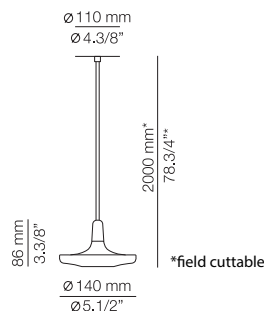

BUT_3302R - WITH RECESSED CANOPY

FEATURES / CARACTERÍSTICAS
* LED 9W (3000K / Ang. 45° / >90 CRI 350mA) / 230V / Typ 1096 lumens
Driver included / Dimmable Triac

FINISHES / ACABADOS
26 BLK
71 WH
93 GR LM

EURO €
418
418
436

Product includes:

- 1 recessed canopy 113534XX2
- 1 unit of T-3302 with metal rigid stem
- 1 driver 671000061 / Dimmable Triac

Ø 45mm drill on dropped ceiling
Orificio Ø 45mm en falso techo

Available until end of stock
Disponible hasta agotar existencias