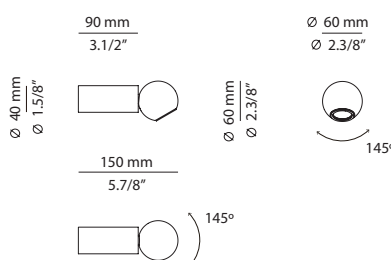

COMPASS

COM_4070S

FEATURES / CARACTERÍSTICAS

* LED 3W (Ang.38° / >90CRI / 350mA)
100V - 240V / Non Dimmable

FINISHES / ACABADOS

26 BLK
55 BG
59 TC

EURO €

334
334
334

A-4070-W (2700K Typ 285 lumens)
A-4070-M (3000K Typ 367 lumens)