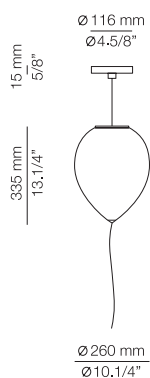

Ø 260 mm
Ø 10.1/4"

835 mm
32.7/8"

FEATURES / CARACTERÍSTICAS

LED up to 20W
E27 / 120V - 240V
Dimmable when using dim. lamps

FINISHES / ACABADOS

74 WH

EURO €

260

BALLOON

BAL_3055S - WITH SURFACE CANOPY

Ø 116 mm
Ø 4.5/8"

FEATURES / CARACTERÍSTICAS

LED up to 20W
E27 / 120V - 240V
Dimmable when using dim. lamps

FINISHES / ACABADOS

74 WH

EURO €