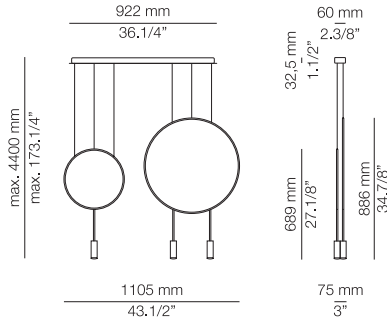

REVOLTA

REV_L92S1S1D - WITH SURFACE CANOPY

Composition includes:

- 1 linear canopy 113535XX3
- 1 unit of T-3635C
- 1 unit of T-3636C
- 2 drivers / Dimmable Triac

FINISHES / ACABADOS

Canopy: 26 BLK - 71 WH
Body: 26 BLK
Head: 26 BLK - 61 S GLD

EURO €

1230

Optional, not included:

- 1 acoustic panel 123635XX0X
- 1 acoustic panel 123636XX0X

123530XX3 (x3)

3 units of embedded optic lens 30°
3 unidades de la óptica encastrada 30°

FINISHES / ACABADOS

26 BLK
61 S GLD

EURO €

81

84