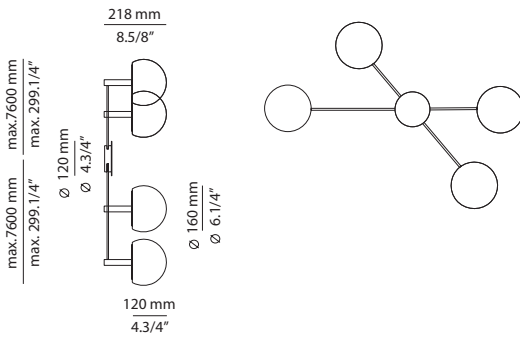

Composition includes:

- 1 round recessed canopy 113820263
- 4 units of A-3830C
- 2 remote drivers 671000091

FINISHES / ACABADOS

Canopy: 26 BLK
Body: 26 BLK

EURO €

1246

Ø 50mm drill on dry wall
Orificio Ø 50mm en pared de pladur

CIRC

CIR_R30S6S - WITH SURFACE CANOPY