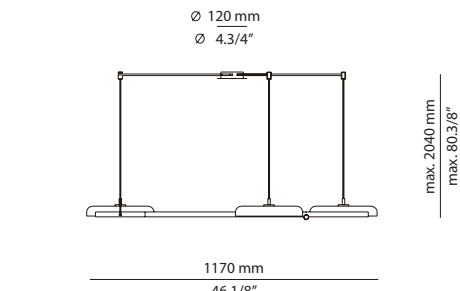

MOO_4063R - WITH RECESSED CANOPY

FEATURES / CARACTERÍSTICAS

* LED 3x19W (2700K / Ang.120° / >80CRI 24V) / 100V - 277V / Typ 3x1800 lumens
Driver included / Dimmable 0-10V

Product includes:

- 1 recessed canopy 113820XX3
- 1 unit of T-4063
- 2 remote drivers 671000052 / Dimmable 0-10V

FINISHES / ACABADOS

- 74 WH
- 91 ND