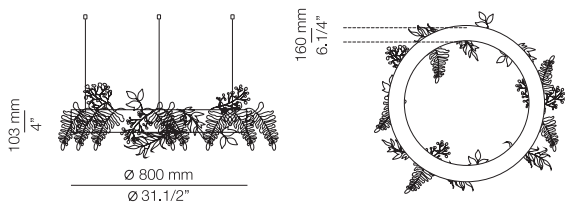

ARO **ARO_3541S - WITH SURFACE CANOPY**

FEATURES / CARACTERÍSTICAS
* LED 3x10W (2700K / Ang. 85° / >90 CRI 24V) / 230V / Typ 3x1106 lumens
Driver included / Dimmable Triac

FINISHES / ACABADOS
Canopy: 26 BLK - 74WH
Body: 56 BLK

EURO €
1282

Product includes:
• 1 surface canopy 113925XX2
• 1 unit of T-3541
• 1 driver 671000090 / Dimmable Triac

ARO_3541R - WITH RECESSED CANOPY

FEATURES / CARACTERÍSTICAS
* LED 3x10W (2700K / Ang. 85° / >90 CRI 24V) / 230V / Typ 3x1106 lumens
Remote driver included / Dimmable Triac

FINISHES / ACABADOS
Canopy: 26 BLK - 71WH
Body: 56 BLK

EURO €
1282

Product includes:
• 1 recessed canopy 113534XX2
• 1 unit of T-3541
• 1 remote driver 671000090 / Dimmable Triac

$\varnothing$ 60mm drill on dropped ceiling
Orificio $\varnothing$ 60mm en falso techo

ARO **ARO_3542S - WITH SURFACE CANOPY**

FEATURES / CARACTERÍSTICAS
* LED 5x10W (2700K / Ang. 85° / >90 CRI / 24V)
100V - 277V / Typ 5x1106 lumens
Driver included / Dimmable 0-10V

FINISHES / ACABADOS
56 BLK

EURO €
2464

Product includes:
• 1 round canopy 113542263
• 1 unit of T-3542

123815262 Vegetation kit
Vegetation kit with artificial greenery included. Not waterproof.
Maximum 30kg

FINISHES / ACABADOS
26 BLK

EURO €
2046

ARO **ARO_3543S - WITH SURFACE CANOPY**

FEATURES / CARACTERÍSTICAS
* LED 7x10W (2700K / Ang. 85° / >90 CRI / 24V)
100V - 277V / Typ 7x1106 lumens
Driver included / Dimmable 0-10V

FINISHES / ACABADOS
56 BLK

EURO €
3168

Product includes:
• 1 round canopy 113542263
• 1 unit of T-3543

123815262 Vegetation kit
Vegetation kit with artificial greenery included. Not waterproof.
Maximum 30kg

FINISHES / ACABADOS
26 BLK

EURO €
2046

ARO **ARO_R40S1M1L - WITH SURFACE CANOPY**

Composition includes:
• 1 round canopy 113542263
• 1 unit of T-3542
• 1 unit of T-3543
• 2 drivers / Dimmable 0-10V

FINISHES / ACABADOS
56 BLK

EURO €
5232