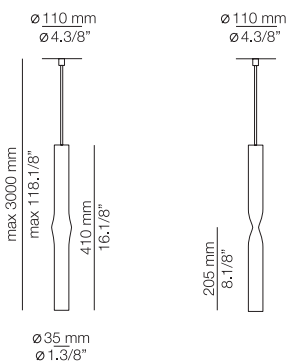

FEATURES / CARACTERÍSTICAS

* LED 6,2W (2700K / Ang. 80° / >90 CRI 350mA) / 230V / Typ 725 lumens
Remote driver included / Dimmable Triac

FINISHES / ACABADOS

Canopy: 26 BLK - 71WH
Shade: 61 S GLD
26 BLK
74 WH

EURO €

335
318
318

Product includes:

- 1 recessed canopy 113534XX2
- 1 unit of T-3735C with cable
- 1 remote driver 671000061 / Dimmable Triac

Ø 45mm drill on dropped ceiling / Orificio Ø 45mm en falso techo

REMOTE DRIVER DALI - 671000092

UPON REQUEST FOR / BAJO PEDIDO PARA T-3734 / T-3735 / T-3736
18W / 350mA / 230V / DALI Dimmable

EURO €

79

Ø 60mm drill on dropped ceiling / Orificio Ø 60mm en falso techo