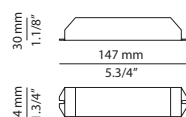

VOL_3536S - WITH SURFACE CANOPY

FEATURES / CARACTERÍSTICAS

* LED 3x6,2W (Ang. 80° / >90 CRI / 350mA)
230V / Driver included / Dimmable Triac

T-3536S-W (2700K Typ 3x725 lumens)
T-3536S-M (3000K Typ 3x763 lumens)

Product includes:

- 1 single canopy 113635XX0
- 1 unit of T-3536C

FINISHES / ACABADOS

Canopy: 26 BLK - 71 WH
Body: 26 BLK
Head: 26 BLK - 61 S GLD
Body & Head: 71 WH
Canopy, Body, Head: 87 AL F

EURO €

757
757
865

123530XX3 (x3)

3 units of embedded optic lens 30°
3 unidades de la óptica encastrada 30°

FINISHES / ACABADOS

26 BLK
61 S GLD
87 AL F

EURO €

81
84
81

VOL_3536R - WITH RECESSED CANOPY

FEATURES / CARACTERÍSTICAS

* LED 3x6,2W (Ang. 80° / >90 CRI / 350mA)
230V / Remote Driver included
Dimmable Triac

T-3536R-W (2700K Typ 3x725 lumens)
T-3536R-M (3000K Typ 3x763 lumens)

Product includes:

- 1 recessed canopy 113635XX0R
- 1 unit of T-3536C

FINISHES / ACABADOS

Canopy: 26 BLK - 71 WH
Body: 26 BLK
Head: 26 BLK - 61 S GLD
Body & Head: 71 WH

EURO €

757
757

Ø 50mm drill on dropped ceiling
Orificio Ø 50mm en falso techo

REMOTE DRIVER DALI - 671000092

18W / 350mA / 230V / DALI Dimmable
UPON REQUEST / BAJO PEDIDO

Ø 60mm drill on dropped ceiling
Orificio Ø 60mm en falso techo

EURO €

79