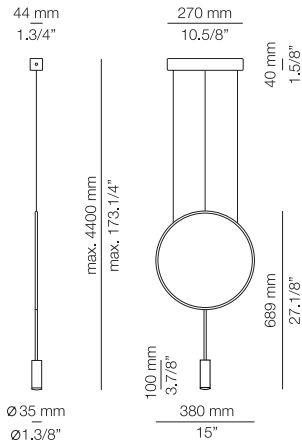

REVOLTA

REV_3635S - WITH SURFACE CANOPY

FEATURES / CARACTERÍSTICAS

*LED 6,2W (Ang. 80° / >90 CRI 350mA) / 230V
Driver included / Dimmable Triac

FINISHES / ACABADOS

Canopy: 26 BLK - 71 WH
Body: 26 BLK
Head: 26 BLK - 61 S GLD

EURO €

517

T-3635S-W (2700K Typ 725 lumens)
T-3635S-M (3000K Typ 763 lumens)

Product includes:

- 1 single canopy 113635XX0
- 1 unit of T-3635C

123635XX0 Acoustic panel

$\alpha_w = 0,4$ (Sound absorption indicator)
Ø 380 mm
95% Virgin wool, 5% polyamide

FINISHES / ACABADOS

Acoustic Fabric Panel:
82 BL - 83 EGP - 84 SLM

EURO €

298

Other finishes available, consult our offices

123635XX0A Acoustic panel

$\alpha_w = 0,25$ (Sound absorption indicator)
Ø 380 mm
60% recycled bottles (PET)

FINISHES / ACABADOS

Acoustic Foam Panel:
26 BLK

EURO €

125

Other finishes available, consult our offices

123530XX3

Embedded optic lens 30°
Óptica encastrada 30°

FINISHES / ACABADOS

26 BLK
61 S GLD

EURO €

27

28