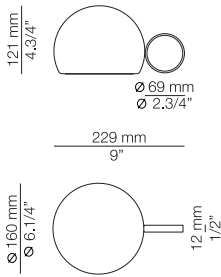

CIRC

CIR_3726X - OUTDOOR

FEATURES / CARACTERÍSTICAS
* LED 2,5W (3000K / Ang. 120° / >80 CRI
5200mAh) 230V / Typ 290 lumens
Polyethylene shade

FINISHES / ACABADOS
Indoor & Outdoor: 26 BLK
80 RT
Indoor only: 61 S GLD

EURO €
292
312
304

Product includes:
• 1 unit of M-3726X
• 1 charger kit 671000044

Li on battery / Three position dimming / Remote control
Battery charging time 8-10h / Battery life over 6h at maximum brightness