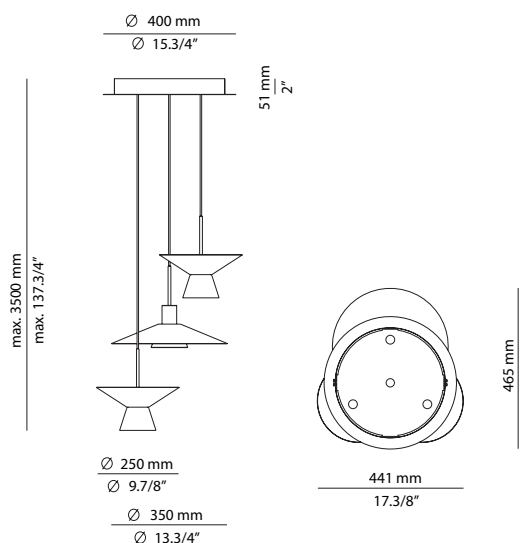

- 1564
- 1620
- 1442

BELT

BEL_R40S2SG1MG - WITH SURFACE CANOPY

Composition includes:

- 1 round canopy 113415XX6
- 3 units of T-4144 with textile cable
- 2 metal shades (Ø 250mm) 114145XX1
- 1 metal shade (Ø 350mm) 114145XX2
- 3 glass shades + lens diffusers 114144000
- 3 remote drivers / Dimmable Triac