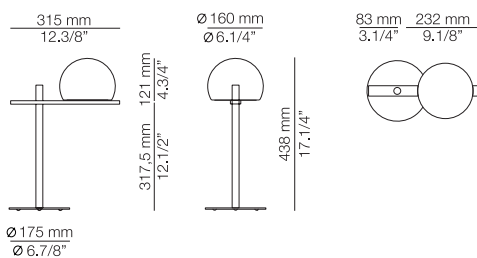

CIRC

CIR_3728 - INDOOR

FEATURES / CARACTERÍSTICAS
* LED 8W (2700K / Ang. 120° / >90 CRI)
230V / Typ 665 lumens
Glass shade
On/Off cord switch

FINISHES / ACABADOS
61 S GLD
26 BLK

EURO €
589
469

DIMMABLE UPON REQUEST / REGULABLE BAJO PEDIDO
Push button dimmer on the cord

EURO €
156

CIR_3728X - OUTDOOR

FEATURES
* LED 8W (2700K / Ang. 120° / >90 CRI)
230V / Typ 665 lumens / Dimmable Triac
Polyethylene shade

FINISHES / ACABADOS
26 BLK
80 RT

EURO €
454
474