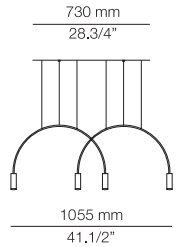

VOLTA

VOL_L73S2D - WITH SURFACE CANOPY

Composition includes:

- 1 linear canopy 113535XX1
- 2 units of T-3535C
- 2 drivers / Dimmable Triac

FINISHES / ACABADOS

Canopy: 26 BLK - 71 WH
Body: 26 BLK
Head: 26 BLK - 61 S GLD
Body & Head: 71 WH

EURO €
1188
1188

123530XX3 (x4)

4 units of embedded optic lens 30°
4 unidades de la óptica encastrada 30°

FINISHES / ACABADOS

26 BLK
61 S GLD

EURO €
108
112

VOL_L73R2D - WITH RECESSED CANOPY

Composition includes:

- 1 recessed canopy 113535XX1R
- 2 units of T-3535C
- 2 remote drivers / Dimmable Triac

FINISHES / ACABADOS

Canopy: 26 BLK - 71 WH
Body: 26 BLK
Head: 26 BLK - 61 S GLD
Body & Head: 71 WH

EURO €
1188
1188

Ø 50mm drill on dropped ceiling
Orificio Ø 50mm en falso techo