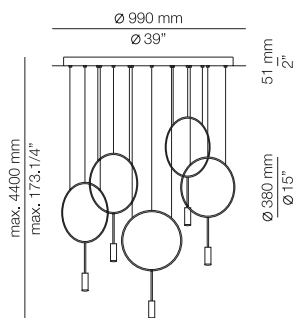

Composition includes:

- 1 round canopy 113535XX5
- 5 units of T-3635C
- 5 drivers / Dimmable Triac

FINISHES / ACABADOS

Canopy: 26 BLK - 71 WH
Body: 26 BLK
Head: 26 BLK - 61 S GLD

EURO €

3017

Optional, not included: