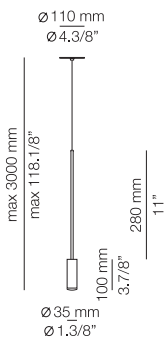

VOL_3534R - WITH RECESSED CANOPY

FEATURES / CARACTERÍSTICAS
* LED 6,2W (Ang. 80° / >90 CRI / 350mA)
230V / Remote driver included / Dimmable Triac

T-3534R-W (2700K Typ 725 lumens)
T-3534R-M (3000K Typ 763 lumens)

FINISHES / ACABADOS	EURO €
Canopy: 26 BLK - 71 WH	
Body: 26 BLK	
Head: 26 BLK - 61 S GLD	292
Body & Head: 71 WH	292

Product includes:

- 1 recessed canopy 113534XX2
- 1 unit of T-3534C with cable
- 1 remote driver 671000061 / Dimmable Triac

Ø45mm drill on dropped ceiling
Orificio Ø 45mm en falso techo

123530XX3	FINISHES / ACABADOS	EURO €
Embedded optic lens 30°	26 BLK	27
Óptica encastrada 30°	61 S GLD	28