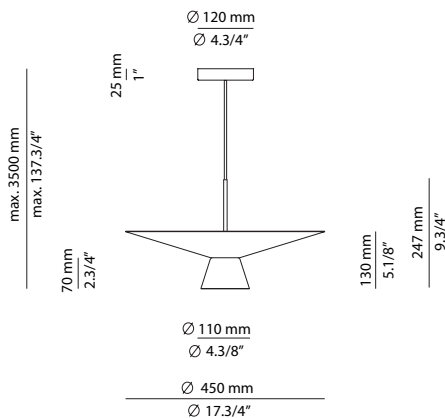

EURO €

352
358
347

$\varnothing$ 45mm drill on dropped ceiling
Orificio $\varnothing$ 45mm en falso techo

Possible shapes without glass shade:

BEL_4145SLG - WITH SURFACE CANOPY

FEATURES / CARACTERÍSTICAS

* LED 6,2W (Ang. 120° / >90 CRI 350mA)
230V / Driver included / Dimmable Triac

BEL_4145S-W (2700 Typ 725 lumens)
BEL_4145S-M (3000 Typ 763 lumens)

Product includes:

- 1 surface canopy 114125XX0
- 1 unit of T-4144 with textile cable
- 1 metal shade ($\varnothing$ 450mm) 114145XX3
- 1 glass shade + lens diffuser 114144000
- 1 driver / Dimmable Triac

FINISHES / ACABADOS

89 PL GRN
94 CHMP
96 ANT

EURO €

452
459
446