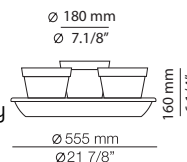

FLOWER POT SET

Ø180mm
124028XX5
Includes 3 flower pots + tray

FINISHES / ACABADOS
78 OX RED
96 ANT

EURO €
64
64