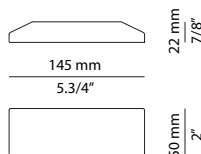

ALFI

ALF_R40S3A - WITH SURFACE CANOPY

FEATURES / CARACTERÍSTICAS

* LED 3x3W (2700K / Ang. 120° / >90 CRI 24V) / 230V / Typ 3x300 lumens
Driver included / Dimmable Triac

FINISHES / ACABADOS

Canopy: 26 BLK - 71 WH
Body: 26 BLK
20 GLD M

EURO €

1498
1543

Product includes:

- 1 single canopy 113415XX6
- 3 units of T-3744 with textile cable
- 1 driver 671000090 / Dimmable Triac
- 3 glass shades with cap 113741XX0

ARCO

ARC_4000X

IP
65

FEATURES / CARACTERÍSTICAS

* LED 12W (2700K / Ang. 120° / >90 CRI 24V) / 230V / Typ 1092 lumens
Remote driver included / Dimmable Triac

FINISHES / ACABADOS

96 ANT

EURO €

641

Product includes:

- 1 unit of A-4000X
- 1 remote driver 671000090 / Dimmable Triac

Direct light:

Indirect light:

114002960

Surface mounted canopy with IP/65 junction box. Fits driver.
Florón de superficie con caja de conexiones IP/65. Driver en el interior.

EURO €

139

ARC_4000X2

* LED 2x12W (2700K / Ang. 120° / >90 CRI 24V) / 230V / Typ 2x1092 lumens
Remote driver included / Dimmable Triac

FINISHES / ACABADOS

96 ANT

EURO €

1271

Product includes:

- 2 units of A-4000X
- 1 union Kit for two Arco 124002963
- 1 remote driver 671000090 / Dimmable Triac

Possible shapes: