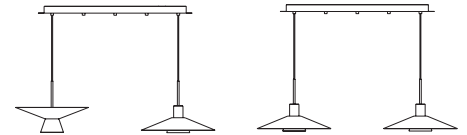

EURO €

- 1001
- 1030
- 948

Possible compositions shapes: