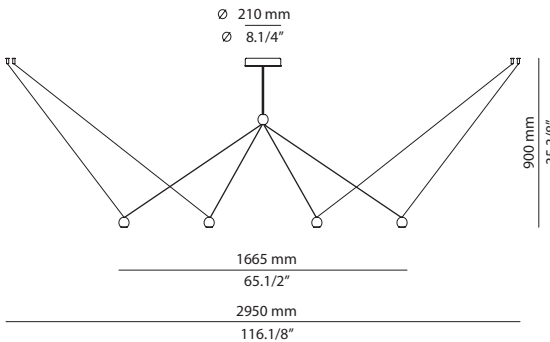

COMPASS

COM_R21S4 - WITH SURFACE CANOPY

1. **Composition includes:**
2. 1 single canopy 114074XX2
   - 4 units of T-4074
   - 2 drivers 671000087 / Dimmable Triac

FINISHES / ACABADOS	EURO €
26 BLK	1194
55 BG	1194
59 TC	1194