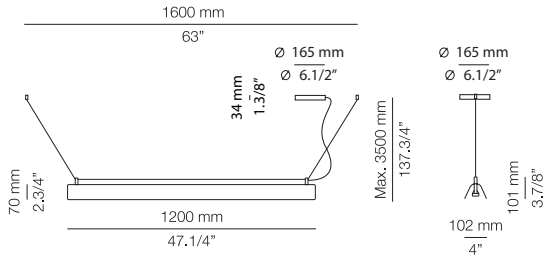

GADA

GAD_3925S - WITH SURFACE CANOPY

FEATURES / CARACTERÍSTICAS

* LED 33W (3000K / Ang. 90° / >90 CRI 500mA) / 230V / Typ 4725 lumens
Driver included / Dimmable Triac

Product includes:

- 1 single canopy 113925XX2
- 1 unit of T-3925
- 1 driver 671000080 / Dimmable Triac

FINISHES / ACABADOS

Shade: 74 WH
Textured vinyl shade:
50 MM
51 CT
52 WD

EURO €

659
716
716
716