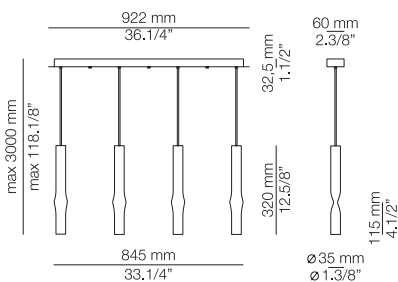

FLOW

FLO_L92S4S - WITH SURFACE CANOPY

Composition includes:

- 1 linear canopy 113415XX3
- 4 units of T-3734C with cable
- 2 drivers 671000034 / Dimmable Triac

FINISHES / ACABADOS

Canopy: 26 BLK - 71 WH
Shade: 61 S GLD
26 BLK
74 WH

EURO €

1234
1170
1170

Up to 3 additional FLOW can be added
Posibilidad de añadir hasta 3 FLOW