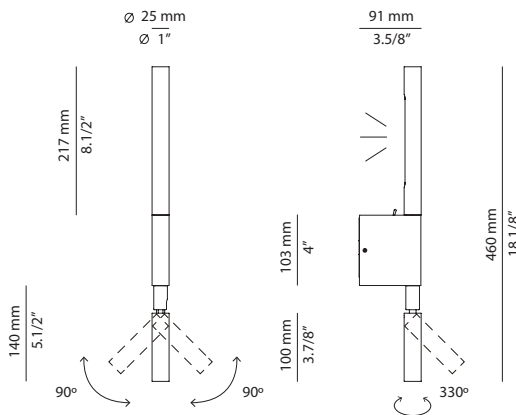

CANUT

CAN_3571

FEATURES / CARACTERÍSTICAS

* LED 3W (3000K / Ang. 50° / >90 CRI
350mA) / 100V - 240V
Typ 350 lumens
Non Dimmable
On/Off switch for reading light (2 circuits)

* LED 1W (3000K / Ang. 120° >80 CRI / 24V)
100V - 240V
Typ 150 lumens
Non Dimmable

FINISHES / ACABADOS

47 NI M
26 BLK
74 WH

EURO €

390
333
333

Chrome swivel on all the finishes
Rótula cromada en todos los acabados

CIRC

CIR_3702

IP
44

FEATURES / CARACTERÍSTICAS

* LED 10W (2700K / Ang. 120° / >90 CRI)
230V / Typ 870 lumens
Dimmable Triac

Product includes:

- 1 unit of A-3702
- 1 glass shade kit 113702001

FINISHES / ACABADOS

23 GR F
65 BR F

EURO €

406
406