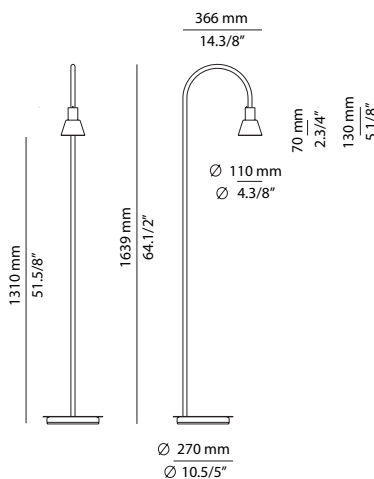

BEL_4148G

FEATURES / CARACTERÍSTICAS

- LED 6,2W (Ang. 120° / >90 CRI 350mA)
- 230V / Push button dimmer on the head

FINISHES / ACABADOS

- 89 PL GRN
- 94 CHMP
- 96 ANT

EURO €

- 702
- 718
- 689

Product includes:

- 1 unit of P-4148
- 1 glass shade + lens diffuser 114144000

Upon request:

- [3000K / Typ 763 lumens]
- Check lead time + extra cost