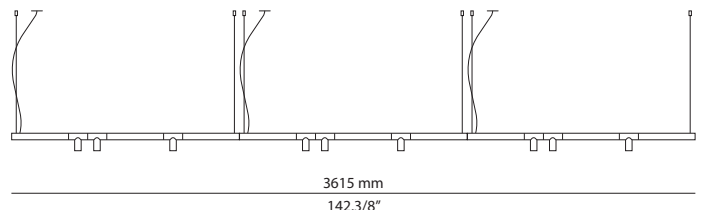

MORSE

MOR_3915S - WITH SURFACE CANOPY

FEATURES / CARACTERÍSTICAS
* LED 3x6,2W (2700K / Ang. 80° / >90 CRI 350mA) 230V / Typ 3x725 lumens
Driver included / Dimmable Triac

FINISHES / ACABADOS
Canopy: 26 BLK - 71 WH
Body: 26 BLK

EURO €
1001

1. **Product includes:**
2. 1 single canopy 113924XX0
   - 1 unit of T-3915
   - 1 driver 671000034 / Dimmable Triac

123530XX3 (x3)
3 units of embedded optic lens 30°
3 unidades de la óptica encastrada 30°

FINISHES / ACABADOS
26 BLK
EURO €
81

MOR_3915R - WITH RECESSED CANOPY

FEATURES / CARACTERÍSTICAS
* LED 3x6,2W (2700K / Ang. 80° / >90 CRI 350mA) 230V / Typ 3x725 lumens
Remote driver included / Dimmable Triac

FINISHES / ACABADOS
Canopy: 26 BLK - 71 WH
Body: 26 BLK

EURO €
974

1. **Product includes:**
2. 1 single canopy 113534XX2
   - 1 unit of T-3915
   - 1 remote driver 671000034 / Dimmable Triac

Ø 55mm drill on dropped ceiling
Orificio Ø 55mm en falso techo

123530XX3
3 units of embedded optic lens 30°
3 unidades de la óptica encastrada 30°

FINISHES / ACABADOS
26 BLK
EURO €
81

REMOTE DRIVER DALI - 671000092
18W / 350mA / 230V / DALI Dimmable
UPON REQUEST / BAJO PEDIDO

EURO €
79

Ø 60mm drill on dropped ceiling
Orificio Ø 60mm en falso techo

123915002
Union KIT for more than one Morse
KIT unión para más de una Morse

EURO €
18