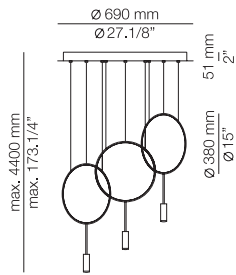

REVOLTA

REV_R7OS3S - WITH SURFACE CANOPY

Composition includes:

- 1 round canopy 113535XX4
- 3 units of T-3635C
- 3 drivers / Dimmable Triac

FINISHES / ACABADOS

Canopy: 26 BLK - 71 WH
Body: 26 BLK
Head: 26 BLK - 61 S GLD

EURO €

1975

Optional, not included:

- Up to 3 acoustic panels 123635XX0X

123530XX3 (x3)

3 units of embedded optic lens 30°
3 unidades de la óptica encastrada 30°

FINISHES / ACABADOS

26 BLK
61 S GLD

EURO €

81
84