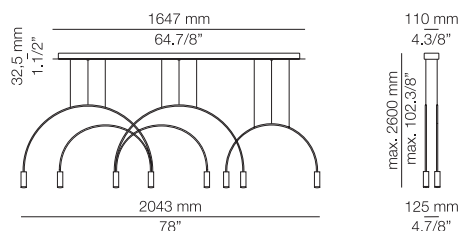

VOLTA

VOL_L165S1D2T - WITH SURFACE CANOPY

Composition includes:

- 1 linear canopy 113535XX7
- 1 unit of T-3535C
- 2 units of T-3536C
- 3 drivers / Dimmable Triac

FINISHES / ACABADOS

Canopy: 26 BLK - 71 WH
Body: 26 BLK
Head: 26 BLK - 61 S GLD
Body & Head: 71 WH

EURO €

2145
2145

123530XX3 (x8)

8 units of embedded optic lens 30°
8 unidades de la óptica encastrada 30°

FINISHES / ACABADOS

26 BLK
61 S GLD

EURO €

216
224