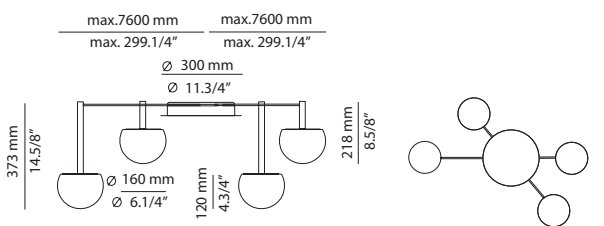

CIRC

CIR_R30S2S2M - WITH SURFACE CANOPY

Composition includes:

- 1 round canopy 113815263
- 2 units of t-3820C
- 2 units of t-3821C
- 2 drivers 671000091

FINISHES / ACABADOS

Canopy: 26 BLK
Body: 26 BLK

EURO €

1295

CIR_R12R2S2M - WITH RECESSED CANOPY