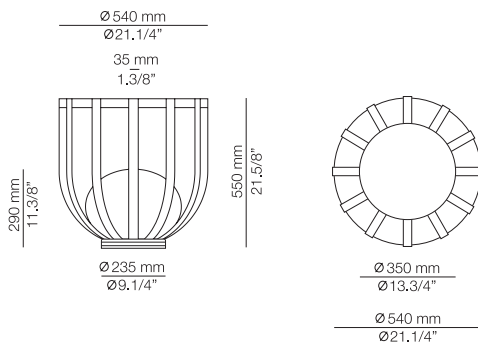

BOLS

BOL_4028X - OUTDOOR

IP
65

FEATURES / CARACTERÍSTICAS
* LED 10W (2700K / Ang. 120° / >90 CRI)
230V / Typ 870 lumens
Dimmable Triac

FINISHES / ACABADOS
78 OX RED
96 ANT

EURO €
1003
1003

TABLE KIT

124028XX2
Polypropylene flower
pot + metal table top
Maximum 5kg

FINISHES / ACABADOS
78 OX RED
96 ANT

EURO €
112
112

FLOWER POT SET

Ø160mm
124028XX4
Includes 3 flower pots + tray

FINISHES / ACABADOS
78 OX RED
96 ANT

EURO €
60
60

FLOWER POT SET

Ø180mm
124028XX5
Includes 3 flower pots + tray

FINISHES / ACABADOS
78 OX RED
96 ANT

EURO €
64
64

VEGETATION KIT

124028XX7
Artificial greenery

FINISHES / ACABADOS
78 OX RED
96 ANT

EURO €
822
822

**BOLT DOWN FLOOR BASE KIT
KIT ANCLAJE A SUELO**

124027XX6
Metal base

FINISHES / ACABADOS
78 OX RED
96 ANT

EURO €
100
100