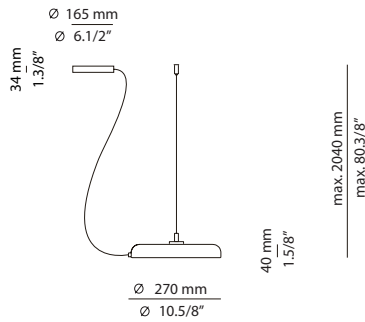

MOOD

MOO_4064S - WITH SURFACE CANOPY