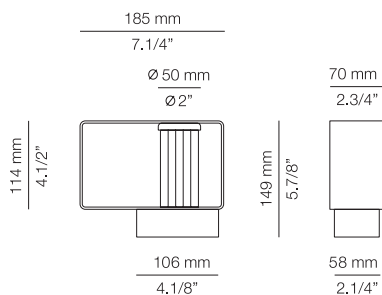

FRAME

FRA_4054X - OUTDOOR

IP
65

FEATURES / CARACTERÍSTICAS

* LED 6,2W (3000K / Ang. 70° / >90 CRI 350mA) / 100V - 240V / Typ 725 lumens
Non Dimmable / Hard wired (no plug)
Transparent pyrex glass

FINISHES / ACABADOS

96 ANT

EURO €
358

FRAME

FRA_4055X - OUTDOOR