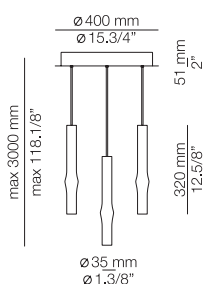

FINISHES / ACABADOS

Canopy: 26 BLK - 71 WH
Shade: 61 S GLD
26 BLK
74 WH

EURO €

1234
1170
1170

Up to 3 additional FLOW can be added
Posibilidad de añadir hasta 3 FLOW

FLOW

FLO_R40S3S - WITH SURFACE CANOPY

Composition includes: