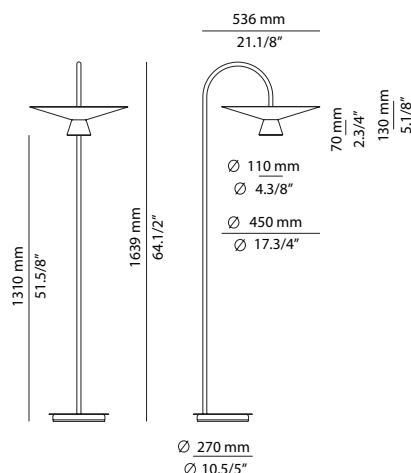

BEL_4149MG

FEATURES / CARACTERÍSTICAS

* LED 6,2W (Ang. 120° / >90 CRI 350mA)
230V / Push button dimmer on the head

Product includes:

- 1 unit of P-4148
- 1 metal shade (Ø 350mm) 114145XX2
- 1 glass shade + lens diffuser 114144000

BEL_4149L

FEATURES / CARACTERÍSTICAS

* LED 6,2W (Ang. 120° / >90 CRI 350mA)
230V / Push button dimmer on the head

Product includes:

- 1 unit of P-4148
- 1 metal shade (Ø 450mm) 114145XX3

Uppon request:

(3000K / Typ 763 lumens)
Check lead time + extra cost

FINISHES / ACABADOS

- 89 PL GRN
- 94 CHMP
- 96 ANT

EURO €

- 712
- 732
- 697

Possible shapes without glass shade:

BEL_4149LG

FEATURES / CARACTERÍSTICAS

* LED 6,2W (Ang. 120° / >90 CRI 350mA)
230V / Push button dimmer on the head