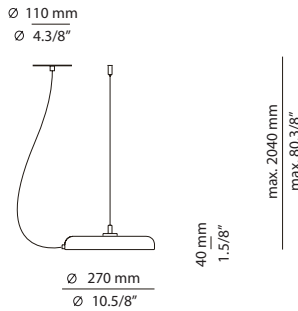

MOOD

MOO_4064S - WITH SURFACE CANOPY

FEATURES / CARACTERÍSTICAS

* LED 19W (2700K / Ang.120° / >80CRI 24V) / 230V / Typ 1800 lumens
Driver included / Dimmable Triac

FINISHES / ACABADOS

74 WH
91 ND

EURO €

474
474

Product includes:

- 1 surface canopy 113925XX2
- 1 unit of T-4064
- 1 driver 671000090 / Dimmable Triac

MOO_4064R - WITH RECESSED CANOPY

FEATURES / CARACTERÍSTICAS

* LED 19W (2700K / Ang.120° / >80CRI 24V) / 230V / Typ 1800 lumens
Remote driver included / Dimmable Triac

FINISHES / ACABADOS

74 WH
91 ND

EURO €

474
474

Product includes:

- 1 recessed canopy 113534XX2
- 1 unit of T-4064
- 1 remote driver 671000090 / Dimmable Triac

$\varnothing$ 60mm drill on dropped ceiling
Orificio $\varnothing$ 60mm en falso techo

MOOD

MOO_4062S - WITH SURFACE CANOPY

FEATURES / CARACTERÍSTICAS

* LED 2x19W (2700K / Ang.120° / >80CRI 24V) / 230V / Typ 2x1800 lumens
Driver included / Dimmable Triac

FINISHES / ACABADOS

74 WH
91 ND

EURO €

1038
1038

Product includes:

- 1 surface canopy 113815XX3
- 1 unit of T-4062
- 2 drivers 671000090 / Dimmable Triac

MOO_4062R - WITH RECESSED CANOPY

FEATURES / CARACTERÍSTICAS

* LED 2x19W (2700K / Ang.120° / >80CRI 24V) / 230V / Typ 2x1800 lumens
Remote driver included / Dimmable Triac

FINISHES / ACABADOS

74 WH
91 ND

EURO €

927
927

Product includes:

- 1 recessed canopy 113820XX3
- 1 unit of T-4062
- 2 remote drivers 671000090 / Dimmable Triac

$\varnothing$ 60mm drill on dropped ceiling
Orificio $\varnothing$ 60mm en falso techo

MOO_L92S2D - WITH SURFACE CANOPY

Composition includes:

- 1 linear canopy 114063XX3
- 2 units of T-4062
- 1 driver 671000053 / Dimmable 0-10V
- 1 union KIT 124062002

FINISHES / ACABADOS

74 WH
91 ND

EURO €

1795
1795