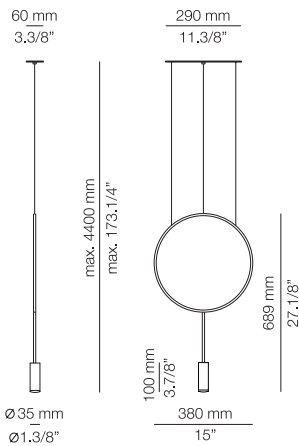

REV_3635R - WITH RECESSED CANOPY

FEATURES / CARACTERÍSTICAS

*LED 6,2W (Ang. 80° / >90 CRI 350mA) / 230V
Remote driver included / Dimmable Triac

FINISHES / ACABADOS

Canopy: 26 BLK - 71 WH
Body: 26 BLK
Head: 26 BLK - 61 S GLD

EURO €

517

T-3635R-W (2700K Typ 725 lumens)
T-3635R-M (3000K Typ 763 lumens)

Product includes:

- 1 recessed canopy 113635XX0R
- 1 unit of T-3635C

Ø 50mm drill on dropped ceiling
Orificio Ø 50mm en falso techo

123635XX0 Acoustic panel

$\alpha_w = 0,4$ (Sound absorption indicator)
Ø 380 mm
95% Virgin wool, 5% polyamide

FINISHES / ACABADOS

Acoustic Fabric Panel:
82 BL - 83 EGP - 84 SLM

EURO €

298

Other finishes available, consult our offices

123635XX0A Acoustic panel

$\alpha_w = 0,25$ (Sound absorption indicator)
Ø 380 mm
60% recycled bottles (PET)

FINISHES / ACABADOS

Acoustic Foam Panel:
26 BLK

EURO €

125

Other finishes available, consult our offices

123530XX3

Embedded optic lens 30°
Óptica encastrada 30°

FINISHES / ACABADOS

26 BLK
61 S GLD

EURO €

27

28

REMOTE DRIVER DALI - 671000092

18W / 350mA / 230V / DALI Dimmable
UPON REQUEST / BAJO PEDIDO

EURO €

79

Ø 60mm drill on dropped ceiling
Orificio Ø 60mm en falso techo