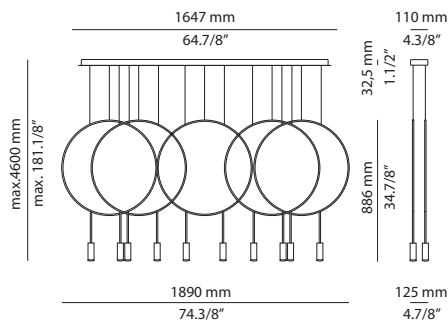

REVOLTA

REV_L165S5D - WITH SURFACE CANOPY

Composition includes:

- 1 linear canopy 113535XX7
- 5 units of T-3636C
- 5 drivers / Dimmable Triac

FINISHES / ACABADOS

Canopy: 26 BLK - 71 WH
Body: 26 BLK
Head: 26 BLK - 61 S GLD

EURO €

3284

Optional, not included:

- Up to 5 acoustic panels 123636XX0X

123530XX3 (x10)

10 units of embedded optic lens 30°
10 unidades de la óptica encastrada 30°

FINISHES / ACABADOS

26 BLK
61 S GLD

EURO €

270

280