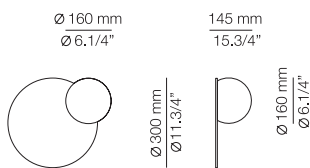

IP
44

FEATURES / CARACTERÍSTICAS

* LED 10W (2700K / Ang. 120° / >90 CRI)
230V / Typ 870 lumens
Dimmable Triac

Product includes:

- 1 unit of A-3702
- 1 glass shade kit 113702001

FINISHES / ACABADOS

23 GR F
65 BR F

EURO €

406
406