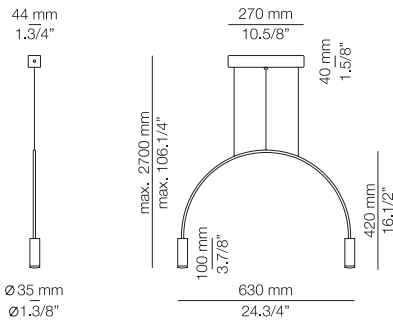

VOLTA

60 mm
3.3/8"

Ø 35 mm
Ø 1.3/8"

VOL_3535S - WITH SURFACE CANOPY

FEATURES / CARACTERÍSTICAS

* LED 2x6,2W (Ang. 80° / >90 CRI / 350mA)
230V / Driver included / Dimmable Triac

T-3535S-W (2700K Typ 2x725 lumens)
T-3535S-M (3000K Typ 2x763 lumens)

Product includes:

- 1 single canopy 113635XX0
- 1 unit of T-3535C

FINISHES / ACABADOS

Canopy: 26 BLK - 71 WH
Body: 26 BLK
Head: 26 BLK - 61 S GLD
Body & Head: 71 WH
Canopy, Body, Head: 87 AL F

EURO €

582
582
646

123530XX3 (x2)

2 units of embedded optic lens 30°
2 unidades de la óptica encastrada 30°

FINISHES / ACABADOS

26 BLK
61 S GLD
87 AL F

EURO €

54
56
54

VOL_3535R - WITH RECESSED CANOPY

FEATURES / CARACTERÍSTICAS

* LED 2x6,2W (Ang. 80° / >90 CRI / 350mA)
230V / Remote Driver included
Dimmable Triac

T-3535R-W (2700K Typ 2x725 lumens)
T-3535R-M (3000K Typ 2x763 lumens)

Product includes:

- 1 recessed canopy 113635XX0R
- 1 unit of T-3535C

FINISHES / ACABADOS

Canopy: 26 BLK - 71 WH
Body: 26 BLK
Head: 26 BLK - 61 S GLD
Body & Head: 71 WH

EURO €

582
582

Ø 50mm drill on dropped ceiling
Orificio Ø 50mm en falso techo

REMOTE DRIVER DALI - 671000092

18W / 350mA / 230V / DALI Dimmable
UPON REQUEST / BAJO PEDIDO

Ø 60mm drill on dropped ceiling
Orificio Ø 60mm en falso techo

EURO €

79

VOLTA

Ø 35 mm
Ø 1.3/8"

60 mm
3.3/8"

Ø 35 mm
Ø 1.3/8"

VOL_3536S - WITH SURFACE CANOPY

FEATURES / CARACTERÍSTICAS

* LED 3x6,2W (Ang. 80° / >90 CRI / 350mA)
230V / Driver included / Dimmable Triac

T-3536S-W (2700K Typ 3x725 lumens)
T-3536S-M (3000K Typ 3x763 lumens)

Product includes:

- 1 single canopy 113635XX0
- 1 unit of T-3536C

FINISHES / ACABADOS

Canopy: 26 BLK - 71 WH
Body: 26 BLK
Head: 26 BLK - 61 S GLD
Body & Head: 71 WH
Canopy, Body, Head: 87 AL F

EURO €

757
757
865

123530XX3 (x3)

3 units of embedded optic lens 30°
3 unidades de la óptica encastrada 30°

FINISHES / ACABADOS