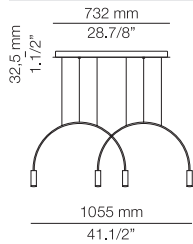

VOLTA

VOL_L73S2D - WITH SURFACE CANOPY

Composition includes:

- 1 linear canopy 113535XX1
- 2 units of T-3535C
- 2 drivers / Dimmable Triac

FINISHES / ACABADOS

Canopy: 26 BLK - 71 WH
Body: 26 BLK
Head: 26 BLK - 61 S GLD
Body & Head: 71 WH

EURO €
1188
1188

123530XX3 (x4)

4 units of embedded optic lens 30°
4 unidades de la óptica encastrada 30°

FINISHES / ACABADOS

26 BLK
61 S GLD

EURO €
108
112

VOL_L73R2D - WITH RECESSED CANOPY

Composition includes:

- 1 recessed canopy 113535XX1R
- 2 units of T-3535C
- 2 remote drivers / Dimmable Triac

FINISHES / ACABADOS

Canopy: 26 BLK - 71 WH
Body: 26 BLK
Head: 26 BLK - 61 S GLD
Body & Head: 71 WH

EURO €
1188
1188

Ø 50mm drill on dropped ceiling
Orificio Ø 50mm en falso techo