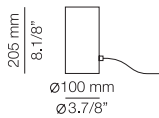

CYLS

CYL_3906

FEATURES / CARACTERÍSTICAS

LED up to 20W / E27 / 230V
On/Off cord switch

FINISHES / ACABADOS

26 BLK
55 BG

EURO €

167
167