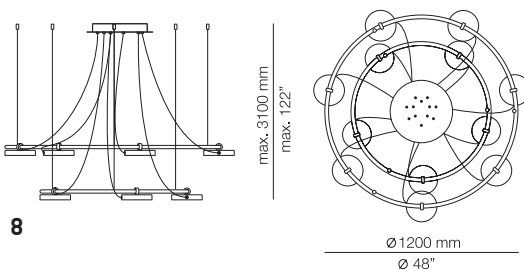

ARO **ARO_R40S1M1L - WITH SURFACE CANOPY**

Composition includes:
• 1 round canopy 113542263
• 1 unit of T-3542
• 1 unit of T-3543
• 2 drivers / Dimmable 0-10V

FINISHES / ACABADOS
56 BLK

EURO €
5232