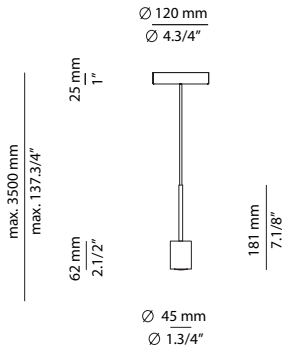

BELT

BEL_4144S - WITH SURFACE CANOPY

FEATURES / CARACTERÍSTICAS
* LED 6,2W (Ang. 120° / >90 CRI 350mA)
230V / Driver included / Dimmable Triac

BEL_4144S-W (2700 Typ 725 lumens)
BEL_4144S-M (3000 Typ 763 lumens)

FINISHES / ACABADOS	EURO €
89 PL GRN	276
94 CHMP	279
96 ANT	272

1. **Product includes:**
2. 1 surface canopy 114125XX0
   - 1 unit of T-4144 with textile cable
   - 1 driver / Dimmable Triac