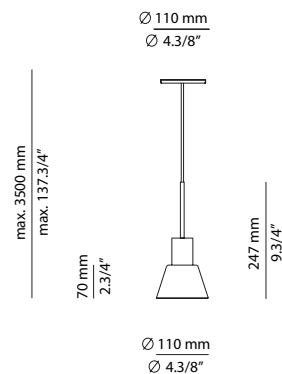

BEL_4144RG - WITH RECESSED CANOPY

FEATURES / CARACTERÍSTICAS
* LED 6,2W (Ang. 120° / >90 CRI 350mA)
230V / Remote driver included
Dimmable Triac

BEL_4144R-W (2700 Typ 725 lumens)
BEL_4144R-M (3000 Typ 763 lumens)

FINISHES / ACABADOS	EURO €
Canopy: 71WH	
Body: 89 PL GRN	342
94 CHMP	344
96 ANT	339

1. **Product includes:**
2. 1 recessed white canopy 113534712
   - 1 unit of T-4144 with textile cable
   - 1 glass shade + lens diffuser 114144000
   - 1 remote driver / Dimmable Triac

Ø 45mm drill on dropped ceiling
Orificio Ø 45mm en falso techo