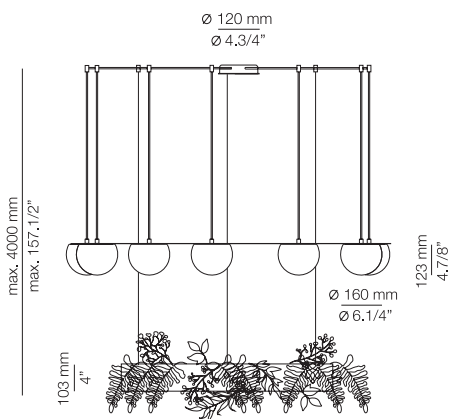

CIR_R12R1MP1VK - WITH RECESSED CANOPY

FEATURES / CARACTERÍSTICAS

* LED 7x6,2W (2700K / Ang. 120° / >90 CRI 350mA) 230V / Typ 7x725 lumens
Remote driver included / Dimmable Triac
Glass shade

FINISHES / ACABADOS

Canopy: 26 BLK
Ring: 26 BLK
61 S GLD

EURO €

3987
4349

Product includes:

- 1 round recessed canopy 113820263
- 1 unit of T-3816
- 2 remote drivers 671000091
- 1 remote driver 671000034
- 1 vegetation KIT 123815262 with artificial greenery included.
- Not waterproof / Maximum 30kg

800 mm
31.1/2"
1200 mm
47.1/4"