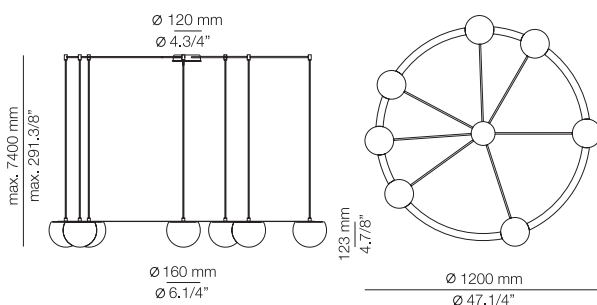

CIR_3816R - WITH RECESSED CANOPY

FEATURES / CARACTERÍSTICAS

* LED 7x6,2W (2700K / Ang. 120° / >90 CRI 350mA) 230V / Typ 7x725 lumens
Remote driver included / Dimmable Triac
Glass shade

FINISHES / ACABADOS

Canopy: 26 BLK
Ring: 26 BLK
61 S GLD

EURO €

1941
2303

Product includes:

- 1 round recessed canopy 113820263
- 1 unit of T-3816
- 2 remote drivers 671000091 + 1 driver 671000034

50mm drill on dropped ceiling
Orificio 50mm en falso techo