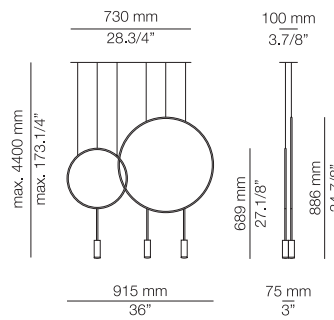

REV_L73R1S1D - WITH RECESSED CANOPY

Composition includes:

- 1 recessed canopy 113535XX1R
- 1 unit of T-3635C
- 1 unit of T-3636C
- 2 remote drivers / Dimmable Triac

FINISHES / ACABADOS

Canopy: 26 BLK - 71 WH
Body: 26 BLK
Head: 26 BLK - 61 S GLD

EURO €

1230

Optional, not included:

- 1 acoustic panel 123635XX0X
- 1 acoustic panel 123636XX0X

Ø 50mm drill on dropped ceiling
Orificio Ø 50mm en falso techo

123530XX3 (x3)

3 units of embedded optic lens 30°
3 unidades de la óptica encastrada 30°

FINISHES / ACABADOS

26 BLK
61 S GLD

EURO €

81
84