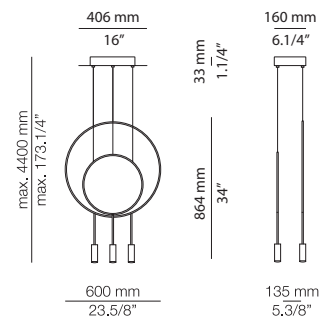

REVOLTA

REV_L40S1S1D - WITH SURFACE CANOPY

Composition includes:

- 1 linear canopy 113635XX2
- 1 unit of T-3635C
- 1 unit of T-3636C
- 2 drivers / Dimmable Triac

FINISHES / ACABADOS

Canopy: 26 BLK - 71 WH
Body: 26 BLK
Head: 26 BLK - 61 S GLD

EURO €

1173

Optional, not included:

- 1 acoustic panel 123635XX0X
- 1 acoustic panel 123636XX0X

123530XX3 (x3)

3 units of embedded optic lens 30°
3 unidades de la óptica encastrada 30°

FINISHES / ACABADOS

26 BLK
61 S GLD

EURO €

81

84