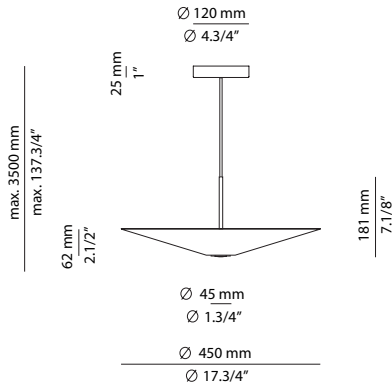

BELT

BEL_4145SL - WITH SURFACE CANOPY

FEATURES / CARACTERÍSTICAS

* LED 6,2W (Ang. 120° / >90 CRI 350mA)
230V / Driver included / Dimmable Triac

BEL_4145S-W (2700 Typ 725 lumens)
BEL_4145S-M (3000 Typ 763 lumens)

Product includes:

- 1 surface canopy 114125XX0
- 1 unit of T-4144 with textile cable
- 1 metal shade ($\varnothing$ 450mm) 114145XX3
- 1 driver / Dimmable Triac

FINISHES / ACABADOS

89 PL GRN
94 CHMP
96 ANT

EURO €

369
376
363