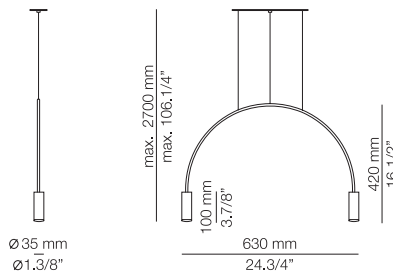

60 mm
3.3/8"

Ø 35 mm
Ø 1.3/8"

VOL_3535S - WITH SURFACE CANOPY

FEATURES / CARACTERÍSTICAS

* LED 2x6,2W (Ang. 80° / >90 CRI / 350mA)
230V / Driver included / Dimmable Triac

T-3535S-W (2700K Typ 2x725 lumens)
T-3535S-M (3000K Typ 2x763 lumens)

Product includes:

- 1 single canopy 113635XX0
- 1 unit of T-3535C

FINISHES / ACABADOS

Canopy: 26 BLK - 71 WH
Body: 26 BLK
Head: 26 BLK - 61 S GLD
Body & Head: 71 WH
Canopy, Body, Head: 87 AL F

EURO €

582
582
646

123530XX3 (x2)

2 units of embedded optic lens 30°
2 unidades de la óptica encastrada 30°

FINISHES / ACABADOS

26 BLK
61 S GLD
87 AL F

EURO €

54
56
54

VOL_3535R - WITH RECESSED CANOPY

FEATURES / CARACTERÍSTICAS

* LED 2x6,2W (Ang. 80° / >90 CRI / 350mA)
230V / Remote Driver included
Dimmable Triac

T-3535R-W (2700K Typ 2x725 lumens)
T-3535R-M (3000K Typ 2x763 lumens)

Product includes:

- 1 recessed canopy 113635XX0R
- 1 unit of T-3535C

FINISHES / ACABADOS

Canopy: 26 BLK - 71 WH
Body: 26 BLK
Head: 26 BLK - 61 S GLD
Body & Head: 71 WH

EURO €

582
582

Ø 50mm drill on dropped ceiling
Orificio Ø 50mm en falso techo

REMOTE DRIVER DALI - 671000092

18W / 350mA / 230V / DALI Dimmable
UPON REQUEST / BAJO PEDIDO

Ø 60mm drill on dropped ceiling
Orificio Ø 60mm en falso techo

EURO €

79