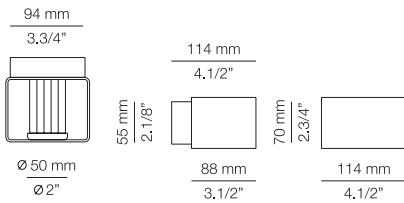

FRAME

FRA_4050 - INDOOR

FEATURES / CARACTERÍSTICAS

* LED 6,2W (3000K / Ang. 70° / >90 CRI 350mA) / 100V - 240V / Typ 725 lumens
Non Dimmable
Transparent pyrex glass

FINISHES / ACABADOS

96 ANT

EURO €
285