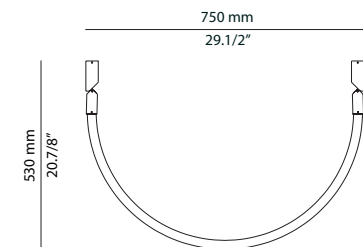

EURO €

139

Three recommended installations for optimal design (1150 mm, 950mm, 750mm)

Possible shapes:

ARC_4002X2

FEATURES / CARACTERÍSTICAS

* LED 2x12W (2700K / Ang. 120° / >90 CRI 24V) / 230V / Typ 2x 1092 lumens
Remote driver included / Dimmable Triac