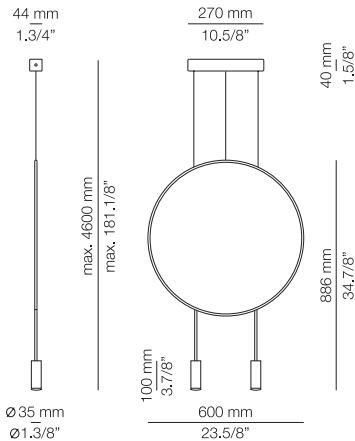

REVOLTA

REV_3636S - WITH SURFACE CANOPY

FEATURES / CARACTERÍSTICAS

* LED 2x6,2W (Ang. 80° / >90 CRI
350mA) / 230V
Driver included / Dimmable Triac

FINISHES / ACABADOS

Canopy: 26 BLK - 71 WH
Body: 26 BLK
Head: 26 BLK - 61 S GLD

EURO €

689

T-3636S-W (2700K Typ 2x725 lumens)
T-3636S-M (3000K Typ 2x763 lumens)

Product includes:

- 1 single canopy 113635XX0
- 1 unit of T-3636C

123636XX0 Acoustic panel

$\alpha_w = 0,4$ (Sound absorption indicator)
Ø 600 mm
95% Virgin wool, 5% polyamide

FINISHES / ACABADOS

Acoustic Fabric Panel:
82 BL - 83 EGP - 84 SLM

EURO €

385

Other finishes available, consult our offices

123636XX0A Acoustic panel

$\alpha_w = 0,25$ (Sound absorption indicator)
Ø 600 mm
60% recycled bottles (PET)

FINISHES / ACABADOS

Acoustic Foam Panel:
26 BLK

EURO €

167

Other finishes available, consult our offices

123530XX3 (x2)

2 units of embedded optic lens 30°
2 unidades de la óptica encastrada 30°

FINISHES / ACABADOS

26 BLK
61 S GLD

EURO €

54

56