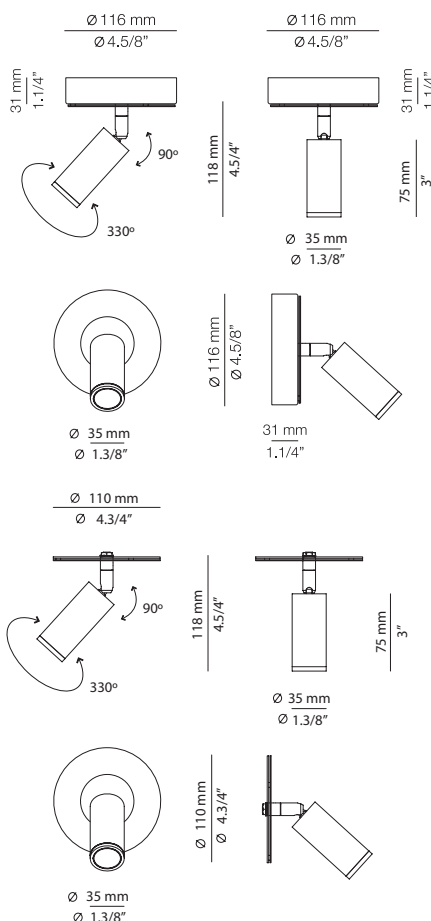

VOLTA

VOL_3533S - WITH SURFACE CANOPY

FEATURES / CARACTERÍSTICAS

* LED 6,2W (Ang. 30° / >90 CRI / 350mA)
100V - 240V

FINISHES / ACABADOS

26 BLK

EURO €

225

Driver included / Non Dimmable

Additional 80° optic lens included

VOL_3533S-W (2700K Typ 725 lumens)

VOL_3533S-M (3000K Typ 763 lumens)

Product includes:

- 1 single canopy 113740262
- 1 unit of A-3533 or t-3533
- 1 driver 671000038 / Non Dimmable

VOL_3533R - WITH RECESSED CANOPY

FEATURES / CARACTERÍSTICAS

* LED 6,2W (Ang. 30° / >90 CRI / 350mA)
230V

FINISHES / ACABADOS

26 BLK

EURO €

172

Remote driver included / Dimmable Triac

Additional 80° optic lens included

VOL_3533R-W (2700K Typ 725 lumens)

VOL_3533R-M (3000K Typ 763 lumens)

Product includes:

- 1 unit of A-3533 or t-3533
- 1 remote driver 671000061 / Dimmable Triac

Ø 55mm drill on dropped ceiling
Orificio Ø 55mm en falso techo