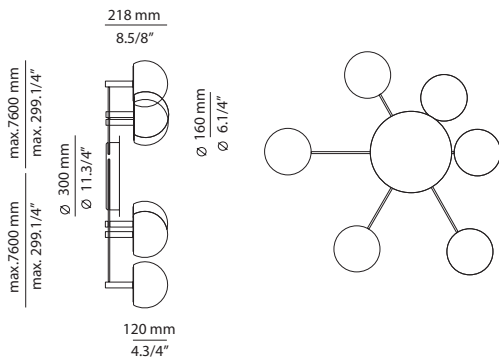

Composition includes:

- 1 round canopy 113815263
- 6 units of A-3830C
- 2 drivers 671000034

FINISHES / ACABADOS

Canopy: 26 BLK
Body: 26 BLK

EURO €

1889