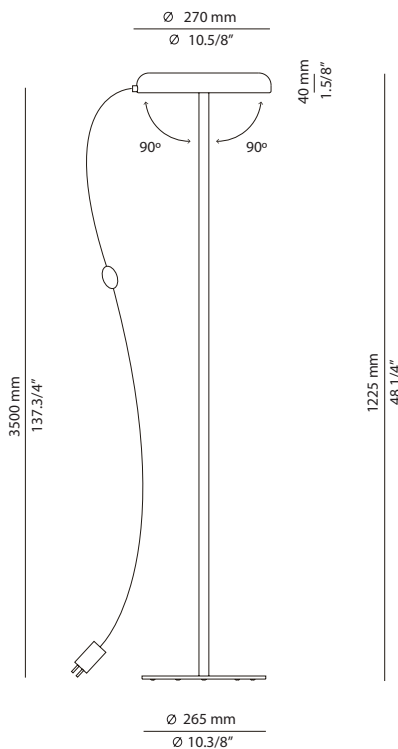

MOOD

MOO_4068 - FLOOR SUPPORT