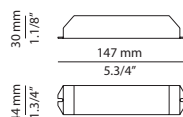

REMOTE DRIVER DALI - 671000092

18W / 350mA / 230V / DALI Dimmable
UPON REQUEST / BAJO PEDIDO

EURO €

79

Ø 60mm drill on dropped ceiling
Orificio Ø 60mm en falso techo