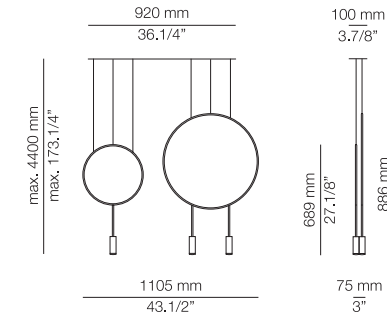

REV_L92R1S1D - WITH RECESSED CANOPY

Composition includes:

- 1 recessed canopy 113535XX3R
- 1 unit of T-3635C
- 1 unit of T-3636C
- 2 remote drivers / Dimmable Triac

FINISHES / ACABADOS

Canopy: 26 BLK - 71 WH
Body: 26 BLK
Head: 26 BLK - 61 S GLD

EURO €

1230

Optional, not included:

- 1 acoustic panel 123635XX0X
- 1 acoustic panel 123636XX0X

Ø 50mm drill on dropped ceiling
Orificio Ø 50mm en falso techo