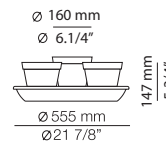

EURO €
 1003
 1003

TABLE KIT

124028XX2
 Polypropylene flower
 pot + metal table top
 Maximum 5kg

FINISHES / ACABADOS
 78 OX RED
 96 ANT

EURO €
 112
 112

FLOWER POT SET

Ø160mm
 124028XX4
 Includes 3 flower pots + tray