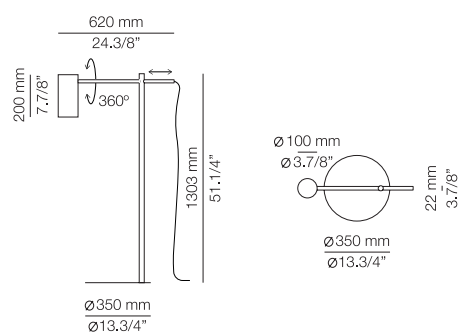

CYLS

CYL_3908

FEATURES / CARACTERÍSTICAS

LED up to 20W / E27 / 230V
On/Off cord switch

FINISHES / ACABADOS

26 BLK
55 BG

EURO €

528
528

Product includes:

- 1 unit of p-3908
- 1 metal base 113908XX2

CYL_3908P