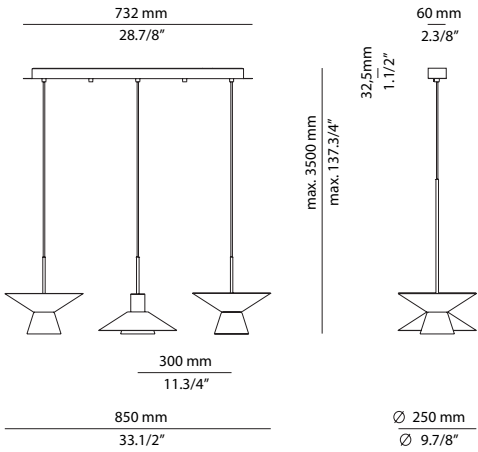

FINISHES / ACABADOS

Canopy: 71WH
89 PL GRN
94 CHMP
96 ANT

\varnothing 45mm drill on dropped ceiling
Orificio \varnothing 45mm en falso techo

Possible shapes with glass shade:

BELT

BEL_L73S3SG - WITH SURFACE CANOPY