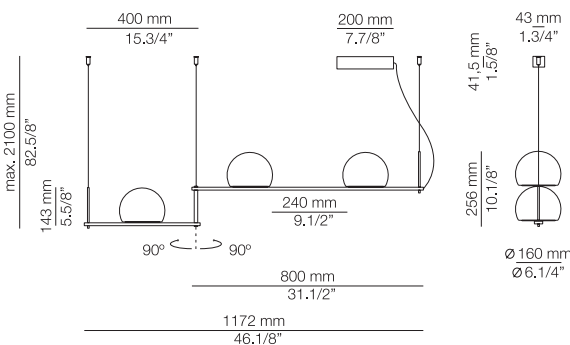

FINISHES / ACABADOS

Canopy: 26 BLK - 71 WH
Body: 61 S GLD
26 BLK

EURO €

677
584

Ø 50mm drill on dropped ceiling
Orificio Ø 50mm en falso techo

CIRC

CIR_3716S - WITH SURFACE CANOPY

FEATURES / CARACTERÍSTICAS