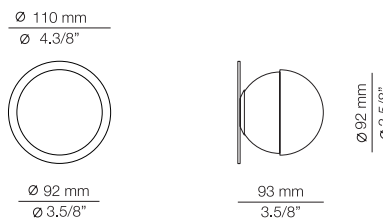

FEATURES / CARACTERÍSTICAS

* LED 3W (2700K / Ang. 120° / >90 CRI 350mA) / 100V - 240V / Typ 350 lumens
Remote driver included / Non dimmable

FINISHES / ACABADOS

26 BLK
20 GLD M

EURO €

270
284

Product includes:

- 1 unit of A-3740 or t-3740
- 1 remote driver 671000073 / Non dimmable
- 1 glass shade with cap 113741XX0

Ø40 mm drill on dry wall
Orificio Ø40 mm en pared de pladur