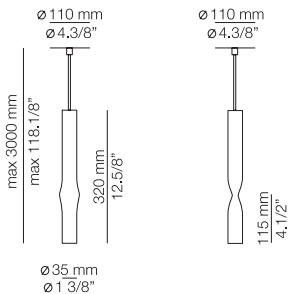

FEATURES / CARACTERÍSTICAS

* LED 6,2W (2700K / Ang. 80° / >90 CRI 350mA) / 230V / Typ 725 lumens
Remote driver included / Dimmable Triac

FINISHES / ACABADOS

Canopy: 26 BLK - 71WH
Shade: 61 S GLD
26 BLK
74 WH

EURO €

314
298
298

Product includes:

- 1 recessed canopy 113534XX2
- 1 unit of T-3734C with cable
- 1 remote driver 671000061 / Dimmable Triac

Ø 45mm drill on dropped ceiling / Orificio Ø 45mm en falso techo

REMOTE DRIVER DALI - 671000092

UPON REQUEST FOR / BAJO PEDIDO PARA -3734 / T-3735 / T-3736
18W / 350mA / 230V / DALI Dimmable

EURO €

79

Ø 60mm drill on dropped ceiling / Orificio Ø 60mm en falso techo