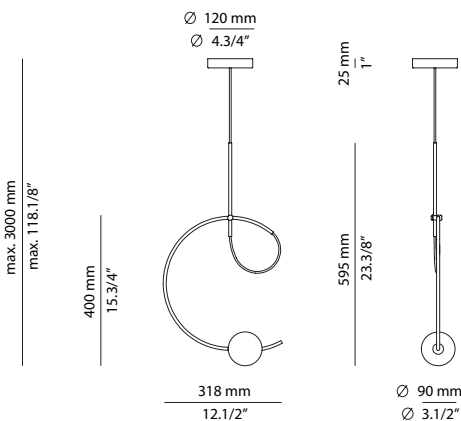

LOOP

LOO_4125S - WITH SURFACE CANOPY

FEATURES / CARACTERÍSTICAS

* LED 6W (2700K / Ang. 120° / >90 CRI 24V) / 230V / Typ 1026 lumens
Driver included / Dimmable Triac

Product includes:

- 1 surface canopy 114125XX0
- 1 unit of T-4125 with textile cable
- 1 driver 671000094 / Dimmable Triac

FINISHES / ACABADOS

20 GLD M
26 BLK

EURO €

517
498