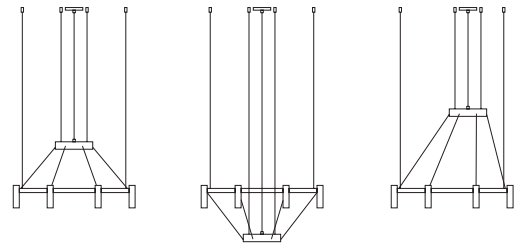

Product includes:

- 1 round canopy 113805263
- 1 unit of T-3805
- 1 driver included / Dimmable 0-10V

FINISHES / ACABADOS

Canopy: 26 BLK
Body: 26 BLK
Head: 26 BLK
61 S GLD

EURO €

2016
2184

Possible shapes / compositions