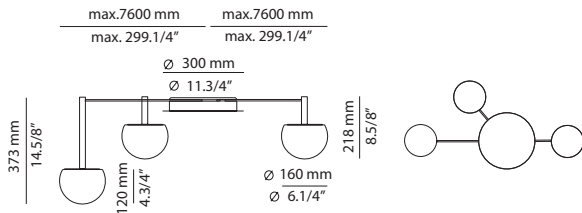

CIRC

CIR_R30S2S1M - WITH SURFACE CANOPY

Composition includes:

- 1 round canopy 113815263
- 2 units of t-3820C
- 1 unit of t-3821C
- 1 driver 671000034

FINISHES / ACABADOS

Canopy: 26 BLK
Body: 26 BLK

EURO €

993

CIR_R12R2S1M - WITH RECESSED CANOPY