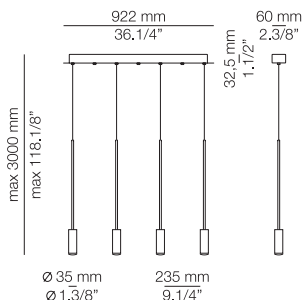

VOLTA

VOL_L92S4S - WITH SURFACE CANOPY

Composition includes:

- 1 linear canopy 113415XX3
- 4 units of T-3534C with cable
- 2 drivers 671000034 / Dimmable Triac

Up to 3 additional VOLTA can be added
Posibilidad de añadir hasta 3 VOLTA

FINISHES / ACABADOS	EURO €
Canopy: 26 BLK - 71 WH	
Body: 26 BLK	
Head: 26 BLK - 61 S GLD	1146
Body & Head: 71 WH	1146

123530XX3 (x4)	FINISHES / ACABADOS	EURO €
4 units of embedded optic lens 30°	26 BLK	108
4 unidades de la óptica encastrada 30°	61 S GLD	112