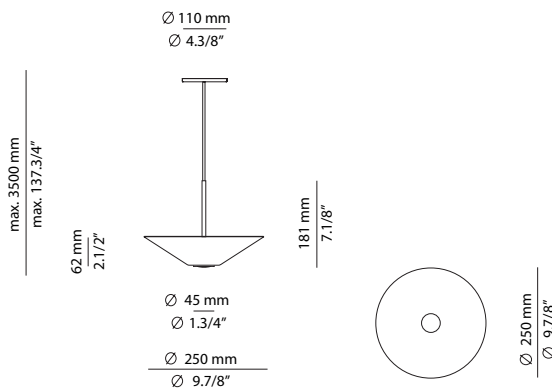

BEL_4145RS - WITH RECESSED CANOPY

FEATURES / CARACTERÍSTICAS

* LED 6,2W (Ang. 120° / >90 CRI 350mA)
230V / Remote driver included
Dimmable Triac

BEL_4145R-W (2700 Typ 725 lumens)
BEL_4145R-M (3000 Typ 763 lumens)

Product includes:

- 1 recessed white canopy 113534712
- 1 unit of T-4144 with textile cable
- 1 metal shade (Ø 250mm) 114145XX1
- 1 remote driver / Dimmable Triac

FINISHES / ACABADOS

Canopy: 71WH
Body: 89 PL GRN
94 CHMP
96 ANT

EURO €

321
326
317

Ø 45mm drill on dropped ceiling
Orificio Ø 45mm en falso techo

Possible shapes without glass shade:

BEL_4145SSG - WITH SURFACE CANOPY