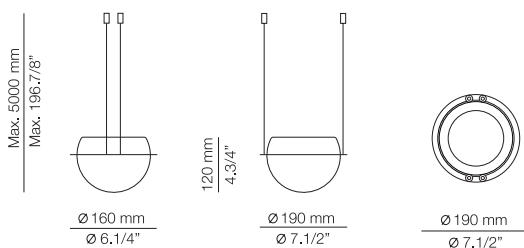

CIRC

123815263 - SUSPENSION FLOWER POT KIT

FEATURES / CARACTERÍSTICAS

Flower pot KIT for greenery in black anthracite polyethylene. Plants not included.
Waterproof / Maximum 1,5kg

FINISHES / ACABADOS

26 BLK ANT

EURO €

188

KIT de vegetación para plantas. Plantas no incluidas.
Maceta de polietileno negro antracita.
Resistente al agua / Máximo 1,5kg