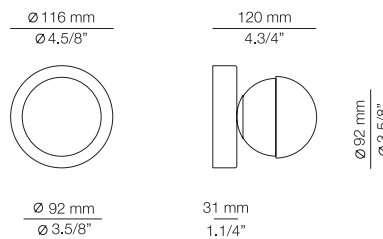

 Ø40 mm drill on dry wall
Orificio Ø40 mm en pared de pladur

ALFI

ALF_3740AS - WITH SURFACE CANOPY

FEATURES / CARACTERÍSTICAS

* LED 3W (2700K / Ang. 120° / >90 CRI 350mA) / 100V -240V / Typ 350 lumens
Driver included / Non dimmable