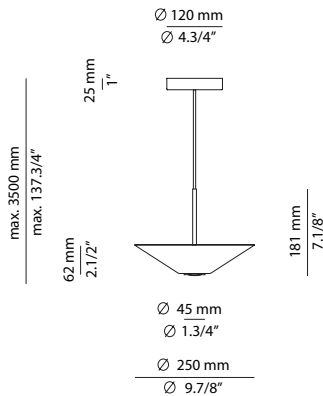

BELT

BEL_4145SS - WITH SURFACE CANOPY

FEATURES / CARACTERÍSTICAS

* LED 6,2W (Ang. 120° / >90 CRI 350mA)
230V / Driver included / Dimmable Triac

BEL_4145S-W (2700 Typ 725 lumens)
BEL_4145S-M (3000 Typ 763 lumens)

Product includes:

- 1 surface canopy 114125XX0
- 1 unit of T-4144 with textile cable
- 1 metal shade (Ø 250mm) 114145XX1
- 1 driver / Dimmable Triac

FINISHES / ACABADOS

89 PL GRN
94 CHMP
96 ANT

EURO €

338
344
333