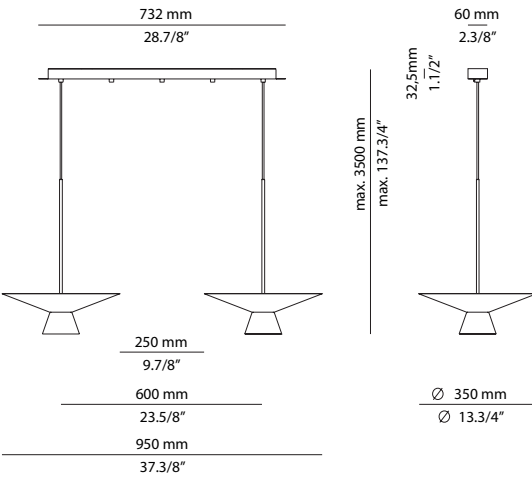

FINISHES / ACABADOS

- 89 PL GRN
- 94 CHMP
- 96 ANT

EURO €

- 1329
- 1363
- 1274

BELT

BEL_L73S2MG - WITH SURFACE CANOPY

Composition includes:

- 1 linear canopy 113415XX1
- 2 units of T-4144 with textile cable
- 2 metal shades (Ø 350mm) 114145XX2
- 2 glass shades + lens diffusers 114144000
- 2 remote drivers / Dimmable Triac