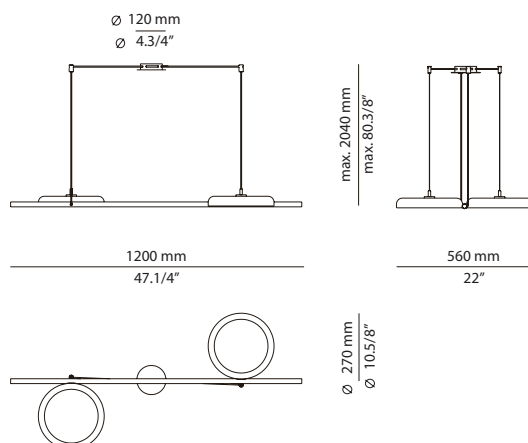

FEATURES / CARACTERÍSTICAS

* LED 2x19W (2700K / Ang.120° / >80CRI 24V) / 230V / Typ 2x1800 lumens
Remote driver included / Dimmable Triac

FINISHES / ACABADOS

74 WH
91 ND

EURO €

927
927

Product includes:

- 1 recessed canopy 113820XX3
- 1 unit of T-4062
- 2 remote drivers 671000090 / Dimmable Triac

$\varnothing$ 60mm drill on dropped ceiling
Orificio $\varnothing$ 60mm en falso techo