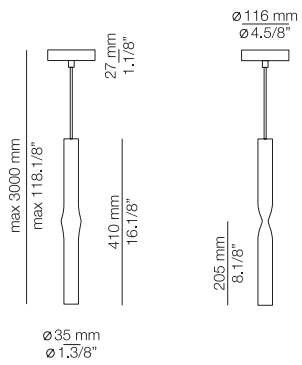

FLOW

FLO_3735S - WITH SURFACE CANOPY

FEATURES / CARACTERÍSTICAS

* LED 6,2W (2700K / Ang. 80° / >90 CRI 350mA) / 100V - 240V / Typ 725 lumens
Driver included / Non dimmable

FINISHES / ACABADOS

Canopy: 26 BLK - 71WH
Shade: 61 S GLD
26 BLK
74 WH

EURO €

347
330
330

Product includes:

- 1 single canopy 113534XX0
- 1 unit of T-3735C with cable
- 1 driver 671000038 / Non Dimmable

FLO_3735R - WITH RECESSED CANOPY