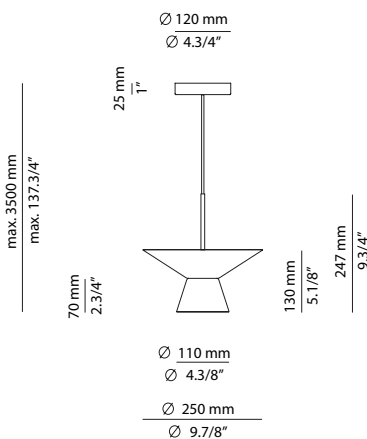

FEATURES / CARACTERÍSTICAS

* LED 6,2W (Ang. 120° / >90 CRI 350mA)
230V / Driver included / Dimmable Triac

BEL_4145S-W (2700 Typ 725 lumens)
BEL_4145S-M (3000 Typ 763 lumens)

Product includes:

- 1 surface canopy 114125XX0
- 1 unit of T-4144 with textile cable
- 1 metal shade (Ø 250mm) 114145XX1
- 1 glass shade + lens diffuser 114144000
- 1 driver / Dimmable Triac

FINISHES / ACABADOS

89 PL GRN
94 CHMP
96 ANT

EURO €

421
427
416