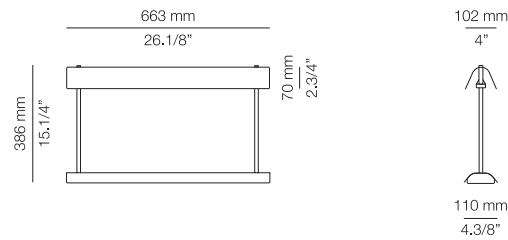

GADA

GAD_3927

FEATURES / CARACTERÍSTICAS

* LED 22W (3000K / Ang. 90° / >90 CRI 500mA) / 230V / Typ 3150 lumens
On/Off switch on the base

FINISHES / ACABADOS

Shade: 74 WH
Textured vinyl shade:
50 MM
51 CT
52 WD

EURO €

572
608
608
608