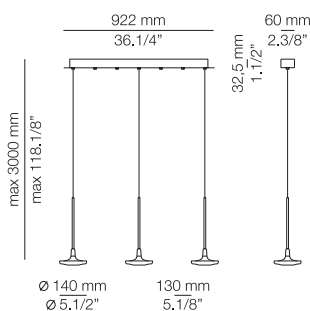

BUTTON

BUT_L92S3 - WITH SURFACE CANOPY

Composition includes:

- 1 linear canopy 113415XX3
- 3 units of T-3302C with cable
- 3 drivers 671000061 / Dimmable Triac

FINISHES / ACABADOS
Canopy: 26 BLK - 71WH
Body: 26 BLK
71 WH
93 GR LM

EURO €
1252
1252
1297

Up to 4 additional BUTTON can be added
Posibilidad de añadir hasta 4 BUTTON

Available until end of stock
Disponible hasta agotar existencias