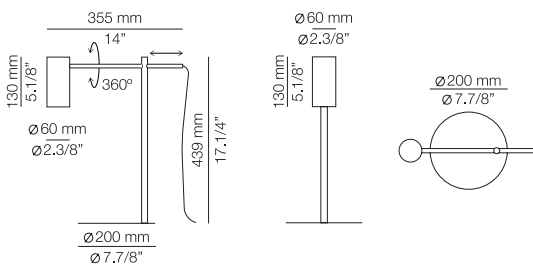

CYLS

CYL_3906

FEATURES / CARACTERÍSTICAS

LED up to 20W / E27 / 230V
On/Off cord switch

FINISHES / ACABADOS

26 BLK
55 BG

EURO €

167
167

CYL_3906P

FEATURES / CARACTERÍSTICAS

LED up to 20W / E27 / 230V
On/Off cord switch
Translucent polyester shade

FINISHES / ACABADOS

Shade: 27 WH
Body: 26 BLK
55 BG

EURO €

286
286

Product includes:

- 1 unit of M-3906
- 1 white pearl shade 123905270

100019420

LED 19W / 2700K / E27 / 230V / Typ 2452 lumens / Non Dimmable

EURO €

35

CYLS

CYL_3907

FEATURES / CARACTERÍSTICAS

LED up to 10W
E14 / 230V
On/Off cord switch

FINISHES / ACABADOS

26 BLK
55 BG

EURO €

306
306

100006400

LED 6W / 2700K / E14 / 230V / Typ 650 lumens / Non Dimmable

EURO €

15