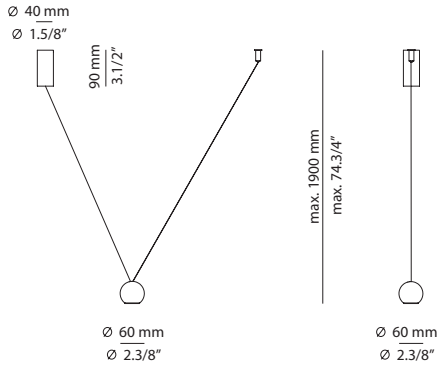

COMPASS

COM_4074S

FEATURES / CARACTERÍSTICAS
* LED 6,2W (Ang.38° / >90CRI / 300mA)
230V / Dimmable Triac

FINISHES / ACABADOS	EURO €
26 BLK	326
55 BG	326
59 TC	326

T-4074-W (2700K Typ 625 lumens)
T-4074-M (3000K Typ 652 lumens)

1. **Product includes:**
2. 1 single canopy 114074XX0
   - 1 unit of T-4074
   - 1 driver 671000077 / Dimmable Triac

Can be mounted on the wall
Se puede instalar en la pared