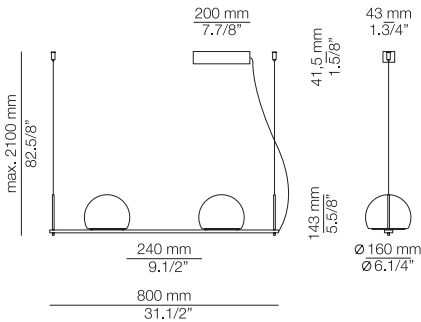

FINISHES / ACABADOS

Canopy: 26 BLK - 71 WH
Body: 61 S GLD
26 BLK

EURO €

480
431

Ø 50mm drill on dropped ceiling
Orificio Ø 50mm en falso techo

CIRC

CIR_3715S - WITH SURFACE CANOPY

FEATURES / CARACTERÍSTICAS