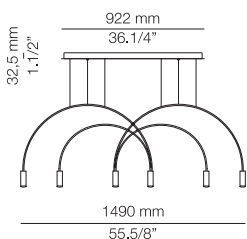

VOLTA

VOL_L92S2T - WITH SURFACE CANOPY

Composition includes:

- 1 linear canopy 113535XX3
- 2 units of T-3536C
- 2 drivers / Dimmable Triac

FINISHES / ACABADOS

Canopy: 26 BLK - 71 WH
Body: 26 BLK
Head: 26 BLK - 61 S GLD
Body & Head: 71 WH

EURO €
1538
1538

123530XX3 (x6)

6 units of embedded optic lens 30°
6 unidades de la óptica encastrada 30°

FINISHES / ACABADOS

26 BLK
61 S GLD

EURO €
162
168

VOL_L92R2T - WITH RECESSED CANOPY

Composition includes:

- 1 recessed canopy 113535XX3R
- 2 units of T-3536C
- 2 remote drivers / Dimmable Triac

FINISHES / ACABADOS

Canopy: 26 BLK - 71 WH
Body: 26 BLK
Head: 26 BLK - 61 S GLD
Body & Head: 71 WH

EURO €
1538
1538

Ø 50mm drill on dropped ceiling
Orificio Ø 50mm en falso techo