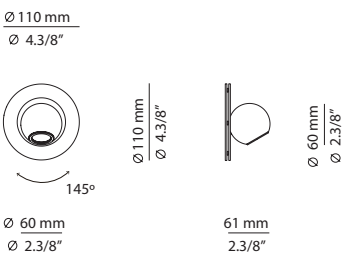

COMPASS

COM_4073R - WITH RECESSED CANOPY

FEATURES / CARACTERÍSTICAS
* LED 3W (Ang.38° / >90CRI / 350mA)
230V / Remote driver / Non Dimmable

FINISHES / ACABADOS
26 BLK
55 BG
59 TC

EURO €
257
257
257

A-4073-W (2700K Typ 285 lumens)
A-4073-M (3000K Typ 367 lumens)

Product includes:

- 1 unit of A-4073
- 1 remote driver 671000073 / Non Dimmable

Ø 60mm drill on dry wall
Orificio Ø 60mm en pared de pladur