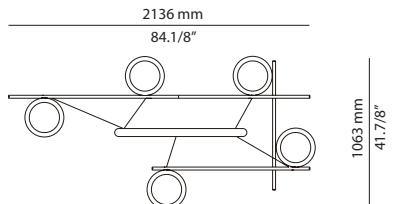

MOO_L92S1D1T - WITH SURFACE CANOPY

Composition includes:

- 1 linear canopy 114063XX3
- 1 unit of T-4062
- 1 unit of T-4063
- 3 drivers 671000052 / Dimmable 0-10V
- 1 union KIT 124062002

FINISHES / ACABADOS

- 74 WH
- 91 ND

EURO €

- 2508
- 2508