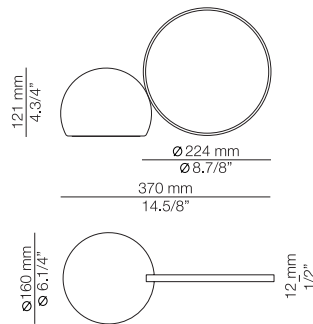

CIRC

CIR_3727X - OUTDOOR

FEATURES / CARACTERÍSTICAS
* LED 2,5W (3000K / Ang. 120° / >80 CRI
5200mAh) 230V / Typ 290 lumens
Polyethylene shade

FINISHES / ACABADOS
Indoor & Outdoor: 26 BLK
80 RT
Indoor only: 61 S GLD

EURO €
338
360
374

Product includes:
• 1 unit of M-3727X
• 1 charger kit 671000044

Li on battery / Three position dimming / Remote control
Battery charging time 8-10h / Battery life over 6h at maximum brightness