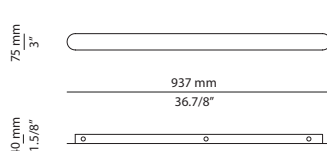

FINISHES / ACABADOS

26 BLK
 71 WH

EURO €

181
 181

SURFACE LINEAR CANOPY (MOOD COMPOSITIONS)

114063XX3

FEATURES

Canopy for Mood compositions.
 Sujeción para composiciones Mood.