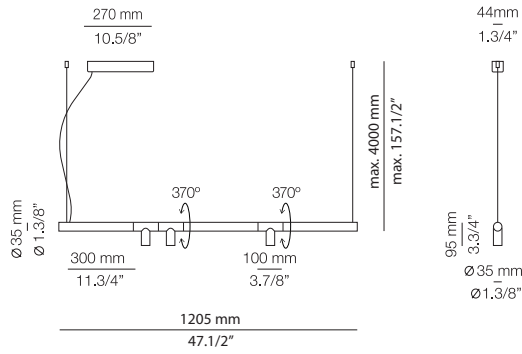

MORSE

MOR_3915S - WITH SURFACE CANOPY

FEATURES / CARACTERÍSTICAS
* LED 3x6,2W (2700K / Ang. 80° / >90 CRI 350mA) 230V / Typ 3x725 lumens
Driver included / Dimmable Triac

FINISHES / ACABADOS
Canopy: 26 BLK - 71 WH
Body: 26 BLK

EURO €
1001

1. **Product includes:**
2. 1 single canopy 113924XX0
   - 1 unit of T-3915
   - 1 driver 671000034 / Dimmable Triac

123530XX3 (x3)
3 units of embedded optic lens 30°
3 unidades de la óptica encastrada 30°

FINISHES / ACABADOS
26 BLK
EURO €
81