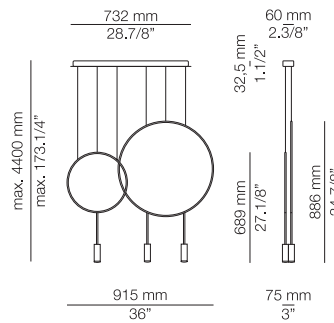

REVOLTA

REV_L73S1S1D - WITH SURFACE CANOPY

Composition includes:

- 1 linear canopy 113535XX1
- 1 unit of T-3635C
- 1 unit of T-3636C
- 2 drivers / Dimmable Triac

FINISHES / ACABADOS

Canopy: 26 BLK - 71 WH
Body: 26 BLK
Head: 26 BLK - 61 S GLD

EURO €

1230

Optional, not included:

- 1 acoustic panel 123635XX0X
- 1 acoustic panel 123636XX0X

123530XX3 (x3)

3 units of embedded optic lens 30°
3 unidades de la óptica encastrada 30°

FINISHES / ACABADOS

26 BLK
61 S GLD

EURO €

81
84