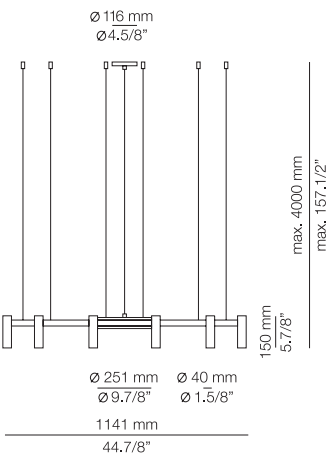

LAVERD

LAV_3806S - WITH SURFACE CANOPY

FEATURES / CARACTERÍSTICAS

* LED 24x3W (2700K / Ang. 80° / >90 CRI 24V) 100V - 277V / Typ 24x300 lumens
Driver included / Dimmable 0-10V
Up and down light

Product includes:

- 1 round canopy 113805263
- 1 unit of T-3806
- 1 driver included / Dimmable 0-10V

FINISHES / ACABADOS

Canopy: 26 BLK
Body: 26 BLK
Head: 26 BLK
61 S GLD

EURO €

3196
3450