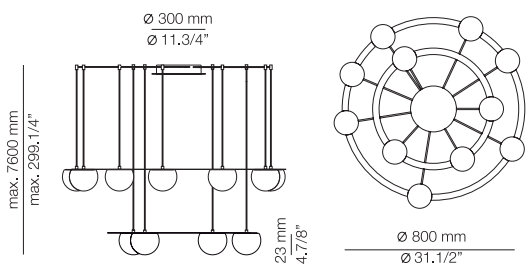

CIRC

CIR_R30S1SP1MP - WITH SURFACE CANOPY

Composition includes:

- 1 round canopy 113815263
- 1 unit of T-3815
- 1 unit of T-3816
- 4 drivers 671000091
- 1 driver 671000034

FINISHES / ACABADOS

Canopy: 26 BLK
Ring: 26 BLK
61 S GLD

EURO €

3185
3742