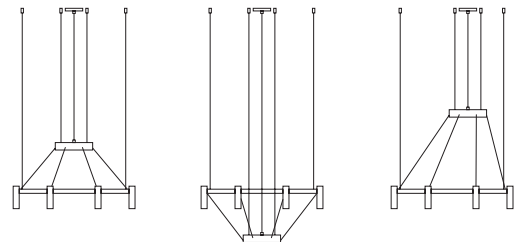

- 1 round canopy 113805263
- 1 unit of T-3806
- 1 driver included / Dimmable 0-10V

FINISHES / ACABADOS

Canopy: 26 BLK
Body: 26 BLK
Head: 26 BLK
61 S GLD

EURO €

3196
3450

Possible shapes / compositions

LAVERD