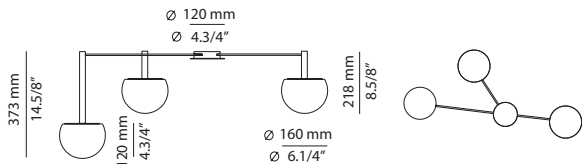

Composition includes:

- 1 round recessed canopy 113820263
- 2 units of t-3820C
- 1 unit of t-3821C
- 1 remote driver 671000034

FINISHES / ACABADOS

Canopy: 26 BLK
Body: 26 BLK

EURO €

882

∅ 50mm drill on dropped ceiling
Orificio ∅ 50mm en falso techo