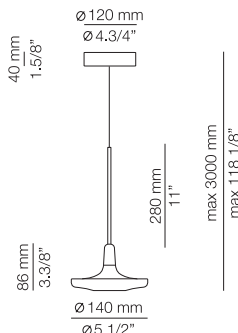

BUT_3302CS - WITH SURFACE CANOPY

FEATURES / CARACTERÍSTICAS
* LED 9W (3000K / Ang. 45° / >90 CRI 350mA) / 100V - 240V / Typ 1096 lumens
Driver included / Non dimmable

FINISHES / ACABADOS
26 BLK
71 WH
93 GR LM

EURO €
419
419
438

Product includes:

- 1 single canopy 113302XX1
- 1 unit of T-3302C with cable
- 1 driver 671000023 / Non Dimmable

Available until end of stock
Disponible hasta agotar existencias