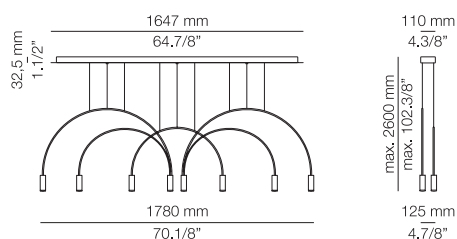

VOLTA

VOL_L165S1T1D1T - WITH SURFACE CANOPY

Composition includes:

- 1 linear canopy 113535XX7
- 1 unit of T-3535C
- 2 units of T-3536C
- 3 drivers / Dimmable Triac

FINISHES / ACABADOS

Canopy: 26 BLK - 71 WH
Body: 26 BLK
Head: 26 BLK - 61 S GLD
Body & Head: 71 WH

EURO €

2145
2145

123530XX3 (x8)

8 units of embedded optic lens 30°
8 unidades de la óptica encastrada 30°

FINISHES / ACABADOS

26 BLK
61 S GLD

EURO €

216
224