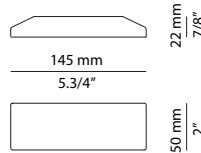

Product includes:

- 1 unit of T-4002X
- 1 remote driver 671000090 / Dimmable Triac

114002960

Surface mounted canopy with IP/65 junction box. Fits driver.
Florón de superficie con caja de conexiones IP/65 Driver en el interior.

EURO €

139