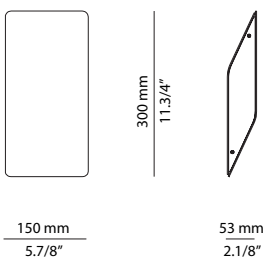

SHAPES

SHA_4100

FEATURES / CARACTERÍSTICAS

* LED 10W [2700K / Ang. 120° / >90 CRI]
230V / Typ 870 lumens
Dimmable Triac

FINISHES / ACABADOS

74 WH
94 CHMP
96 ANT

EURO €

254
259
254