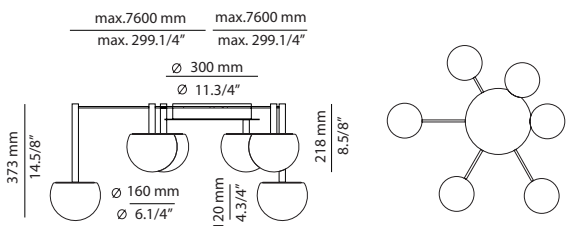

FINISHES / ACABADOS

Canopy: 26 BLK
Body: 26 BLK

EURO €

1184

∅ 50mm drill on dropped ceiling
Orificio ∅ 50mm en falso techo

CIRC

CIR_R30S4S2M - WITH SURFACE CANOPY

Composition includes: