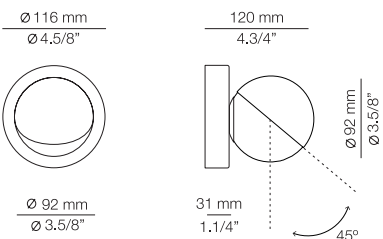

 Ø40 mm drill on dry wall
Orificio Ø40 mm en pared de pladur

ALFI

ALF_3740A1S - WITH SURFACE CANOPY

FEATURES / CARACTERÍSTICAS

* LED 3W (2700K / Ang. 120° / >90 CRI 350mA) / 100V -240V / Typ 350 lumens
Driver included / Non dimmable