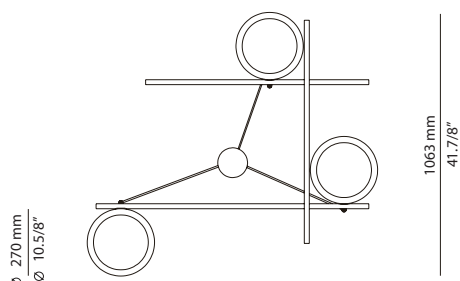

MOO_4063R - WITH RECESSED CANOPY

FEATURES / CARACTERÍSTICAS

* LED 3x19W (2700K / Ang.120° / >80CRI 24V) / 100V - 277V / Typ 3x1800 lumens
Driver included / Dimmable 0-10V

Product includes:

- 1 recessed canopy 113820XX3
- 1 unit of T-4063
- 2 remote drivers 671000052 / Dimmable 0-10V

FINISHES / ACABADOS

- 74 WH
- 91 ND