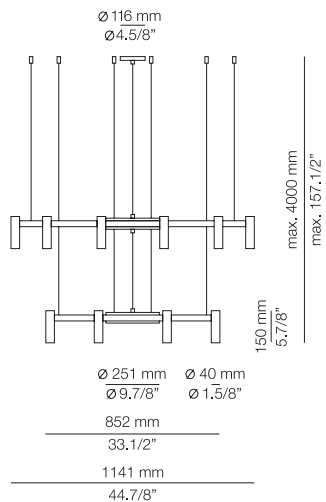

LAVERD

LAV_R11S1S1M - WITH SURFACE CANOPY

Composition includes:

- 1 round canopy 113805263
- 1 unit of T-3805
- 1 unit of T-3806
- 1 connection kit 123805262

FINISHES / ACABADOS

Canopy: 26 BLK
Body: 26 BLK
Head: 26 BLK
61 S GLD

EURO €

5213
5635

Possible shapes / compositions