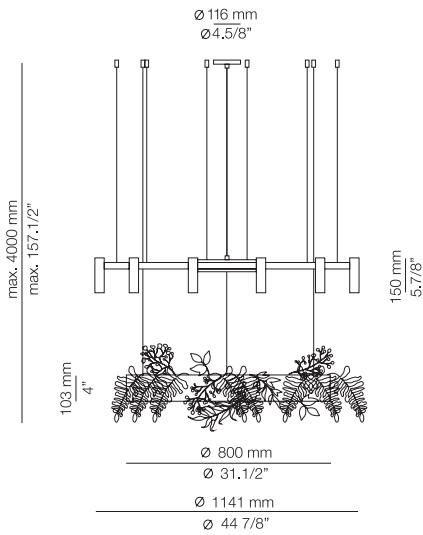

EURO €

5213
5635

Possible shapes / compositions

LAVERD

LAV_R11S1M1VK - WITH SURFACE CANOPY

FEATURES / CARACTERÍSTICAS

* LED 24x3W (2700K / Ang. 80° / >90 CRI 24V) 100V - 277V / Typ 24x300 lumens
Dimmable 0-10V
Up and down light