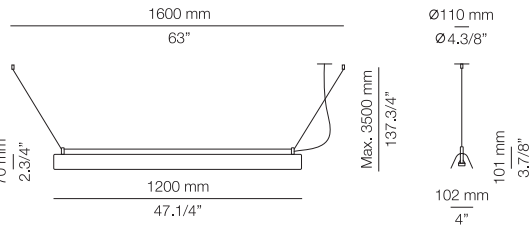

FINISHES / ACABADOS

Shade: 74 WH
Textured vinyl shade:
50 MM
51 CT
52 WD

EURO €

659
716
716
716

GAD_3925R - WITH RECESSED CANOPY

FEATURES / CARACTERÍSTICAS

* LED 33W (3000K / Ang. 90° / >90 CRI 500mA) / 230V / Typ 4725 lumens
Remote driver included / Dimmable Triac