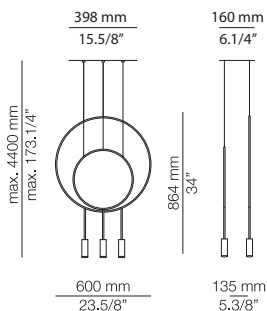

REV_L40R1S1D - WITH RECESSED CANOPY

Composition includes:

- 1 recessed canopy 113635XX1R
- 1 unit of T-3635C
- 1 unit of T-3636C
- 2 remote drivers / Dimmable Triac

FINISHES / ACABADOS

Canopy: 26 BLK - 71 WH
Body: 26 BLK
Head: 26 BLK - 61 S GLD

EURO €

1158

Optional, not included:

- 1 acoustic panel 123635XX0X
- 1 acoustic panel 123636XX0X

Ø 55mm drill on dropped ceiling
Orificio Ø 55mm en falso techo

123530XX3 (x3)

3 units of embedded optic lens 30°
3 unidades de la óptica encastrada 30°

FINISHES / ACABADOS

26 BLK
61 S GLD

EURO €

81

84