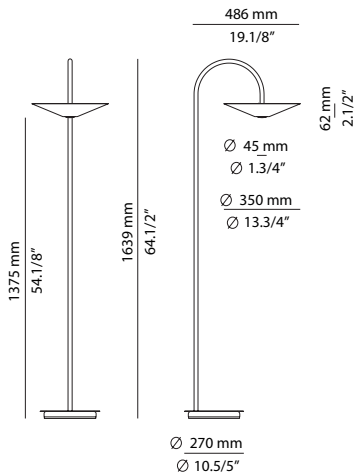

BELT

BEL_4149M

FEATURES / CARACTERÍSTICAS

* LED 6,2W (Ang. 120° / >90 CRI 350mA)
230V / Push button dimmer on the head

Product includes:

- 1 unit of P-4148
- 1 metal shade (Ø 350mm) 114145XX2

Uppon request:

(3000K / Typ 763 lumens)
Check lead time + extra cost

FINISHES / ACABADOS

- 89 PL GRN
- 94 CHMP
- 96 ANT

EURO €

- 696
- 715
- 681

Possible shapes without glass shade: