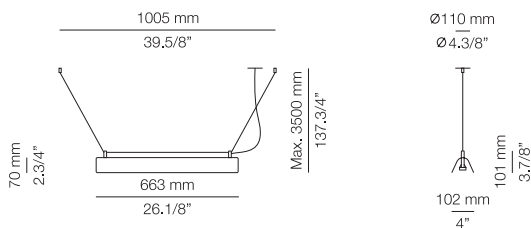

GAD_3924R - WITH RECESSED CANOPY

FEATURES / CARACTERÍSTICAS
* LED 22W (3000K / Ang. 90° / >90 CRI 500mA) / 230V / Typ 3150 lumens
Remote driver included / Dimmable Triac

FINISHES / ACABADOS
Shade: 74 WH
Textured vinyl shade:
50 MM
51 CT
52 WD

EURO €
461
512
512
512

Product includes:
• 1 recessed canopy 113534712
• 1 unit of T-3924
• 1 remote driver 671000013 / Dimmable Triac

Ø 55mm drill on dropped ceiling
Orificio Ø 55mm en falso techo