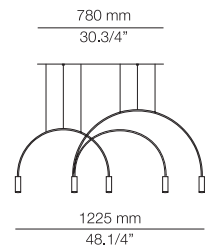

Canopy: 26 BLK - 71 WH
Body: 26 BLK
Head: 26 BLK - 61 S GLD
Body & Head: 71 WH

EURO €
1188
1188

Ø 50mm drill on dropped ceiling
Orificio Ø 50mm en falso techo

VOLTA

VOL_L78S1D1T - WITH SURFACE CANOPY

Composition includes: