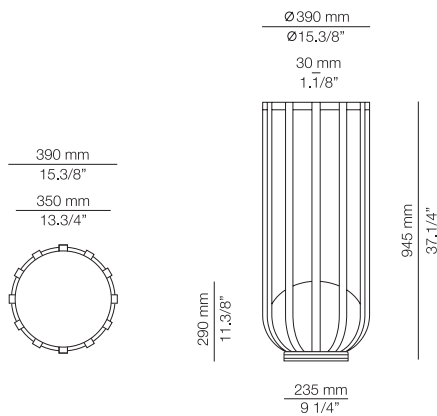

BOLS

BOL_4027X - OUTDOOR

IP
65

FEATURES / CARACTERÍSTICAS
* LED 10W (2700K / Ang. 120° / >90 CRI)
230V / Typ 870 lumens
Dimmable Triac

FINISHES / ACABADOS
96 ANT

EURO €
1080

TABLE KIT

124027962
Polypropylene flower
pot + metal table top
Maximum 3kg

FINISHES / ACABADOS
96 ANT

EURO €
87

FLOWER POT KIT

124027963
Polypropylene flower pot
for natural vegetation
Maximum 5,5kg

FINISHES / ACABADOS
96 ANT

EURO €
47

VEGETATION KIT

124027967
Artificial greenery

FINISHES / ACABADOS
96 ANT

EURO €
596

**BOLT DOWN FLOOR BASE KIT
KIT ANCLAJE A SUELO**

124027966
Metal base

FINISHES / ACABADOS
96 ANT

EURO €
100