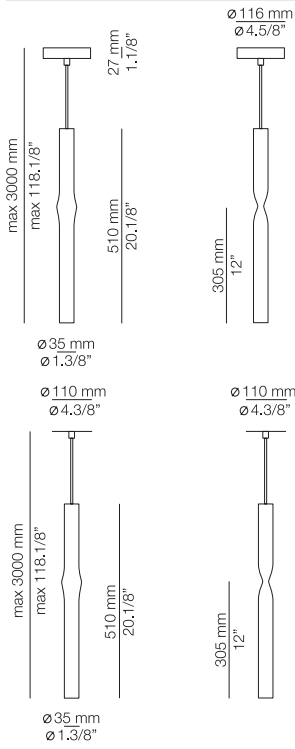

FLOW

FLO_3736S - WITH SURFACE CANOPY

FEATURES / CARACTERÍSTICAS

* LED 6,2W (2700K / Ang. 80° / >90 CRI 350mA) / 100V - 240V / Typ 725 lumens
Driver included / Non dimmable

FINISHES / ACABADOS

Canopy: 26 BLK - 71WH
Shade: 61 S GLD
26 BLK
74 WH

EURO €

351
336
336

Product includes:

- 1 single canopy 113534XX0
- 1 unit of T-3736C with cable
- 1 driver 671000038 / Non Dimmable

FLO_3736R - WITH RECESSED CANOPY

FEATURES / CARACTERÍSTICAS

* LED 6,2W (2700K / Ang. 80° / >90 CRI 350mA) / 230V / Typ 725 lumens
Remote driver included / Dimmable Triac

FINISHES / ACABADOS

Canopy: 26 BLK - 71WH
Shade: 61 S GLD
26 BLK
74 WH

EURO €

339
324
324

Product includes:

- 1 recessed canopy 113534XX2
- 1 unit of T-3736C with cable
- 1 remote driver 671000061 / Dimmable Triac

∅ 45mm drill on dropped ceiling / Orificio ∅ 45mm en falso techo

DRIVER FLOW - 671000038

T-3734 / T-3735 / T-3736 (Max. 1x6,1W) / 100V - 240V Non dimmable

EURO €

32

∅ 40mm drill on dropped ceiling / Orificio ∅ 40mm en falso techo

REMOTE DRIVER FLOW - 671000061

T-3734 / T-3735 / T-3736 (Max. 1x10W) / 230V Dimmable Triac

EURO €

38

∅ 45mm drill on dropped ceiling / Orificio ∅ 45mm en falso techo

DRIVER FLOW - 671000034

T-3734 / T-3735 / T-3736 (Min. 2x6,1W - Max. 3x 6,1W) 230V / Dimmable Triac

EURO €

47

∅ 50mm drill on dropped ceiling / Orificio ∅ 50mm en falso techo

REMOTE DRIVER DALI - 671000092

UPON REQUEST FOR / BAJO PEDIDO PARA T-3734 / T-3735 / T-3736
18W / 350mA / 230V / DALI Dimmable

EURO €

79

∅ 60mm drill on dropped ceiling / Orificio ∅ 60mm en falso techo