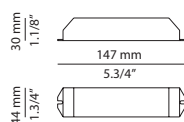

REMOTE DRIVER DALI - 671000092

18W / 350mA / 230V / DALI Dimmable
UPON REQUEST / BAJO PEDIDO

EURO €

79

Ø 60mm drill on dropped ceiling
Orificio Ø 60mm en falso techo