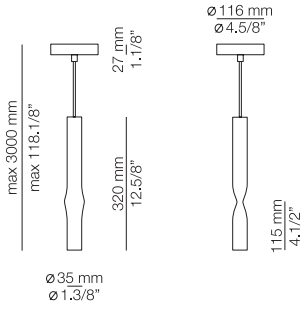

FLOW

FLO_3734S - WITH SURFACE CANOPY

FEATURES / CARACTERÍSTICAS

* LED 6,2W (2700K / Ang. 80° / >90 CRI 350mA) / 100V - 240V / Typ 725 lumens
Driver included / Non dimmable

FINISHES / ACABADOS

Canopy: 26 BLK - 71WH
Shade: 61 S GLD
26 BLK
74 WH

EURO €

326
310
310

Product includes:

- 1 single canopy 113534XX0
- 1 unit of T-3734C with cable
- 1 driver 671000038 / Non Dimmable

FLO_3734R - WITH RECESSED CANOPY