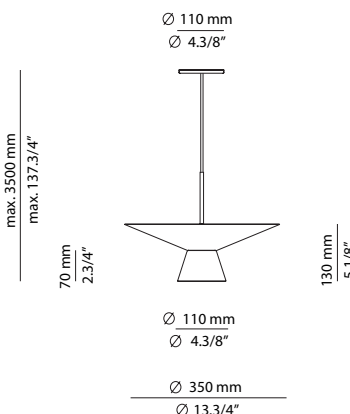

BELT

BEL_4145SM - WITH SURFACE CANOPY

FEATURES / CARACTERÍSTICAS

* LED 6,2W (Ang. 120° / >90 CRI 350mA)
230V / Driver included / Dimmable Triac

BEL_4145S-W (2700 Typ 725 lumens)
BEL_4145S-M (3000 Typ 763 lumens)

Product includes:

- 1 surface canopy 114125XX0
- 1 unit of T-4144 with textile cable
- 1 metal shade (Ø 350mm) 114145XX2
- 1 driver / Dimmable Triac

FINISHES / ACABADOS

89 PL GRN
94 CHMP
96 ANT

EURO €

353
359
347

BEL_4145RM - WITH RECESSED CANOPY

FEATURES / CARACTERÍSTICAS

* LED 6,2W (Ang. 120° / >90 CRI 350mA)
230V / Remote driver included
Dimmable Triac

BEL_4145R-W (2700 Typ 725 lumens)
BEL_4145R-M (3000 Typ 763 lumens)

Product includes:

- 1 recessed canopy 113534XX2
- 1 unit of T-4144 with textile cable
- 1 metal shade (Ø 350mm) 114145XX2
- 1 remote driver / Dimmable Triac

FINISHES / ACABADOS

Canopy: 71WH
89 PL GRN
94 CHMP
96 ANT

EURO €

341
331
336

Ø 45mm drill on dropped ceiling
Orificio Ø 45mm en falso techo

Possible shapes without glass shade:

BEL_4145SMG - WITH SURFACE CANOPY

FEATURES / CARACTERÍSTICAS

* LED 6,2W (Ang. 120° / >90 CRI 350mA)
230V / Driver included / Dimmable Triac

BEL_4145S-W (2700 Typ 725 lumens)
BEL_4145S-M (3000 Typ 763 lumens)

Product includes:

- 1 surface canopy 114125XX0
- 1 unit of T-4144 with textile cable
- 1 metal shade (Ø 350mm) 114145XX2
- 1 glass shade + lens diffuser 114144000
- 1 driver / Dimmable Triac

FINISHES / ACABADOS

89 PL GRN
94 CHMP
96 ANT

EURO €

436
442
430

BEL_4145RMG - WITH RECESSED CANOPY

FEATURES / CARACTERÍSTICAS

* LED 6,2W (Ang. 120° / >90 CRI 350mA)
230V / Remote driver included
Dimmable Triac

BEL_4145R-W (2700 Typ 725 lumens)
BEL_4145R-M (3000 Typ 763 lumens)

Product includes: