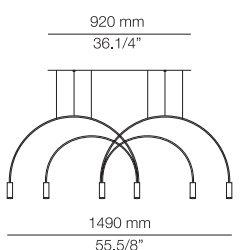

VOLTA

VOL_L92S2T - WITH SURFACE CANOPY

Composition includes:

- 1 linear canopy 113535XX3
- 2 units of T-3536C
- 2 drivers / Dimmable Triac

FINISHES / ACABADOS

Canopy: 26 BLK - 71 WH
Body: 26 BLK
Head: 26 BLK - 61 S GLD
Body & Head: 71 WH

EURO €
1538
1538

123530XX3 (x6)

6 units of embedded optic lens 30°
6 unidades de la óptica encastrada 30°

FINISHES / ACABADOS

26 BLK
61 S GLD

EURO €
162
168

VOL_L92R2T - WITH RECESSED CANOPY

Composition includes:

- 1 recessed canopy 113535XX3R
- 2 units of T-3536C
- 2 remote drivers / Dimmable Triac

FINISHES / ACABADOS

Canopy: 26 BLK - 71 WH
Body: 26 BLK
Head: 26 BLK - 61 S GLD
Body & Head: 71 WH

EURO €
1538
1538

Ø 50mm drill on dropped ceiling
Orificio Ø 50mm en falso techo