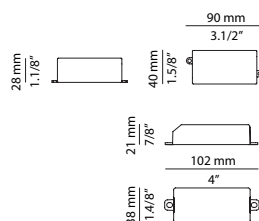

REMOTE DRIVER T-3302R / T-3302CR - 671000023
(Max. 1x10W) / 100V - 240V / Non dimmable

EURO €
32

REMOTE DRIVER T-3302R / T-3302CR - 671000061
(Max. 1x10W) / 230V / Dimmable Triac

EURO €
38

Ø 50mm drill on dropped ceiling / Orificio Ø 50mm en falso techo