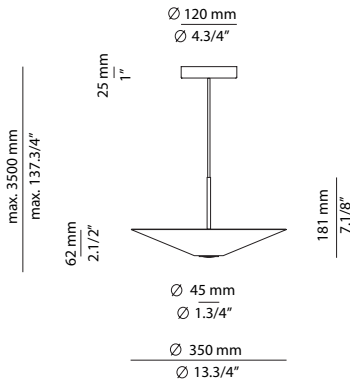

Ø 260 mm
Ø 10.1/4"

835 mm
32.7/8"

FEATURES / CARACTERÍSTICAS

LED up to 20W
E27 / 120V - 240V
Dimmable when using dim. lamps

FINISHES / ACABADOS

74 WH

EURO €

260

FINISHES / ACABADOS

Canopy: 71WH
Body: 89 PL GRN
94 CHMP
96 ANT

EURO €

404
409
400

Ø 45mm drill on dropped ceiling
Orificio Ø 45mm en falso techo

Possible shapes with glass shade:

BELT

BEL_4145SM - WITH SURFACE CANOPY