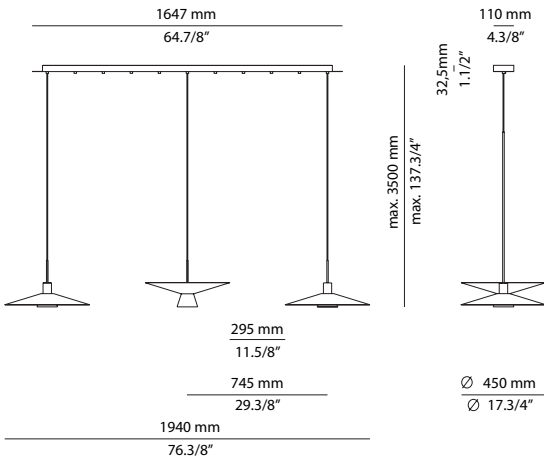

BELT

BEL_L165S3LG - WITH SURFACE CANOPY