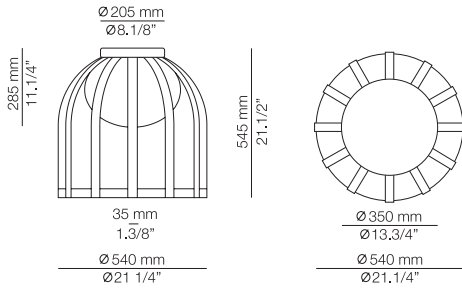

EURO €

- 795
- 815
- 780

Possible shapes with glass shade:

BOLS

BOL_4022X - OUTDOOR

IP
65

FEATURES / CARACTERÍSTICAS
 * LED 10W (2700K / Ang. 120° / >90 CRI)
 230V / Typ 870 lumens
 Dimmable Triac

FINISHES / ACABADOS
 78 OX RED