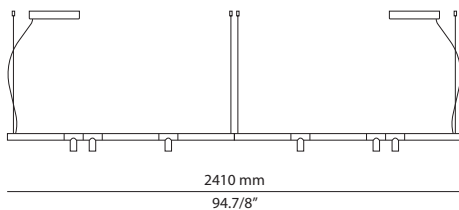

MORSE

MOR_3915S - WITH SURFACE CANOPY

FEATURES / CARACTERÍSTICAS
* LED 3x6,2W (2700K / Ang. 80° / >90 CRI 350mA) 230V / Typ 3x725 lumens
Driver included / Dimmable Triac

FINISHES / ACABADOS
Canopy: 26 BLK - 71 WH
Body: 26 BLK

EURO €
1001

1. **Product includes:**
2. 1 single canopy 113924XX0
   - 1 unit of T-3915
   - 1 driver 671000034 / Dimmable Triac

123530XX3 (x3)
3 units of embedded optic lens 30°
3 unidades de la óptica encastrada 30°

FINISHES / ACABADOS
26 BLK
EURO €
81

MOR_3915R - WITH RECESSED CANOPY

FEATURES / CARACTERÍSTICAS
* LED 3x6,2W (2700K / Ang. 80° / >90 CRI 350mA) 230V / Typ 3x725 lumens
Remote driver included / Dimmable Triac

FINISHES / ACABADOS
Canopy: 26 BLK - 71 WH
Body: 26 BLK

EURO €
974

1. **Product includes:**
2. 1 single canopy 113534XX2
   - 1 unit of T-3915
   - 1 remote driver 671000034 / Dimmable Triac

Ø 55mm drill on dropped ceiling
Orificio Ø 55mm en falso techo

123530XX3
3 units of embedded optic lens 30°
3 unidades de la óptica encastrada 30°

FINISHES / ACABADOS
26 BLK
EURO €
81

REMOTE DRIVER DALI - 671000092
18W / 350mA / 230V / DALI Dimmable
UPON REQUEST / BAJO PEDIDO

EURO €
79

Ø 60mm drill on dropped ceiling
Orificio Ø 60mm en falso techo

123915002
Union KIT for more than one Morse
KIT unión para más de una Morse

EURO €
18