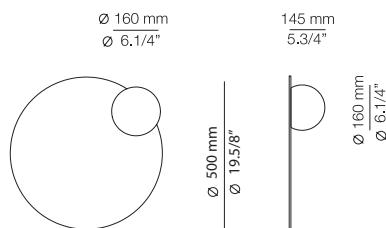

CIRC

CIR_3704

IP
44

FEATURES / CARACTERÍSTICAS

* LED 10W (2700K / Ang. 120° / >90 CRI)
230V / Typ 870 lumens
Dimmable Triac

Product includes:

- 1 unit of A-3704
- 1 glass shade kit 113702001

FINISHES / ACABADOS

00 PLAIN

EURO €

516

CIRC

CIR_3706