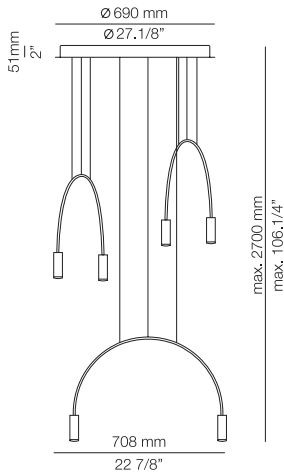

VOLTA

VOL_R70S3D - WITH SURFACE CANOPY

Composition includes:

- 1 round canopy 113535XX4
- 3 units of T-3535C
- 3 drivers / Dimmable Triac

FINISHES / ACABADOS

Canopy: 26 BLK - 71 WH
Body: 26 BLK
Head: 26 BLK - 61 S GLD
Body & Head: 71 WH

EURO €

2170
2170

123530XX3 (x6)

6 units of embedded optic lens 30°
6 unidades de la óptica encastrada 30°

FINISHES / ACABADOS

26 BLK
61 S GLD

EURO €

162
168