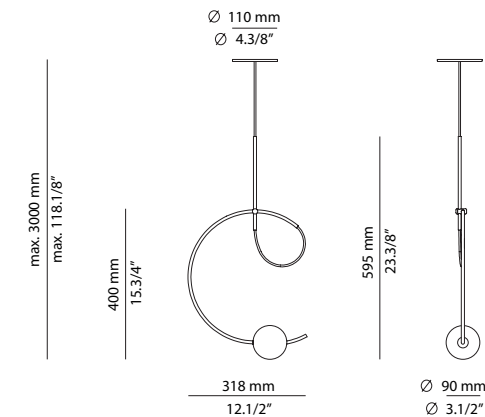

LOO_4125R - WITH RECESSED CANOPY

FEATURES / CARACTERÍSTICAS

* LED 6W (2700K / Ang. 120° / >90 CRI 24V) / 230V / Typ 1026 lumens
Remote Driver included / Dimmable Triac

Product includes:

- 1 recessed canopy 113534XX2
- 1 unit of T-4125 with textile cable
- 1 remote driver 671000094 / Dimmable Triac

FINISHES / ACABADOS

Canopy: 71 WH
20 GLD M
26 BLK

EURO €

500
482

$\varnothing$ 60mm drill on dropped ceiling
Orificio $\varnothing$ 60mm en falso techo