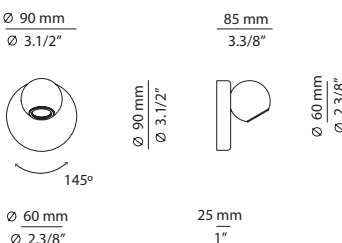

COMPASS

COM_4073S - WITH SURFACE CANOPY

FEATURES / CARACTERÍSTICAS
* LED 3W (Ang.38° / >90CRI / 350mA)
230V / Driver included / Non Dimmable

FINISHES / ACABADOS
26 BLK
55 BG
59 TC

EURO €
246
246
246

A-4073-W (2700K Typ 285 lumens)
A-4073-M (3000K Typ 367 lumens)