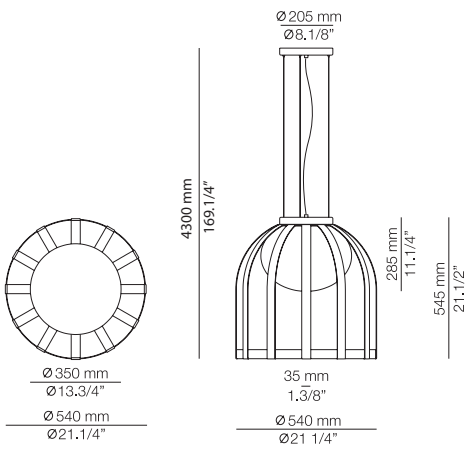

IP
65

FEATURES / CARACTERÍSTICAS
* LED 10W (2700K / Ang. 120° / >90 CRI)
230V / Typ 870 lumens
Dimmable Triac

FINISHES / ACABADOS
78 OX RED

EURO €
1047