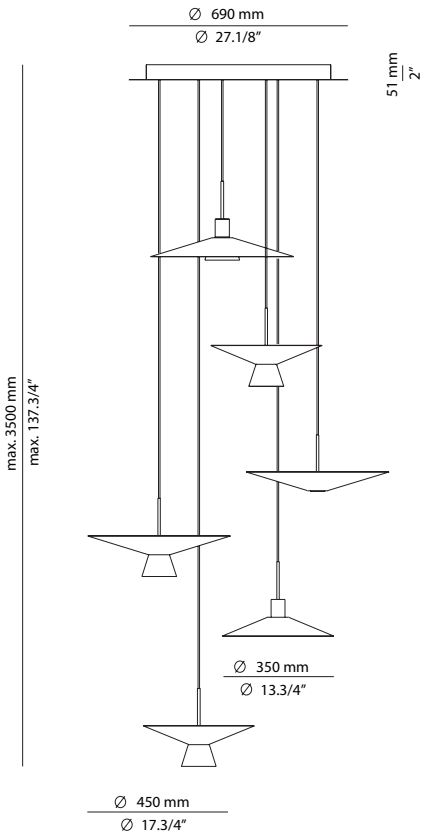

BELT

BEL_R70S1M2MG1L2LG - WITH SURFACE CANOPY

Composition includes:

- 1 round canopy 113415XX4
- 6 units of T-4144 with textile cable
- 3 metal shades (Ø 350mm) 114145XX2
- 3 metal shades (Ø 450mm) 114145XX3
- 4 glass shades + lens diffusers 114144000
- 6 remote drivers / Dimmable Triac

FINISHES / ACABADOS

- 89 PL GRN
- 94 CHMP
- 96 ANT