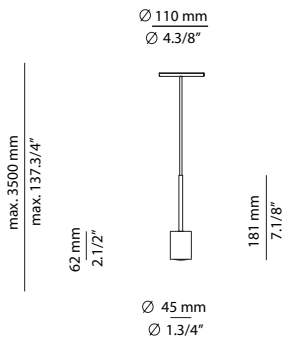

BEL_4144R - WITH RECESSED CANOPY

FEATURES / CARACTERÍSTICAS
* LED 6,2W (Ang. 120° / >90 CRI 350mA)
230V / Remote driver included
Dimmable Triac

BEL_4144R-W (2700 Typ 725 lumens)
BEL_4144R-M (3000 Typ 763 lumens)

FINISHES / ACABADOS	EURO €
Canopy: 71WH	
Body: 89 PL GRN	259
94 CHMP	261
96 ANT	256

1. **Product includes:**
2. 1 recessed white canopy 113534712
   - 1 unit of T-4144 with textile cable
   - 1 remote driver / Dimmable Triac

Ø 45mm drill on dropped ceiling
Orificio Ø 45mm en falso techo