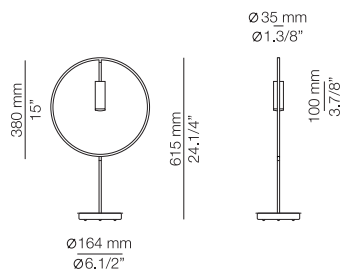

REVOLTA

REV_3637

FEATURES / CARACTERÍSTICAS

* LED 6,2W (Ang. 80° / >90 CRI / 350mA)
100V - 240V / Sensor Dimmer / Universal plug

FINISHES / ACABADOS

Body: 26 BLK
Head: 26 BLK - 61 S GLD

EURO €

600

M-3637-W [2700K Typ 725 lumens]
M-3637-M [3000K Typ 763 lumens]

123530XX3

Embedded optic lens 30°
Óptica encastrada 30°

FINISHES / ACABADOS

26 BLK
61 S GLD

EURO €

27
28