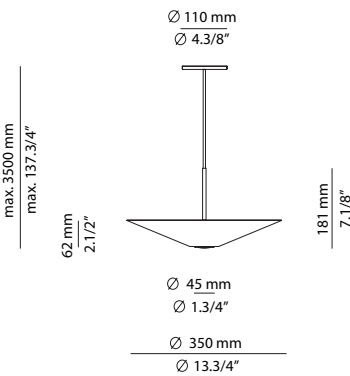

BELT

BEL_4145SM - WITH SURFACE CANOPY

FEATURES / CARACTERÍSTICAS

* LED 6,2W (Ang. 120° / >90 CRI 350mA)
230V / Driver included / Dimmable Triac

BEL_4145S-W (2700 Typ 725 lumens)
BEL_4145S-M (3000 Typ 763 lumens)

Product includes:

- 1 surface canopy 114125XX0
- 1 unit of T-4144 with textile cable
- 1 metal shade (Ø 350mm) 114145XX2
- 1 driver / Dimmable Triac

FINISHES / ACABADOS

89 PL GRN
94 CHMP
96 ANT

EURO €

353
359
347

BEL_4145RM - WITH RECESSED CANOPY

FEATURES / CARACTERÍSTICAS

* LED 6,2W (Ang. 120° / >90 CRI 350mA)
230V / Remote driver included
Dimmable Triac

BEL_4145R-W (2700 Typ 725 lumens)
BEL_4145R-M (3000 Typ 763 lumens)

Product includes:

- 1 recessed canopy 113534XX2
- 1 unit of T-4144 with textile cable
- 1 metal shade (Ø 350mm) 114145XX2
- 1 remote driver / Dimmable Triac

FINISHES / ACABADOS

Canopy: 71WH
89 PL GRN
94 CHMP
96 ANT

EURO €

341
331
336

Ø 45mm drill on dropped ceiling
Orificio Ø 45mm en falso techo

Possible shapes without glass shade:

BEL_4145SMG - WITH SURFACE CANOPY

FEATURES / CARACTERÍSTICAS

* LED 6,2W (Ang. 120° / >90 CRI 350mA)
230V / Driver included / Dimmable Triac

BEL_4145S-W (2700 Typ 725 lumens)
BEL_4145S-M (3000 Typ 763 lumens)

Product includes:

- 1 surface canopy 114125XX0
- 1 unit of T-4144 with textile cable
- 1 metal shade (Ø 350mm) 114145XX2
- 1 glass shade + lens diffuser 114144000
- 1 driver / Dimmable Triac

FINISHES / ACABADOS

89 PL GRN
94 CHMP
96 ANT

EURO €

436
442
430

BEL_4145RMG - WITH RECESSED CANOPY

FEATURES / CARACTERÍSTICAS

* LED 6,2W (Ang. 120° / >90 CRI 350mA)
230V / Remote driver included
Dimmable Triac

BEL_4145R-W (2700 Typ 725 lumens)
BEL_4145R-M (3000 Typ 763 lumens)

Product includes: