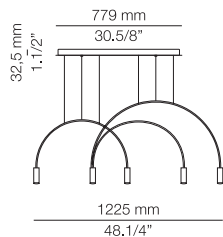

Canopy: 26 BLK - 71 WH
Body: 26 BLK
Head: 26 BLK - 61 S GLD
Body & Head: 71 WH

EURO €
1188
1188

Ø 50mm drill on dropped ceiling
Orificio Ø 50mm en falso techo

VOLTA

VOL_L78S1D1T - WITH SURFACE CANOPY

Composition includes: