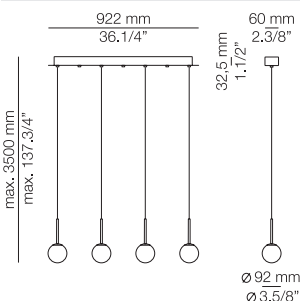

ALFI

ALF_L92S4 - WITH SURFACE CANOPY

FEATURES / CARACTERÍSTICAS

* LED 4x3W (2700K / Ang. 120° / >90 CRI 24V) / 230V / Typ 4x300 lumens
Driver included / Dimmable Triac

FINISHES / ACABADOS

Canopy: 26 BLK - 71 WH
Body: 26 BLK
20 GLD M

EURO €

1262
1294

Product includes:

- 1 single canopy 113415XX3
- 4 units of T-3744 with textile cable
- 1 driver 671000090 / Dimmable Triac
- 4 plain glass shades 113741000