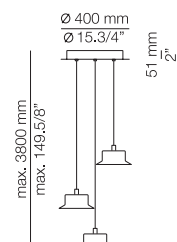

MAINE

MAI_R40S3 - WITH SURFACE CANOPY

Composition includes:

- 1 round canopy 113415XX6
- 3 units of T-3415LC with textile cable

FINISHES / ACABADOS

Canopy: 26 BLK - 71 WH
Shade: 45 CP M
20 GLD M
26 BLK

EURO €

1522
1522
1477