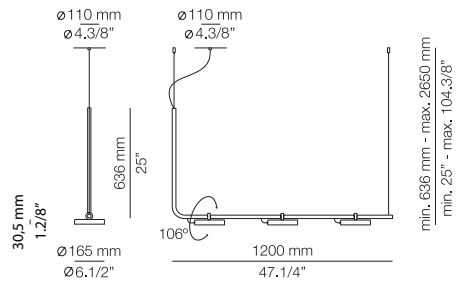

ARO_3541R - WITH RECESSED CANOPY