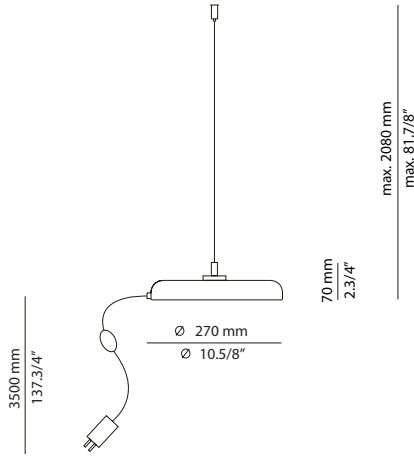

MOOD

MOO_4065 - CEILING SUPPORT