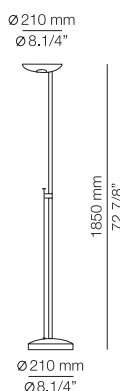

FEATURES / CARACTERÍSTICAS

* Hal. up to 200W / 118mm / R7s base
230V / Dimmable

Compatible with Dimmable LED
118mm / R7s base / 230V
Not included

FINISHES / ACABADOS

61 S GLD
37 NI
26 BLK

EURO €

732
692
577