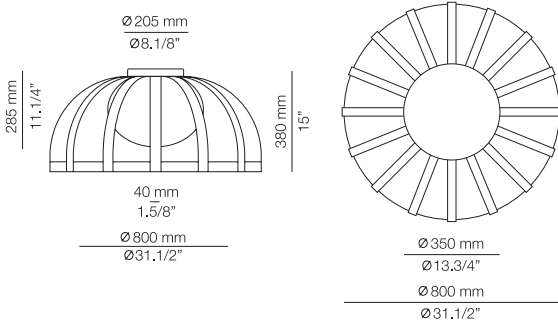

IP
65

FEATURES / CARACTERÍSTICAS
* LED 10W (2700K / Ang. 120° / >90 CRI)
230V / Typ 870 lumens
Dimmable Triac

FINISHES / ACABADOS
55 BG

EURO €
1040

BOLS

BOL_4024X - OUTDOOR