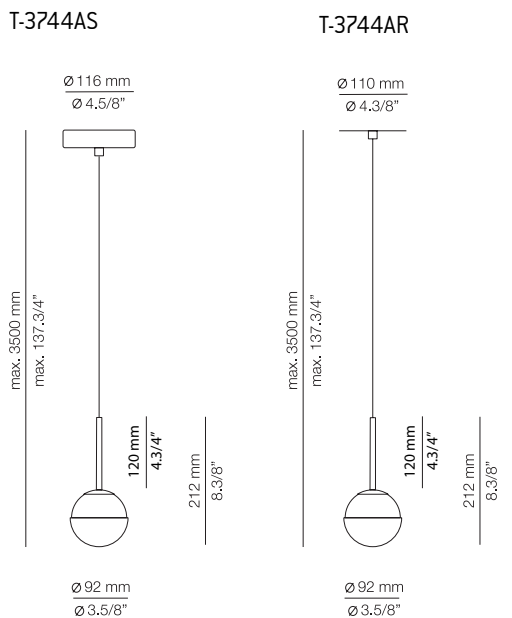

ALFI

ALF_3744AS - WITH SURFACE CANOPY

FEATURES / CARACTERÍSTICAS

* LED 3W (2700K / Ang. 120° / >90 CRI / 24V)
100V - 240V / Typ 300 lumens
Driver included / Non dimmable

FINISHES / ACABADOS

26 BLK
20 GLD M

EURO €

378
396

Product includes:

- 1 single canopy 113534XX0
- 1 unit of T-3744 with textile cable
- 1 driver 671000038 / Non Dimmable
- 1 glass shade with cap 113741XX0

ALF_3744AR - WITH RECESSED CANOPY

FEATURES / CARACTERÍSTICAS

* LED 3W (2700K / Ang. 120° / >90 CRI / 24V)
100V - 240V / Typ 300 lumens
Remote driver included / Non dimmable

FINISHES / ACABADOS

26 BLK
20 GLD M

EURO €

377
393

Product includes:

- 1 recessed canopy 113534XX2
- 1 unit of T-3744 with textile cable
- 1 remote driver 671000062 / Non dimmable
- 1 glass shade with cap 113741XX0

Ø60 mm drill on dropped ceiling
Orificio Ø60mm en falso techo