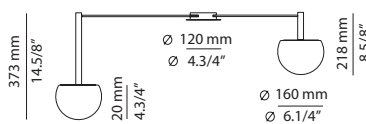

CIR_R12R1S1M - WITH RECESSED CANOPY

FEATURES

* LED 2x6,2W (2700K / Ang. 120° / >90 CRI 350mA) 230V / Typ 2x725 lumens
Remote driver included / Dimmable Triac
Glass shade

FINISHES / ACABADOS

Canopy: 26 BLK
Body: 26 BLK

EURO €

636

Composition includes:

- 1 round recessed canopy 113820263
- 1 unit of t-3820C
- 1 unit of t-3821C
- 1 remote driver 671000091

Ø 50mm drill on dropped ceiling
Orificio Ø 50mm en falso techo