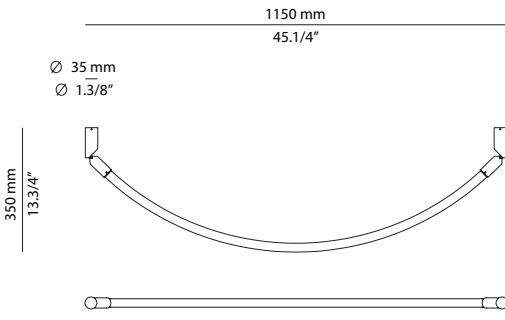

ARCO

ARC_4002X

IP
65

FEATURES / CARACTERÍSTICAS

* LED 12W (2700K / Ang. 120° / >90 CRI 24V) / 230V / Typ 1092 lumens
Remote driver included / Dimmable Triac

FINISHES / ACABADOS

96 ANT

EURO €

553

Product includes:

- 1 unit of T-4002X
- 1 remote driver 671000090 / Dimmable Triac

114002960

Surface mounted canopy with IP/65 junction box. Fits driver.
Florón de superficie con caja de conexiones IP/65 Driver en el interior.

EURO €

139