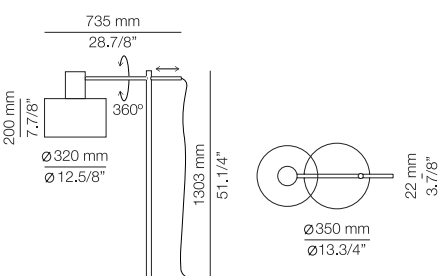

FEATURES / CARACTERÍSTICAS

LED up to 20W / E27 / 230V
On/Off cord switch
Translucent polyester shade

FINISHES / ACABADOS

Shade: 27 WH
Body: 26 BLK
55 BG

EURO €

647
647

Product includes:

- 1 unit of p-3908
- 1 metal base 113908XX2
- 1 white pearl shade 123905270

100019420

LED 19W / 2700K / E27 / 230V / Typ 2452 lumens / Non Dimmable

EURO €

35