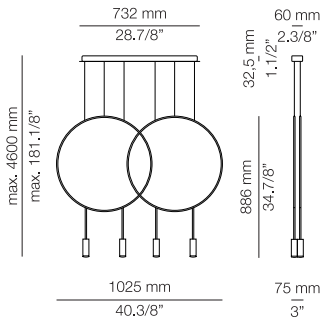

REVOLTA

REV_L73S2D - WITH SURFACE CANOPY

Composition includes:

- 1 linear canopy 113535XX1
- 2 units of T-3636C
- 2 drivers / Dimmable Triac

FINISHES / ACABADOS

Canopy: 26 BLK - 71 WH
Body: 26 BLK
Head: 26 BLK - 61 S GLD

EURO €

1402

Optional, not included:

- Up to 2 acoustic panels 123636XX0X

123530XX3 (x4)

4 units of embedded optic lens 30°
4 unidades de la óptica encastrada 30°

FINISHES / ACABADOS

26 BLK
61 S GLD

EURO €

108
112