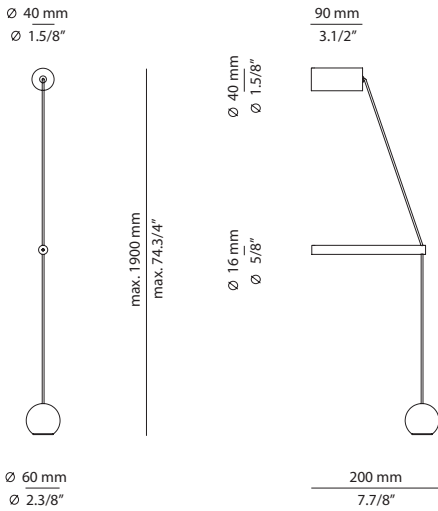

COMPASS

COM_4071S

FEATURES / CARACTERÍSTICAS
* LED 3W (Ang.38° / >90CRI / 350mA)
100V - 240V
Driver included / Non Dimmable

FINISHES / ACABADOS
26 BLK
55 BG
59 TC

EURO €
368
368
368

A-4071-W (2700K Typ 285 lumens)
A-4071-M (3000K Typ 367 lumens)

Product includes:

- 1 single canopy 114074XX0
- 1 unit of A-4071

Bathroom version IP/44 upon request
Versión para baño IP/44 bajo pedido