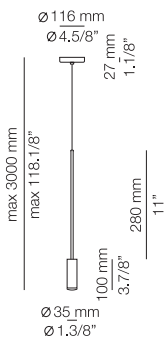

VOLTA

VOL_3534S - WITH SURFACE CANOPY

FEATURES / CARACTERÍSTICAS
* LED 6,2W (Ang. 80° / >90 CRI / 350mA)
100V - 240V / Driver included / Non dimmable

T-3534S-W (2700K Typ 725 lumens)
T-3534S-M (3000K Typ 763 lumens)

FINISHES / ACABADOS	EURO €
Canopy: 26 BLK - 71 WH	
Body: 26 BLK	
Head: 26 BLK - 61 S GLD	304
Body & Head: 71 WH	304

Product includes:

- 1 single canopy 113534XX0
- 1 unit of T-3534C with cable
- 1 driver 671000038 / Non Dimmable

123530XX3	FINISHES / ACABADOS	EURO €
Embedded optic lens 30°	26 BLK	27
Óptica encastrada 30°	61 S GLD	28