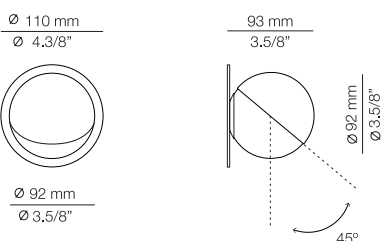

ALF_3740A1R - WITH RECESSED CANOPY

FEATURES / CARACTERÍSTICAS

* LED 3W (2700K / Ang. 120° / >90 CRI 350mA) / 100V - 240V / Typ 350 lumens
Remote driver included / Non dimmable

FINISHES / ACABADOS

26 BLK
20 GLD M

EURO €

270
284

Product includes:

- 1 unit of A-3740
- 1 remote driver 671000073 / Non dimmable
- 1 glass shade with cap at 45° 113741XX1

Ø40 mm drill on dry wall
Orificio Ø40 mm en pared de pladur