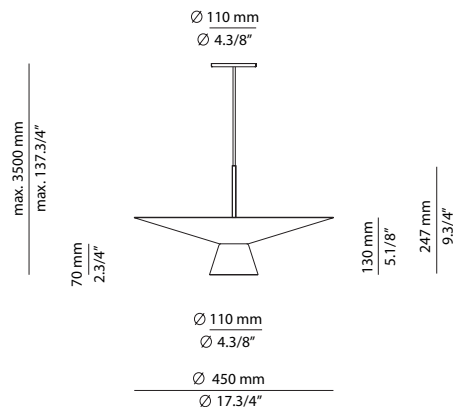

BELT

BEL_4145SL - WITH SURFACE CANOPY

FEATURES / CARACTERÍSTICAS

* LED 6,2W (Ang. 120° / >90 CRI 350mA)
230V / Driver included / Dimmable Triac

BEL_4145S-W (2700 Typ 725 lumens)
BEL_4145S-M (3000 Typ 763 lumens)

Product includes:

- 1 surface canopy 114125XX0
- 1 unit of T-4144 with textile cable
- 1 metal shade ($\varnothing$ 450mm) 114145XX3
- 1 driver / Dimmable Triac

FINISHES / ACABADOS

89 PL GRN
94 CHMP
96 ANT

EURO €

369
376
363

BEL_4145RL - WITH RECESSED CANOPY

FEATURES / CARACTERÍSTICAS

* LED 6,2W (Ang. 120° / >90 CRI 350mA)
230V / Remote driver included
Dimmable Triac

BEL_4145R-W (2700 Typ 725 lumens)
BEL_4145R-M (3000 Typ 763 lumens)

Product includes:

- 1 recessed canopy 113534XX2
- 1 unit of T-4144 with textile cable
- 1 metal shade ($\varnothing$ 450mm) 114145XX3
- 1 remote driver / Dimmable Triac

FINISHES / ACABADOS

Canopy: 71WH
89 PL GRN
94 CHMP
96 ANT

EURO €

352
358
347

$\varnothing$ 45mm drill on dropped ceiling
Orificio $\varnothing$ 45mm en falso techo

Possible shapes without glass shade:

BEL_4145SLG - WITH SURFACE CANOPY

FEATURES / CARACTERÍSTICAS

* LED 6,2W (Ang. 120° / >90 CRI 350mA)
230V / Driver included / Dimmable Triac

BEL_4145S-W (2700 Typ 725 lumens)
BEL_4145S-M (3000 Typ 763 lumens)

Product includes:

- 1 surface canopy 114125XX0
- 1 unit of T-4144 with textile cable
- 1 metal shade ($\varnothing$ 450mm) 114145XX3
- 1 glass shade + lens diffuser 114144000
- 1 driver / Dimmable Triac

FINISHES / ACABADOS

89 PL GRN
94 CHMP
96 ANT

EURO €

452
459
446

BEL_4145RLG - WITH RECESSED CANOPY

FEATURES / CARACTERÍSTICAS

* LED 6,2W (Ang. 120° / >90 CRI 350mA)
230V / Remote driver included
Dimmable Triac

BEL_4145R-W (2700 Typ 725 lumens)
BEL_4145R-M (3000 Typ 763 lumens)

Product includes: