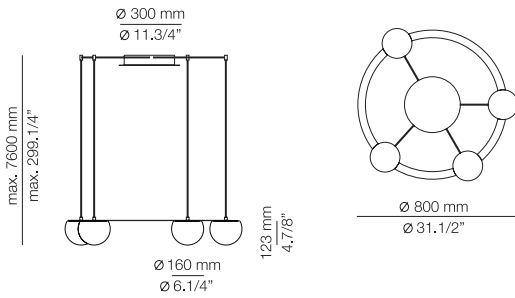

CIRC

CIR_3815S - WITH SURFACE CANOPY

FEATURES / CARACTERÍSTICAS

* LED 4x6,2W (2700K / Ang. 120° / >90 CRI 350mA) 230V / Typ 4x725 lumens
Driver included / Dimmable Triac
Glass shade

FINISHES / ACABADOS

Canopy: 26 BLK
Ring: 26 BLK
61 S GLD